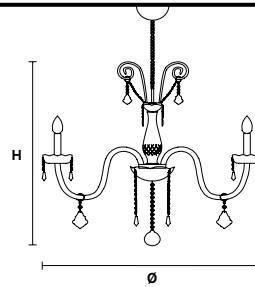

Ø 77 cm / 30.31 "
H 63 cm / 24.80 "
W 9 kg / 19.84 lb

LIGHTING SYSTEM

6×E14×40 W max
(not included).

VE 874/8

Suspension

CE

TECHNICAL INFORMATION

Ø 88 cm / 34.64 "
H 76 cm / 29.92 "
W 13 kg / 28.66 lb

LIGHTING SYSTEM

8×E14×40 W max
(not included).

VE 874/5+5

Suspension

CE

TECHNICAL INFORMATION

Ø 88 cm / 34.64 "
H 112 cm / 44.09 "
W 19 kg / 41.88 lb

LIGHTING SYSTEM

10×E14×40 W max
(not included).

VE 874/12

Suspension

CE

TECHNICAL INFORMATION

Ø 103 cm / 40.55 "
H 80 cm / 31.49 "
W 17 kg / 15.43 lb

LIGHTING SYSTEM

12×E14×40 W max
(not included).

VE 874/16+8

Suspension

CE

TECHNICAL INFORMATION

Ø 95 cm / 37.50 "
H 110 cm / 43.30 "
W 34 kg / 74.95 lb

LIGHTING SYSTEM

24×E14×40 W max
(not included).

: for the US market, refer to the relevant price list.