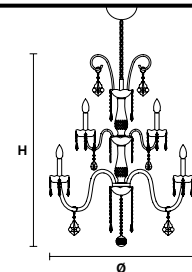

Ø 77 cm / 30.31 "
H 63 cm / 24.80 "
W 9 kg / 19.84 lb

LIGHTING SYSTEM

6×E14×40 W max
(not included).

VE 874/8

Suspension

CE

TECHNICAL INFORMATION

Ø 88 cm / 34.64 "
H 76 cm / 29.92 "
W 13 kg / 28.66 lb

LIGHTING SYSTEM

8×E14×40 W max
(not included).

VE 874/5+5

Suspension

CE

TECHNICAL INFORMATION

Ø 88 cm / 34.64 "
H 112 cm / 44.09 "
W 19 kg / 41.88 lb

LIGHTING SYSTEM

10×E14×40 W max
(not included).

VE 874/12

Suspension

CE

TECHNICAL INFORMATION

Ø 103 cm / 40.55 "
H 80 cm / 31.49 "
W 17 kg / 15.43 lb

LIGHTING SYSTEM

12×E14×40 W max
(not included).

VE 874/16+8

Suspension

CE

TECHNICAL INFORMATION

Ø 95 cm / 37.50 "
H 110 cm / 43.30 "
W 34 kg / 74.95 lb

LIGHTING SYSTEM

24×E14×40 W max
(not included).

: for the US market, refer to the relevant price list.