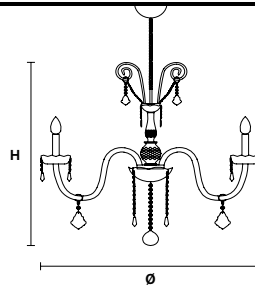

Ø 77 cm / 30.31 "
H 63 cm / 24.80 "
W 9 kg / 19.84 lb

LIGHTING SYSTEM

6×E14×40 W max
(not included).

VE 874/8

Suspension

CE

TECHNICAL INFORMATION

Ø 88 cm / 34.64 "
H 76 cm / 29.92 "
W 13 kg / 28.66 lb

LIGHTING SYSTEM

8×E14×40 W max
(not included).

VE 874/5+5

Suspension

CE

TECHNICAL INFORMATION

Ø 88 cm / 34.64 "
H 112 cm / 44.09 "
W 19 kg / 41.88 lb

LIGHTING SYSTEM

10×E14×40 W max
(not included).

VE 874/12

Suspension

CE

TECHNICAL INFORMATION

Ø 103 cm / 40.55 "
H 80 cm / 31.49 "
W 17 kg / 15.43 lb

LIGHTING SYSTEM

12×E14×40 W max
(not included).

VE 874/16+8

Suspension

CE

TECHNICAL INFORMATION

Ø 95 cm / 37.50 "
H 110 cm / 43.30 "
W 34 kg / 74.95 lb

LIGHTING SYSTEM

24×E14×40 W max
(not included).

: for the US market, refer to the relevant price list.