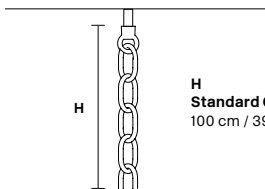

Telaio e braccia di vetro soffiato, pendagli in cristallo.
Blown glass arm frame and crystal pendants.

G04
Shiny chrome

G03
Shiny gold

H
Standard Chain
100 cm / 39.37"

VE 874/6

Suspension

CE

TECHNICAL INFORMATION

Ø 77 cm / 30.31 "
H 63 cm / 24.80 "
W 9 kg / 19.84 lb

LIGHTING SYSTEM

6×E14×40 W max
(not included).

VE 874/8

Suspension

CE

TECHNICAL INFORMATION

Ø 88 cm / 34.64 "
H 76 cm / 29.92 "
W 13 kg / 28.66 lb

10×E14×40 W max
(not included).

VE 874/12

Suspension

CE

TECHNICAL INFORMATION

Ø 103 cm / 40.55 "
H 80 cm / 31.49 "
W 17 kg / 15.43 lb

LIGHTING SYSTEM

12×E14×40 W max
(not included).

VE 874/16+8

Suspension

CE

TECHNICAL INFORMATION

Ø 95 cm / 37.50 "
H 110 cm / 43.30 "
W 34 kg / 74.95 lb

LIGHTING SYSTEM

24×E14×40 W max
(not included).

: for the US market, refer to the relevant price list.