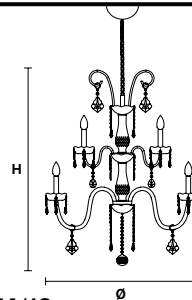

Ø 77 cm / 30.31 "
H 63 cm / 24.80 "
W 9 kg / 19.84 lb

LIGHTING SYSTEM

6×E14×40 W max
(not included).

VE 874/8

Suspension

CE

TECHNICAL INFORMATION

Ø 88 cm / 34.64 "
H 76 cm / 29.92 "
W 13 kg / 28.66 lb

LIGHTING SYSTEM

8×E14×40 W max
(not included).

VE 874/5+5

Suspension

CE

TECHNICAL INFORMATION

Ø 88 cm / 34.64 "
H 112 cm / 44.09 "
W 19 kg / 41.88 lb

LIGHTING SYSTEM

10×E14×40 W max
(not included).

VE 874/12

Suspension

CE

TECHNICAL INFORMATION

Ø 103 cm / 40.55 "
H 80 cm / 31.49 "
W 17 kg / 15.43 lb

LIGHTING SYSTEM

12×E14×40 W max
(not included).

VE 874/16+8

Suspension

CE

TECHNICAL INFORMATION

Ø 95 cm / 37.50 "
H 110 cm / 43.30 "
W 34 kg / 74.95 lb

LIGHTING SYSTEM

24×E14×40 W max
(not included).

: for the US market, refer to the relevant price list.