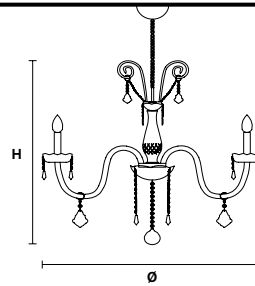

Telaio e braccia di vetro soffiato, pendagli in cristallo.
Blown glass arm frame and crystal pendants.

G04
Shiny chrome

G03
Shiny gold

H
Standard Chain
100 cm / 39.37"

VE 874/6

Suspension

CE

TECHNICAL INFORMATION

Ø 77 cm / 30.31 "
H 63 cm / 24.80 "
W 9 kg / 19.84 lb

LIGHTING SYSTEM

6×E14×40 W max
(not included).

VE 874/8

Suspension

CE

TECHNICAL INFORMATION

Ø 88 cm / 34.64 "
H 76 cm / 29.92 "
W 13 kg / 28.66 lb

LIGHTING SYSTEM

8×E14×40 W max
(not included).

VE 874/5+5

Suspension

CE

TECHNICAL INFORMATION

Ø 88 cm / 34.64 "
H 112 cm / 44.09 "
W 19 kg / 41.88 lb

LIGHTING SYSTEM

VE 874/16+8

Suspension

CE

TECHNICAL INFORMATION

Ø 95 cm / 37.50 "
H 110 cm / 43.30 "
W 34 kg / 74.95 lb

LIGHTING SYSTEM

24×E14×40 W max
(not included).

: for the US market, refer to the relevant price list.