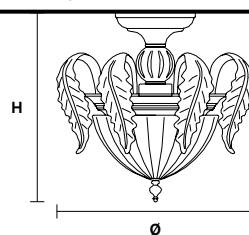

VE 886/PL3

Ceiling

TECHNICAL INFORMATION

Ø	45 cm / 17.72"
H	40 cm / 15.75"
W	6 kg / 13.22 lb

LIGHTING SYSTEM

3×E14×40 W max
(not included).

Telaio e braccia di vetro soffiato, pendagli in cristallo.
Blown glass arm frame and crystal pendants.