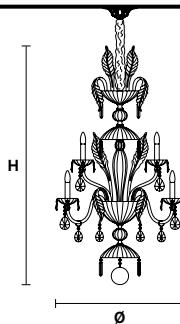

VE 886/12

Suspension

TECHNICAL INFORMATION

Ø 70 cm / 27.55"  
 H 130 cm / 51.20"  
 W 27 kg / 59.52 lb

LIGHTING SYSTEM

12×E14×40 W max  
 (not included).

Telaio e braccia di vetro soffiato, pendagli in cristallo.  
 Blown glass arm frame and crystal pendants.

G04  
 Shiny chrome

G03  
 Shiny gold