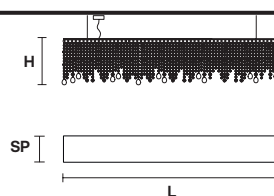

Suspension

TECHNICAL INFORMATIONS

L 126 cm / 49.60"  
SP 15 cm / 5.90"  
H 40 cm / 15.75"  
W 17 kg / 37.47 lb

LIGHTING SYSTEM

6×E14×10 W max  
(not included).

VE 895 S6 TRASP

Suspension

TECHNICAL INFORMATIONS

L 126 cm / 49.60"  
SP 15 cm / 5.90"  
H 40 cm / 15.75"  
W 17 kg / 37.47 lb

LIGHTING SYSTEM

6×E14×10 W max  
(not included).

VE 895 S8

Suspension

TECHNICAL INFORMATIONS

L 160 cm / 63.00"  
SP 15 cm / 5.90"  
H 40 cm / 15.75"  
W 23 kg / 50.70 lb

VE 895 S10

Suspension

TECHNICAL INFORMATIONS

L 200 cm / 78.75"  
SP 15 cm / 5.90"  
H 40 cm / 15.75"  
W 32 kg / 70.54 lb

LIGHTING SYSTEM

10×E14×10 W max  
(not included).

VE 895 S10 TRASP

Suspension

TECHNICAL INFORMATIONS

L 200 cm / 78.75"  
SP 15 cm / 5.90"  
H 40 cm / 15.75"  
W 32 kg / 70.54 lb

LIGHTING SYSTEM

10×E14×10 W max  
(not included).

☎ : for the US market, refer to the relevant price list.