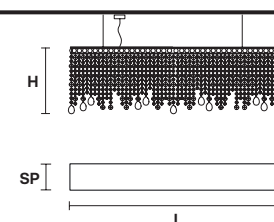

L 126 cm / 49.60"  
SP 15 cm / 5.90"  
H 40 cm / 15.75"  
W 17 kg / 37.47 lb

LIGHTING SYSTEM

6×E14×10 W max  
(not included).

VE 895 S8

Suspension

TECHNICAL INFORMATIONS

L 160 cm / 63.00"  
SP 15 cm / 5.90"  
H 40 cm / 15.75"  
W 23 kg / 50.70 lb

LIGHTING SYSTEM

8×E14×10 W max  
(not included).

VE 895 S8 TRASP

Suspension

TECHNICAL INFORMATIONS

L 160 cm / 63.00"  
SP 15 cm / 5.90"  
H 40 cm / 15.75"  
W 23 kg / 50.70 lb

LIGHTING SYSTEM

8×E14×10 W max  
(not included).

VE 895 S10

Suspension

TECHNICAL INFORMATIONS

L 200 cm / 78.75"  
SP 15 cm / 5.90"  
H 40 cm / 15.75"  
W 32 kg / 70.54 lb

LIGHTING SYSTEM

10×E14×10 W max  
(not included).

VE 895 S10 TRASP

Suspension

TECHNICAL INFORMATIONS

L 200 cm / 78.75"  
SP 15 cm / 5.90"  
H 40 cm / 15.75"  
W 32 kg / 70.54 lb

LIGHTING SYSTEM

10×E14×10 W max  
(not included).

☎ : for the US market, refer to the relevant price list.