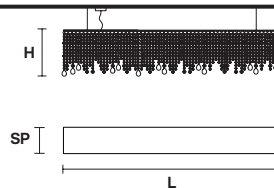

Suspension

TECHNICAL INFORMATIONS

L 126 cm / 49.60"  
SP 15 cm / 5.90"  
H 40 cm / 15.75"  
W 17 kg / 37.47 lb

LIGHTING SYSTEM

6×E14×10 W max  
(not included).

VE 895 S6 TRASP

Suspension

TECHNICAL INFORMATIONS

L 126 cm / 49.60"  
SP 15 cm / 5.90"  
H 40 cm / 15.75"  
W 17 kg / 37.47 lb

LIGHTING SYSTEM

6×E14×10 W max  
(not included).

VE 895 S8

Suspension

TECHNICAL INFORMATIONS

L 160 cm / 63.00"  
SP 15 cm / 5.90"  
H 40 cm / 15.75"  
W 23 kg / 50.70 lb

VE 895 S10

Suspension

TECHNICAL INFORMATIONS

L 200 cm / 78.75"  
SP 15 cm / 5.90"  
H 40 cm / 15.75"  
W 32 kg / 70.54 lb

LIGHTING SYSTEM

10×E14×10 W max  
(not included).

VE 895 S10 TRASP

Suspension

TECHNICAL INFORMATIONS

L 200 cm / 78.75"  
SP 15 cm / 5.90"  
H 40 cm / 15.75"  
W 32 kg / 70.54 lb

LIGHTING SYSTEM

10×E14×10 W max  
(not included).

☎ : for the US market, refer to the relevant price list.