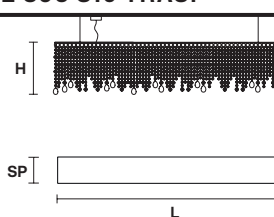

LIGHTING SYSTEM

8×E14×10 W max  
(not included).

VE 895 S8 TRASP

Suspension

TECHNICAL INFORMATIONS

L 160 cm / 63.00"  
SP 15 cm / 5.90"  
H 40 cm / 15.75"  
W 23 kg / 50.70 lb

LIGHTING SYSTEM

8×E14×10 W max  
(not included).

VE 895 S10

Suspension

TECHNICAL INFORMATIONS

L 200 cm / 78.75"  
SP 15 cm / 5.90"  
H 40 cm / 15.75"  
W 32 kg / 70.54 lb

LIGHTING SYSTEM

10×E14×10 W max  
(not included).

VE 895 S10 TRASP

Suspension

TECHNICAL INFORMATIONS

L 200 cm / 78.75"  
SP 15 cm / 5.90"  
H 40 cm / 15.75"  
W 32 kg / 70.54 lb

LIGHTING SYSTEM

10×E14×10 W max  
(not included).

☎ : for the US market, refer to the relevant price list.