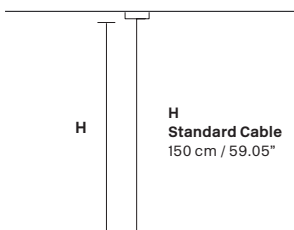

V71
Painted matt nickel