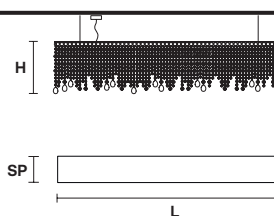

L 126 cm / 49.60"  
SP 15 cm / 5.90"  
H 40 cm / 15.75"  
W 17 kg / 37.47 lb

LIGHTING SYSTEM

6×E14×10 W max  
(not included).

VE 895 S8

Suspension

TECHNICAL INFORMATIONS

L 160 cm / 63.00"  
SP 15 cm / 5.90"  
H 40 cm / 15.75"  
W 23 kg / 50.70 lb

LIGHTING SYSTEM

8×E14×10 W max  
(not included).

VE 895 S8 TRASP

Suspension

TECHNICAL INFORMATIONS

L 160 cm / 63.00"  
SP 15 cm / 5.90"  
H 40 cm / 15.75"  
W 23 kg / 50.70 lb

LIGHTING SYSTEM

8×E14×10 W max  
(not included).

VE 895 S10

Suspension

TECHNICAL INFORMATIONS

L 200 cm / 78.75"  
SP 15 cm / 5.90"  
H 40 cm / 15.75"  
W 32 kg / 70.54 lb

LIGHTING SYSTEM

10×E14×10 W max  
(not included).

VE 895 S10 TRASP

Suspension

TECHNICAL INFORMATIONS

L 200 cm / 78.75"  
SP 15 cm / 5.90"  
H 40 cm / 15.75"  
W 32 kg / 70.54 lb

LIGHTING SYSTEM

10×E14×10 W max  
(not included).

☎ : for the US market, refer to the relevant price list.