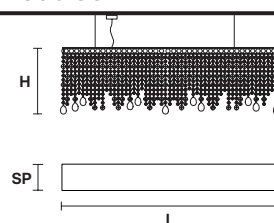

Suspension

TECHNICAL INFORMATIONS

L 126 cm / 49.60"  
SP 15 cm / 5.90"  
H 40 cm / 15.75"  
W 17 kg / 37.47 lb

LIGHTING SYSTEM

6×E14×10 W max  
(not included).

VE 895 S6 TRASP

Suspension

TECHNICAL INFORMATIONS

L 126 cm / 49.60"  
SP 15 cm / 5.90"  
H 40 cm / 15.75"  
W 17 kg / 37.47 lb

LIGHTING SYSTEM

6×E14×10 W max  
(not included).

VE 895 S8

Suspension

TECHNICAL INFORMATIONS

L 160 cm / 63.00"  
SP 15 cm / 5.90"  
H 40 cm / 15.75"  
W 23 kg / 50.70 lb

VE 895 S10

Suspension

TECHNICAL INFORMATIONS

L 200 cm / 78.75"  
SP 15 cm / 5.90"  
H 40 cm / 15.75"  
W 32 kg / 70.54 lb

LIGHTING SYSTEM

10×E14×10 W max  
(not included).

VE 895 S10 TRASP

Suspension

TECHNICAL INFORMATIONS

L 200 cm / 78.75"  
SP 15 cm / 5.90"  
H 40 cm / 15.75"  
W 32 kg / 70.54 lb

LIGHTING SYSTEM

10×E14×10 W max  
(not included).

☎ : for the US market, refer to the relevant price list.