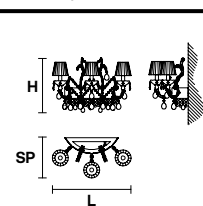

Design by: Masiero Lab

Standard chain

MT/CG

MT
Traditional version
CG
Coloured glass version

LIGHTING	Traditional E14 lightbulbs
SIZE	With lampshades, overall diameter is 5 cm (2") larger than specified
FRAME	MT Chrome or gold plated metal covered with transparent glass CG Painted metal covered with painted glass
LAMP SHADES	MT Cotonette COT/12/WH CG Organza ORG/12/...COLOUR
PENDANTS	MT Transparent glass or crystal CG Coloured glass

VE 921/24

TECHNICAL INFORMATION	LIGHTING SYSTEM	VERSION
L 150 cm / 59.06"	12x E14x40 W max	VE 921/24 MT - CG
SP 85 cm / 33.46"	12x E27x60 W max (not included). Triac Dimmable	
H 68 cm / 26.77"		
W 43 kg / 94.79 lb	24x LED source -56 W tot Control system: DMX On request Radio Control and Masiero Smart Light App only for RW version.	VE 921/24 RW/DW

MT TRADITIONAL

G04 Shiny chrome

G03 Shiny gold

VE 921/32

TECHNICAL INFORMATION	LIGHTING SYSTEM	VERSION
L 200 cm / 78.74"	16x E14x40 W max	VE 921/32 MT - CG
SP 110 cm / 43.30"	16x E27x60 W max (not included). Triac Dimmable	
H 65 cm / 25.59"		
W 60 kg / 132.27 lb	32x LED source -96 W tot Control system: DMX On request Radio Control and Masiero Smart Light App only for RW version.	VE 921/32 RW/DW

MT DYNAMIC WHITE

MT RGB - W - LED

MT COLOURED GLASS

VE 921/A3+1

TECHNICAL INFORMATION	LIGHTING SYSTEM	VERSION
L 60 cm / 23.62"	4x E14x40 W max (not included). Triac Dimmable	VE 921/A3+1 MT - CG
SP 30 cm / 11.81"		
H 40 cm / 15.75"		
	4x LED source -16 W tot Control system: DMX On request Radio Control and Masiero Smart Light App only for RW version.	VE 921/A3+1 RW/DW