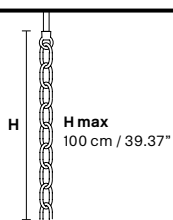

Design by: Masiero Lab

Standard chain

MT/CG

MT
Traditional version
CG
Coloured glass version

LIGHTING	Traditional E14 lightbulbs
SIZE	With lampshades, overall diameter is 5 cm (2") larger than specified
FRAME	MT Chrome or gold plated metal covered with transparent glass CG Painted metal covered with painted glass
LAMP SHADES	MT Cotonette COT/12/WH CG Organza ORG/12/...COLOUR
PENDANTS	MT Transparent glass or crystal CG Coloured glass

CE RW/DW

RW
RGB-W Led version
DW
Dynamic White Led version

LIGHTING	WHITE LED sources CRI>90 RGB-W each light 330 Nominal lm at 3000K DW each light 490 Nominal lm at 4700K
SIZE	Same size as MT or CG
FRAME	Chrome or gold plated metal covered with transparent glass
LAMP SHADES	No lampshades included
PENDANTS	transparent glass or crystal

VE 921/24

TECHNICAL INFORMATION	LIGHTING SYSTEM	VERSION
L 150 cm / 59.06"	12x E14x40 W max	VE 921/24 MT - CG
SP 85 cm / 33.46"	12x E27x60 W max (not included). Triac Dimmable	
H 68 cm / 26.77"		
W 43 kg / 94.79 lb	24x LED source -56 W tot Control system: DMX On request Radio Control and Masiero Smart Light App only for RW version.	VE 921/24 RW/DW

MT TRADITIONAL

G04 Shiny chrome

G03 Shiny gold

VE 921/32

TECHNICAL INFORMATION	LIGHTING SYSTEM	VERSION
L 200 cm / 78.74"	16x E14x40 W max	VE 921/32 MT - CG
SP 110 cm / 43.30"	16x E27x60 W max (not included). Triac Dimmable	
H 65 cm / 25.59"		
W 60 kg / 132.27 lb	32x LED source -96 W tot Control system: DMX On request Radio Control and Masiero Smart Light App only for RW version.	VE 921/32 RW/DW