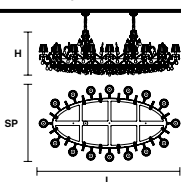

Design by: Masiero Lab

Standard chain

MT/CG

MT
Traditional version
CG
Coloured glass version

LIGHTING	Traditional E14 lightbulbs
SIZE	With lampshades, overall diameter is 5 cm (2") larger than specified
FRAME	MT Chrome or gold plated metal covered with transparent glass CG Painted metal covered with painted glass
LAMP SHADES	MT Cotonette COT/12/WH CG Organza ORG/12/...COLOUR
PENDANTS	MT Transparent glass or crystal CG Coloured glass

VE 921/24

TECHNICAL INFORMATION	LIGHTING SYSTEM	VERSION
L 150 cm / 59.06"	12x E14x40 W max	VE 921/24 MT - CG
SP 85 cm / 33.46"	12x E27x60 W max (not included). Triac Dimmable	
H 68 cm / 26.77"		
W 43 kg / 94.79 lb	24x LED source -56 W tot Control system: DMX On request Radio Control and Masiero Smart Light App only for RW version.	VE 921/24 RW/DW

MT TRADITIONAL

G04 Shiny chrome

G03 Shiny gold

VE 921/32

TECHNICAL INFORMATION	LIGHTING SYSTEM	VERSION
L 200 cm / 78.74"	16x E14x40 W max	VE 921/32 MT - CG
SP 110 cm / 43.30"	16x E27x60 W max (not included). Triac Dimmable	
H 65 cm / 25.59"		
W 60 kg / 132.27 lb	32x LED source -96 W tot Control system: DMX On request Radio Control and Masiero Smart Light App only for RW version.	VE 921/32 RW/DW

MT DYNAMIC WHITE

MT RGB - W - LED

MT COLOURED GLASS

VE 921/A3+1

TECHNICAL INFORMATION	LIGHTING SYSTEM	VERSION
L 60 cm / 23.62"	4x E14x40 W max (not included). Triac Dimmable	VE 921/A3+1 MT - CG
SP 30 cm / 11.81"		
H 40 cm / 15.75"		
	4x LED source -16 W tot Control system: DMX On request Radio Control and Masiero Smart Light App only for RW version.	VE 921/A3+1 RW/DW