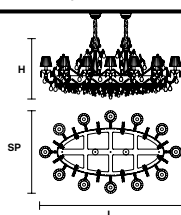

Design by: Masiero Lab

Standard chain

MT/CG

MT
Traditional version
CG
Coloured glass version

LIGHTING	Traditional E14 lightbulbs
SIZE	With lampshades, overall diameter is 5 cm (2") larger than specified
FRAME	MT Chrome or gold plated metal covered with transparent glass CG Painted metal covered with painted glass
LAMP SHADES	MT Cotonette COT/12/WH CG Organza ORG/12/...COLOUR
PENDANTS	MT Transparent glass or crystal CG Coloured glass

CE RW/DW

RW
RGB-W Led version
DW
Dynamic White Led version

LIGHTING	WHITE LED sources CRI>90 RGB-W each light 330 Nominal lm at 3000K DW each light 490 Nominal lm at 4700K
SIZE	Same size as MT or CG
FRAME	Chrome or gold plated metal covered with transparent glass
LAMP SHADES	No lampshades included
PENDANTS	transparent glass or crystal

VE 921/24

TECHNICAL INFORMATION	LIGHTING SYSTEM	VERSION
L 150 cm / 59.06"	12x E14x40 W max	VE 921/24 MT - CG
SP 85 cm / 33.46"	12x E27x60 W max (not included). Triac Dimmable	
H 68 cm / 26.77"		
W 43 kg / 94.79 lb	24x LED source -56 W tot Control system: DMX On request Radio Control and Masiero Smart Light App only for RW version.	VE 921/24 RW/DW

MT TRADITIONAL

G04 Shiny chrome

G03 Shiny gold

VE 921/32

TECHNICAL INFORMATION	LIGHTING SYSTEM	VERSION
L 200 cm / 78.74"	16x E14x40 W max	VE 921/32 MT - CG
SP 110 cm / 43.30"	16x E27x60 W max (not included). Triac Dimmable	
H 65 cm / 25.59"		
W 60 kg / 132.27 lb	32x LED source -96 W tot Control system: DMX On request Radio Control and Masiero Smart Light App only for RW version.	VE 921/32 RW/DW