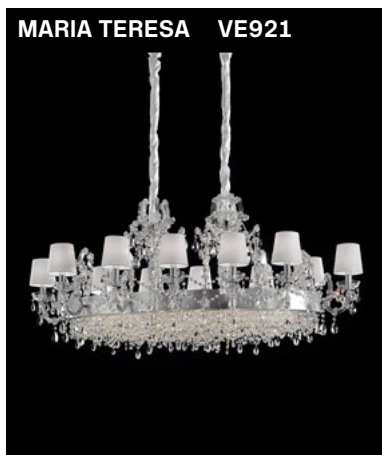

Design by: Masiero Lab

Standard chain

MT/CG

MT
Traditional version
CG
Coloured glass version

LIGHTING	Traditional E14 lightbulbs
SIZE	With lampshades, overall diameter is 5 cm (2") larger than specified
FRAME	MT Chrome or gold plated metal covered with transparent glass CG Painted metal covered with painted glass
LAMP SHADES	MT Cotonette COT/12/WH CG Organza ORG/12/...COLOUR
PENDANTS	MT Transparent glass or crystal CG Coloured glass

CE RW/DW

RW
RGB-W Led version
DW
Dynamic White Led version

LIGHTING	WHITE LED sources CRI>90 RGB-W each light 330 Nominal lm at 3000K DW each light 490 Nominal lm at 4700K
SIZE	Same size as MT or CG
FRAME	Chrome or gold plated metal covered with transparent glass
LAMP SHADES	No lampshades included
PENDANTS	transparent glass or crystal

VE 921/24

TECHNICAL INFORMATION	LIGHTING SYSTEM	VERSION
L 150 cm / 59.06"	12x E14x40 W max	VE 921/24 MT - CG
SP 85 cm / 33.46"	12x E27x60 W max (not included). Triac Dimmable	
H 68 cm / 26.77"		
W 43 kg / 94.79 lb	24x LED source -56 W tot Control system: DMX On request Radio Control and Masiero Smart Light App only for RW version.	VE 921/24 RW/DW

MT TRADITIONAL

G04 Shiny chrome

G03 Shiny gold

VE 921/32

TECHNICAL INFORMATION	LIGHTING SYSTEM	VERSION
L 200 cm / 78.74"	16x E14x40 W max	VE 921/32 MT - CG
SP 110 cm / 43.30"	16x E27x60 W max (not included). Triac Dimmable	
H 65 cm / 25.59"		
W 60 kg / 132.27 lb	32x LED source -96 W tot Control system: DMX On request Radio Control and Masiero Smart Light App only for RW version.	VE 921/32 RW/DW