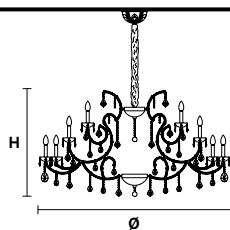

VE 934/40

TECHNICAL INFORMATIONS	LIGHTING SYSTEM	VERSION
Ø 150 cm / 59.05" H 95 cm / 37.40" W 50 kg / 110.23 lb	40×E14×40 W max (not included). Triac Dimmable	VE 934/40 MT - CG
	40×LED source - 160 W tot Control system: DMX On request Radio Control and Masiero Smart Light App only for RW version.	VE 934/40 RW/DW

: for the US market, refer to the relevant price list.