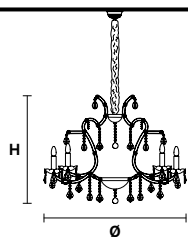

# MASIERO

Design by: Masiero Lab

Standard chain	MT/CG	CE	RW/DW	CE
<p>H max 100 cm / 39.37"</p>	<b>MT</b> Traditional version <b>CG</b> Coloured glass version		<b>RW</b> RGB-W Led version <b>DW</b> Dynamic White Led version	
	<b>LIGHTING</b> Traditional E14 lightbulbs <b>SIZE</b> With lampshades, overall diameter is 5 cm (2") larger than specified <b>FRAME</b> <b>MT</b> Chrome or gold plated metal covered with transparent glass <b>CG</b> Painted metal covered with painted glass <b>LAMP SHADES</b> <b>MT</b> No lampshades included <b>CG</b> No lampshades included <b>PENDANTS</b> <b>MT</b> Transparent glass or crystal <b>CG</b> Coloured glass		<b>LIGHTING</b> WHITE LED sources CRI>90 <b>RGB-W</b> each light 330 Nominal lm at 3000K <b>DW</b> each light 490 Nominal lm at 4700K <b>SIZE</b> Same size as MT or CG <b>FRAME</b> Chrome or gold plated metal covered with transparent glass <b>LAMP SHADES</b> No lampshades included <b>PENDANTS</b> transparent glass or crystal	

### VE 934/12

TECHNICAL INFORMATIONS	LIGHTING SYSTEM	VERSION
<b>Ø</b> 95 cm / 37.40" <b>H</b> 80 cm / 31.49" <b>W</b> 17 kg / 37.47 lb	12×E14×40 W max (not included). Triac Dimmable	<b>VE 934/12 MT - CG</b>
	12×LED source - 48 W tot Control system: DMX On request Radio Control and Masiero Smart Light App only for RW version.	<b>VE 934/12 RW/DW</b>