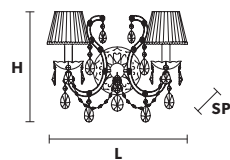

Design by: Masiero Lab

MARIA TERESA VE937

MT/CG

MT
Traditional version

CG
Coloured glass version

LIGHTING	Traditional E14 lightbulbs
SIZE	With lampshades, overall diameter is 5 cm (2") larger than specified
FRAME	<p>MT Chrome or gold plated metal covered with transparent glass</p> <p>CG Painted metal covered with painted glass</p>
LAMP SHADES	<p>MT Organza ORG/12/WH</p> <p>CG Organza ORG/12/...COLOUR</p>
PENDANTS	<p>MT Transparent glass or crystal</p> <p>CG Coloured glass</p>

RW/DW

RW
RGB-W Led version

DW
Dynamic White Led version

LIGHTING	WHITE LED sources CRI>90
RGB-W	each light 330 Nominal lm at 3000K
DW	each light 490 Nominal lm at 4700K
SIZE	Same size as MT or CG
FRAME	Chrome or gold plated metal covered with transparent glass
LAMP SHADES	No lampshades included
PENDANTS	Transparent glass or crystal

VE 937/A2

TECHNICAL INFORMATION

L	44 cm / 17.32"
SP	22 cm / 8.66"
H	36 cm / 14.17"

LIGHTING SYSTEM

STANDARD LIGHTING

2×E14×10 W max
(not included).
Triac Dimmable

VERSION

VE 937/A2 MT-CG