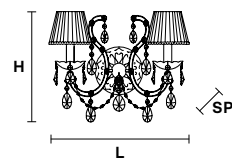

LIGHTING	Traditional E14 lightbulbs
SIZE	With lampshades, overall diameter is 5 cm (2") larger than specified
FRAME	<p>MT Chrome or gold plated metal covered with transparent glass</p> <p>CG Painted metal covered with painted glass</p>
LAMP SHADES	<p>MT Organza ORG/12/WH</p> <p>CG Organza ORG/12/...COLOUR</p>
PENDANTS	<p>MT Transparent glass or crystal</p> <p>CG Coloured glass</p>

RW/DW

RW
RGB-W Led version

DW
Dynamic White Led version

LIGHTING	WHITE LED sources CRI>90
RGB-W	each light 330 Nominal lm at 3000K
DW	each light 490 Nominal lm at 4700K
SIZE	Same size as MT or CG
FRAME	Chrome or gold plated metal covered with transparent glass
LAMP SHADES	No lampshades included
PENDANTS	transparent glass or crystal

VE 937/A2

TECHNICAL INFORMATION

L	44 cm / 17.32"
SP	22 cm / 8.66"
H	36 cm / 14.17"

LIGHTING SYSTEM

2×E14×40 W max
(not included).
Triac Dimmable

VERSION

VE 937/A2 MT - CG

LIGHTING SYSTEM