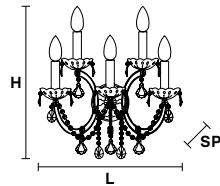

VE 942/A5

Technical Info

MASIERO

Design by: Masiero Lab

MT/CG

MT
Traditional version
CG
Coloured glass version

LIGHTING	Traditional E14 lightbulbs
SIZE	With lampshades, overall diameter is 5 cm (2") larger than specified
FRAME	MT Chrome or gold plated metal covered with transparent glass CG Painted metal covered with painted glass
LAMP SHADES	MT No lampshades included CG No lampshades included
PENDANTS	MT Transparent glass or crystal CG Coloured glass

RW/DW

RW
RGB-W Led version
DW
Dynamic White Led version

LIGHTING	WHITE LED sources CRI>90 RGB-W each light 330 Nominal lm at 3000K DW each light 490 Nominal lm at 4700K
SIZE	Same size as MT or CG
FRAME	Chrome or gold plated metal covered with transparent glass
LAMP SHADES	No lampshades included
PENDANTS	Transparent glass or crystal

VE 942/A5

TECHNICAL INFORMATION

L 45 cm / 17.72"
SP 25 cm / 9.84"
H 40 cm / 15.75"

LIGHTING SYSTEM

5×E14×40 W max (not included).
Triac Dimmable

VERSION

VE 942/A5 MT - CG

5×LED source -20 W tot
Control system: DMX
On request Radio Control and Masiero Smart Light App only for RW version.