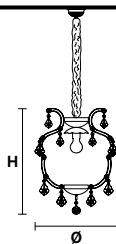

Design by: Masiero Lab

Standard chain

MT/CG

MT
Traditional version
CG
Coloured glass version

LIGHTING Traditional E27 lightbulbs
SIZE With lampshades, overall diameter is 5 cm (2") larger than specified
FRAME **MT** Chrome or gold plated metal covered with transparent glass
CG Painted metal covered with painted glass
LAMPSHADES **MT** No lampshades included
CG No lampshades included
PENDANTS **MT** Transparent glass or crystal
CG Coloured glass

CE RW/DW

RW
RGB-W Led version
DW
Dynamic White Led version

LIGHTING WHITE LED sources CRI>90
RGB-W each light 330 Nominal lm at 3000K
DW each light 490 Nominal lm at 4700K
SIZE Same size as MT or CG
FRAME Chrome or gold plated metal covered with transparent glass
LAMPSHADES No lampshades included
PENDANTS transparent glass or crystal

VE 954/1

TECHNICAL INFORMATIONS

Ø 40 cm / 15.75"
H 50 cm / 19.69"
W 6 kg / 13.22 lb

LIGHTING SYSTEM

1×E27×60 W max (not included).
Triac Dimmable

VERSION

VE 954/1 MT - CG

1×LED source -4 W tot
Control system: DMX
On request Radio Control and Masiero Smart Light
App only for RW version.