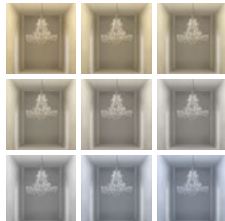

Design by: Masiero Lab

Standard chain

MT/CG

MT
Traditional version
CG
Coloured glass version

LIGHTING Traditional E27 lightbulbs
SIZE With lampshades, overall diameter is 5 cm (2") larger than specified
FRAME **MT** Chrome or gold plated metal covered with transparent glass
CG Painted metal covered with painted glass
LAMPSHADES **MT** No lampshades included
CG No lampshades included
PENDANTS **MT** Transparent glass or crystal
CG Coloured glass

VE 954/1 RW/DW

MT TRADITIONAL

G04 Shiny chrome

G03 Shiny gold

MT DYNAMIC WHITE

MT RGB - W - LED

MT COLOURED GLASS