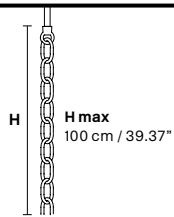

Design by: Masiero Lab

Standard chain

MT/CG

MT
Traditional version
CG
Coloured glass version

LIGHTING Traditional E27 lightbulbs
SIZE With lampshades, overall diameter is 5 cm (2") larger than specified
FRAME **MT** Chrome or gold plated metal covered with transparent glass
CG Painted metal covered with painted glass
LAMPSHADES **MT** No lampshades included
CG No lampshades included
PENDANTS **MT** Transparent glass or crystal
CG Coloured glass

CE RW/DW

RW
RGB-W Led version
DW
Dynamic White Led version

LIGHTING WHITE LED sources CRI>90
RGB-W each light 330 Nominal lm at 3000K
DW each light 490 Nominal lm at 4700K
SIZE Same size as MT or CG
FRAME Chrome or gold plated metal covered with transparent glass
LAMPSHADES No lampshades included
PENDANTS transparent glass or crystal

VE 954/1

TECHNICAL INFORMATIONS

Ø 40 cm / 15.75"
H 50 cm / 19.69"
W 6 kg / 13.22 lb

LIGHTING SYSTEM

1×E27×60 W max (not included).
Triac Dimmable

VERSION

VE 954/1 MT - CG

1×LED source -4 W tot
Control system: DMX
On request Radio Control and Masiero Smart Light
App only for RW version.