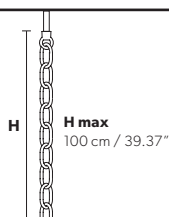

Design by: Masiero Lab

MARIA TERESA VE980

Standard chain

MT/CG

MT
Traditional version
CG
Coloured glass version

LIGHTING Traditional E14 lightbulbs
SIZE With lampshades, overall diameter is 5 cm (2") larger than specified
FRAME **MT** Chrome or gold plated metal covered with transparent glass
CG Painted metal covered with painted glass
LAMP SHADES **MT** Organza ORG/14/WH
CG Organza ORG/14/...COLOUR
PENDANTS **MT** Transparent glass or crystal
CG Coloured glass

RW/DW

RW
RGB-W Led version
DW
Dynamic White Led version

LIGHTING WHITE LED sources CRI>90
RGB-W each light 330 Nominal lm at 3000K
DW each light 490 Nominal lm at 4700K
SIZE Same size as MT or CG
FRAME Chrome or gold plated metal covered with transparent glass
LAMP SHADES No lampshades included
PENDANTS Transparent glass or crystal

VE 980/12

TECHNICAL INFORMATION

Ø 106 cm / 41.73"
H 70 cm / 27.55"
W 16 kg / 35.27 lb

LIGHTING SYSTEM

STANDARD LIGHTING
12×E14×10 W max (not included).
Triac Dimmable

VERSION

  
VE 980/12 MT-CG

INTEGRATED LED LIGHTING

TECHNICAL INFORMATION

Ø 140 cm / 55.11"
H 70 cm / 27.55"
W 37 kg / 81.57 lb

LIGHTING SYSTEM

STANDARD LIGHTING
24×E14×10 W max (not included).
Triac Dimmable

VERSION

  
VE 980/24 MT-CG

INTEGRATED LED LIGHTING