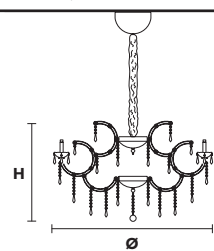

Design by: Masiero Lab

MARIA TERESA VE980

Standard chain

MT/CG

MT
Traditional version
CG
Coloured glass version

LIGHTING Traditional E14 lightbulbs
SIZE With lampshades, overall diameter is 5 cm (2") larger than specified
FRAME **MT** Chrome or gold plated metal covered with transparent glass
CG Painted metal covered with painted glass
LAMP SHADES **MT** Organza ORG/14/WH
CG Organza ORG/14/...COLOUR
PENDANTS **MT** Transparent glass or crystal
CG Coloured glass

RW/DW

RW
RGB-W Led version
DW
Dynamic White Led version

LIGHTING WHITE LED sources CRI>90
RGB-W each light 330 Nominal lm at 3000K
DW each light 490 Nominal lm at 4700K
SIZE Same size as MT or CG
FRAME Chrome or gold plated metal covered with transparent glass
LAMP SHADES No lampshades included
PENDANTS Transparent glass or crystal

VE 980/12

TECHNICAL INFORMATION

Ø 106 cm / 41.73"
H 70 cm / 27.55"
W 16 kg / 35.27 lb

LIGHTING SYSTEM

STANDARD LIGHTING
12×E14×10 W max (not included).
Triac Dimmable

VERSION

  
VE 980/12 MT-CG

INTEGRATED LED LIGHTING

TECHNICAL INFORMATION

Ø 140 cm / 55.11"
H 70 cm / 27.55"
W 37 kg / 81.57 lb

LIGHTING SYSTEM

STANDARD LIGHTING
24×E14×10 W max (not included).
Triac Dimmable

VERSION

  
VE 980/24 MT-CG

INTEGRATED LED LIGHTING