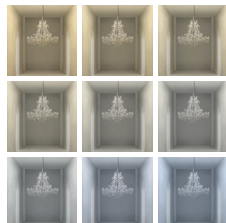

MT DYNAMIC WHITE