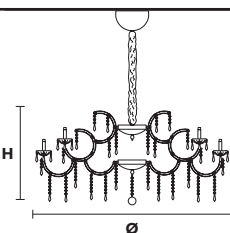

Design by: Masiero Lab

MARIA TERESA VE980

Standard chain

MT/CG

MT
Traditional version
CG
Coloured glass version

LIGHTING Traditional E14 lightbulbs
SIZE With lampshades, overall diameter is 5 cm (2") larger than specified
FRAME **MT** Chrome or gold plated metal covered with transparent glass
CG Painted metal covered with painted glass
LAMP SHADES **MT** Organza ORG/14/WH
CG Organza ORG/14/...COLOUR
PENDANTS **MT** Transparent glass or crystal
CG Coloured glass

VE 980/12

TECHNICAL INFORMATION

Ø 106 cm / 41.73"
H 70 cm / 27.55"
W 16 kg / 35.27 lb

LIGHTING SYSTEM

STANDARD LIGHTING
12×E14×10 W max (not included).
Triac Dimmable

VERSION

  
VE 980/12 MT-CG

INTEGRATED LED LIGHTING

TECHNICAL INFORMATION

Ø 140 cm / 55.11"
H 70 cm / 27.55"
W 37 kg / 81.57 lb

LIGHTING SYSTEM

STANDARD LIGHTING
24×E14×10 W max (not included).
Triac Dimmable

VERSION

  
VE 980/24 MT-CG

INTEGRATED LED LIGHTING

24×LED source – 96 W tot
Control system: DMX
On request Radio Control and Masiero Smart Light App only for RW version.

 
VE 980/24 RW/DW

MT RGB - W - LED

MT COLOURED GLASS

VE 980/60

TECHNICAL INFORMATION

Ø 220 cm / 86.61"
H 75 cm / 29.52"
W 67 kg / 147.70 lb