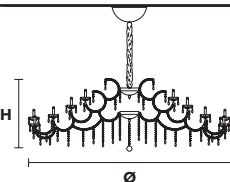

Design by: Masiero Lab

MARIA TERESA VE980

Standard chain

MT/CG

MT
Traditional version
CG
Coloured glass version

LIGHTING Traditional E14 lightbulbs
SIZE With lampshades, overall diameter is 5 cm (2") larger than specified
FRAME **MT** Chrome or gold plated metal covered with transparent glass
CG Painted metal covered with painted glass
LAMP SHADES **MT** Organza ORG/14/WH
CG Organza ORG/14/...COLOUR
PENDANTS **MT** Transparent glass or crystal
CG Coloured glass

TECHNICAL INFORMATION

Ø 140 cm / 55.11"
H 70 cm / 27.55"
W 37 kg / 81.57 lb

LIGHTING SYSTEM

STANDARD LIGHTING
24×E14×10 W max (not included).
Triac Dimmable

VERSION

  
VE 980/24 MT-CG

INTEGRATED LED LIGHTING

24×LED source – 96 W tot
Control system: DMX
On request Radio Control and Masiero Smart Light App only for RW version.

 
VE 980/24 RW/DW

MT RGB - W - LED

MT COLOURED GLASS

VE 980/60

TECHNICAL INFORMATION

Ø 220 cm / 86.61"
H 75 cm / 29.52"
W 67 kg / 147.70 lb