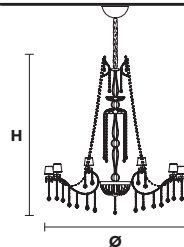

VE 987/39

TECHNICAL INFORMATION

Ø	190 cm / 74.80"
H	210 cm / 82.67"
W	80 kg / 176.37 lb

LIGHTING SYSTEM

STANDARD LIGHTING

39×WE14×10 W max (not included).
Triac Dimmable

VERSION

VE 987/39 MT-CG

INTEGRATED LED LIGHTING

39×LED source – 144 W tot
Control system: DMX
On request Radio Control and Masiero Smart Light App only for RW version.

VE 987/39 RW/DW