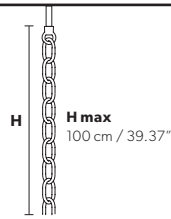

Design by: Masiero Lab

Standard chain

MT/CG

MT
Traditional version
CG
Coloured glass version

LIGHTING	Traditional E14 lightbulbs
SIZE	With lampshades, overall diameter is 5 cm (2") larger than specified
FRAME	MT Chrome or gold plated metal covered with transparent glass CG Painted metal covered with painted glass
LAMP SHADES	MT Damask DAM/14/GD-GD CG Organza ORG/14/...COLOUR
PENDANTS	MT Transparent glass or crystal CG Coloured glass

VE 987/15

TECHNICAL INFORMATION

Ø	95 cm / 37.40"
H	130 cm / 51.18"
W	20 kg / 44.09 lb

LIGHTING SYSTEM

STANDARD LIGHTING

15×E14×10 W max (not included).
Triac Dimmable

VERSION

VE 987/15 MT-CG

MT DYNAMIC WHITE

VE 987/18

TECHNICAL INFORMATION

Ø	140 cm / 55.11"
H	200 cm / 78.74"
W	38 kg / 83.77 lb

LIGHTING SYSTEM

STANDARD LIGHTING

18×E14×10 W max (not included).
Triac Dimmable

VERSION

Ø	190 cm / 74.80"
H	210 cm / 82.67"
W	80 kg / 176.37 lb

LIGHTING SYSTEM

STANDARD LIGHTING

39×WE14×10 W max (not included).
Triac Dimmable

VERSION

VE 987/39 MT-CG

INTEGRATED LED LIGHTING

39×LED source – 144 W tot
Control system: DMX
On request Radio Control and Masiero Smart Light App only for RW version.