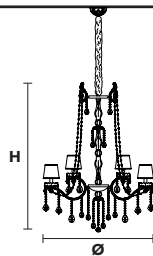

Design by: Masiero Lab

Standard chain

MT/CG

MT
Traditional version
CG
Coloured glass version

LIGHTING	Traditional E14 lightbulbs
SIZE	With lampshades, overall diameter is 5 cm (2") larger than specified
FRAME	MT Chrome or gold plated metal covered with transparent glass CG Painted metal covered with painted glass
LAMP SHADES	MT Damask DAM/14/GD-GD CG Organza ORG/14/...COLOUR
PENDANTS	MT Transparent glass or crystal CG Coloured glass

RW/DW

RW
RGB-W Led version
DW
Dynamic White Led version

LIGHTING	WHITE LED sources CRI>90 RGB-W each light 330 Nominal lm at 3000K DW each light 490 Nominal lm at 4700K
SIZE	Same size as MT or CG
FRAME	Chrome or gold plated metal covered with transparent glass
LAMP SHADES	No lampshades included
PENDANTS	Transparent glass or crystal

VE 987/15

TECHNICAL INFORMATION

Ø	95 cm / 37.40"
H	130 cm / 51.18"
W	20 kg / 44.09 lb

LIGHTING SYSTEM

STANDARD LIGHTING

15×E14×10 W max (not included).
Triac Dimmable

VERSION

VE 987/15 MT-CG

MT DYNAMIC WHITE

VE 987/18

TECHNICAL INFORMATION

Ø	140 cm / 55.11"
H	200 cm / 78.74"
W	38 kg / 83.77 lb

LIGHTING SYSTEM

STANDARD LIGHTING

18×E14×10 W max (not included).
Triac Dimmable

VERSION