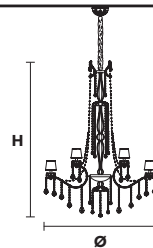

Design by: Masiero Lab

Standard chain

MT/CG

MT
Traditional version
CG
Coloured glass version

LIGHTING	Traditional E14 lightbulbs
SIZE	With lampshades, overall diameter is 5 cm (2") larger than specified
FRAME	MT Chrome or gold plated metal covered with transparent glass CG Painted metal covered with painted glass
LAMP SHADES	MT Damask DAM/14/GD-GD CG Organza ORG/14/...COLOUR
PENDANTS	MT Transparent glass or crystal CG Coloured glass

VE 987/15

TECHNICAL INFORMATION

Ø	95 cm / 37.40"
H	130 cm / 51.18"
W	20 kg / 44.09 lb

LIGHTING SYSTEM

STANDARD LIGHTING

15×E14×10 W max (not included).
Triac Dimmable

VERSION

VE 987/15 MT-CG

MT DYNAMIC WHITE

VE 987/18

TECHNICAL INFORMATION

Ø	140 cm / 55.11"
H	200 cm / 78.74"
W	38 kg / 83.77 lb

LIGHTING SYSTEM

STANDARD LIGHTING

18×E14×10 W max (not included).
Triac Dimmable

VERSION

Ø	190 cm / 74.80"
H	210 cm / 82.67"
W	80 kg / 176.37 lb

LIGHTING SYSTEM

STANDARD LIGHTING

39×WE14×10 W max (not included).
Triac Dimmable

VERSION

VE 987/39 MT-CG

INTEGRATED LED LIGHTING

39×LED source – 144 W tot
Control system: DMX
On request Radio Control and Masiero Smart Light App only for RW version.