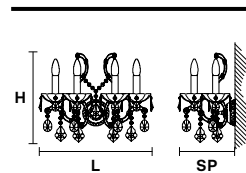

Design by: Masiero Lab

Standard chain

MT/CG

MT
Traditional version
CG
Coloured glass version

LIGHTING	Traditional E14 lightbulbs
SIZE	With lampshades, overall diameter is 5 cm (2") larger than specified
FRAME	MT Chrome or gold plated metal covered with transparent glass CG Painted metal covered with painted glass
LAMP SHADES	MT Organza ORG/14/LIL CG Organza ORG/14/...COLOUR
PENDANTS	MT Transparent glass or crystal CG Coloured glass

TECHNICAL INFORMATIONS	
Ø	165 cm / 64.96"
H	95 cm / 37.40"
W	48 kg / 105.82 lb

LIGHTING SYSTEM
36×E14×40 W max (not included). Triac Dimmable

VERSION
VE 996/36 MT - CG

LIGHTING SYSTEM
36×LED source - 144 W tot Control system: DMX On request Radio Control and Masiero Smart Light App only for RW version.

VERSION
VE 996/36 RW/DW

VE 996/48

TECHNICAL INFORMATIONS	
Ø	210 cm / 82.67"
H	110 cm / 43.30"
W	95 kg / 209.43 lb

LIGHTING SYSTEM
48×E14×40 W max (not included). Triac Dimmable

VERSION
VE 996/48 MT - CG

LIGHTING SYSTEM
48×LED source - 192 W tot Control system: DMX On request Radio Control and Masiero Smart Light App only for RW version.

VERSION
VE 996/48 RW/DW

VE 996/A4

TECHNICAL INFORMATIONS	
L	48 cm / 18.90"
SP	27 cm / 10.63"
H	41 cm / 16.14"

LIGHTING SYSTEM
4×E14×40 W max (not included). Triac Dimmable

VERSION
VE 996/A4 MT - CG

LIGHTING SYSTEM
4×LED source - 16 W tot Control system: DMX On request Radio Control and Masiero Smart Light App only for RW version.