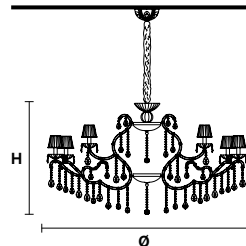

Design by: Masiero Lab

Standard chain

MT/CG

MT
Traditional version
CG
Coloured glass version

LIGHTING	Traditional E14 lightbulbs
SIZE	With lampshades, overall diameter is 5 cm (2") larger than specified
FRAME	MT Chrome or gold plated metal covered with transparent glass CG Painted metal covered with painted glass
LAMP SHADES	MT Organza ORG/14/LIL CG Organza ORG/14/...COLOUR
PENDANTS	MT Transparent glass or crystal CG Coloured glass

VE 996/15

TECHNICAL INFORMATIONS	
Ø	95 cm / 37.40"
H	60 cm / 23.62"
W	17 kg / 37.47 lb

LIGHTING SYSTEM
15×E14×40 W max (not included). Triac Dimmable

VERSION
VE 996/15 MT - CG

LIGHTING SYSTEM
15×LED source - 60 W tot Control system: DMX On request Radio Control and Masiero Smart Light App only for RW version.

TECHNICAL INFORMATIONS	
Ø	165 cm / 64.96"
H	95 cm / 37.40"
W	48 kg / 105.82 lb

LIGHTING SYSTEM
36×E14×40 W max (not included). Triac Dimmable

VERSION
VE 996/36 MT - CG

LIGHTING SYSTEM
36×LED source - 144 W tot Control system: DMX On request Radio Control and Masiero Smart Light App only for RW version.

VERSION
VE 996/36 RW/DW

VE 996/48

TECHNICAL INFORMATIONS	
Ø	210 cm / 82.67"
H	110 cm / 43.30"
W	95 kg / 209.43 lb

LIGHTING SYSTEM
48×E14×40 W max (not included). Triac Dimmable

VERSION
VE 996/48 MT - CG

LIGHTING SYSTEM
48×LED source - 192 W tot Control system: DMX On request Radio Control and Masiero Smart Light App only for RW version.