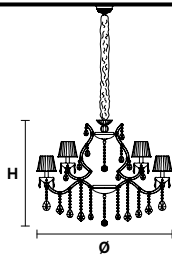

Design by: Masiero Lab

Standard chain

MT/CG

MT
Traditional version
CG
Coloured glass version

LIGHTING	Traditional E14 lightbulbs
SIZE	With lampshades, overall diameter is 5 cm (2") larger than specified
FRAME	MT Chrome or gold plated metal covered with transparent glass CG Painted metal covered with painted glass
LAMP SHADES	MT Organza ORG/14/LIL CG Organza ORG/14/...COLOUR
PENDANTS	MT Transparent glass or crystal CG Coloured glass

CE RW/DW

RW
RGB-W Led version
DW
Dynamic White Led version

LIGHTING	WHITE LED sources CRI>90 RGB-W each light 330 Nominal lm at 3000K DW each light 490 Nominal lm at 4700K
SIZE	Same size as MT or CG
FRAME	Chrome or gold plated metal covered with transparent glass
LAMP SHADES	No lampshades included
PENDANTS	Transparent glass or crystal

VE 996/15

TECHNICAL INFORMATIONS	
Ø	95 cm / 37.40"
H	60 cm / 23.62"
W	17 kg / 37.47 lb

LIGHTING SYSTEM
15×E14×40 W max (not included). Triac Dimmable

VERSION
VE 996/15 MT - CG

LIGHTING SYSTEM
15×LED source - 60 W tot Control system: DMX On request Radio Control and Masiero Smart Light App only for RW version.

TECHNICAL INFORMATIONS	
Ø	165 cm / 64.96"
H	95 cm / 37.40"
W	48 kg / 105.82 lb

LIGHTING SYSTEM
36×E14×40 W max (not included). Triac Dimmable

VERSION
VE 996/36 MT - CG

LIGHTING SYSTEM
36×LED source - 144 W tot Control system: DMX On request Radio Control and Masiero Smart Light App only for RW version.