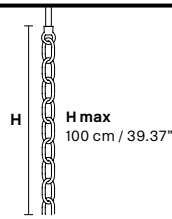

Design by: Masiero Lab

Standard chain

MT/CG

MT
Traditional version
CG
Coloured glass version

LIGHTING	Traditional E14 lightbulbs
SIZE	With lampshades, overall diameter is 5 cm (2") larger than specified
FRAME	MT Chrome or gold plated metal covered with transparent glass CG Painted metal covered with painted glass
LAMP SHADES	MT Organza ORG/14/LIL CG Organza ORG/14/...COLOUR
PENDANTS	MT Transparent glass or crystal CG Coloured glass

VE 996/15

TECHNICAL INFORMATIONS	
Ø	95 cm / 37.40"
H	60 cm / 23.62"
W	17 kg / 37.47 lb

LIGHTING SYSTEM
15×E14×40 W max (not included). Triac Dimmable

VERSION
VE 996/15 MT - CG

LIGHTING SYSTEM
15×LED source - 60 W tot Control system: DMX On request Radio Control and Masiero Smart Light App only for RW version.

TECHNICAL INFORMATIONS	
Ø	165 cm / 64.96"
H	95 cm / 37.40"
W	48 kg / 105.82 lb

LIGHTING SYSTEM
36×E14×40 W max (not included). Triac Dimmable

VERSION
VE 996/36 MT - CG

LIGHTING SYSTEM
36×LED source - 144 W tot Control system: DMX On request Radio Control and Masiero Smart Light App only for RW version.

VERSION
VE 996/36 RW/DW

VE 996/48

TECHNICAL INFORMATIONS	
Ø	210 cm / 82.67"
H	110 cm / 43.30"
W	95 kg / 209.43 lb

LIGHTING SYSTEM
48×E14×40 W max (not included). Triac Dimmable

VERSION
VE 996/48 MT - CG

LIGHTING SYSTEM
48×LED source - 192 W tot Control system: DMX On request Radio Control and Masiero Smart Light App only for RW version.