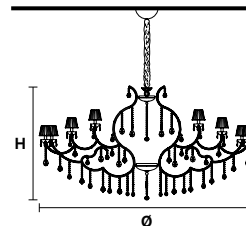

Design by: Masiero Lab

Standard chain

MT/CG

MT
Traditional version
CG
Coloured glass version

LIGHTING	Traditional E14 lightbulbs
SIZE	With lampshades, overall diameter is 5 cm (2") larger than specified
FRAME	MT Chrome or gold plated metal covered with transparent glass CG Painted metal covered with painted glass
LAMP SHADES	MT Organza ORG/14/LIL CG Organza ORG/14/...COLOUR
PENDANTS	MT Transparent glass or crystal CG Coloured glass

VE 996/15

TECHNICAL INFORMATIONS	
Ø	95 cm / 37.40"
H	60 cm / 23.62"
W	17 kg / 37.47 lb

LIGHTING SYSTEM
15×E14×40 W max (not included). Triac Dimmable

VERSION
VE 996/15 MT - CG

LIGHTING SYSTEM
15×LED source - 60 W tot Control system: DMX On request Radio Control and Masiero Smart Light App only for RW version.

TECHNICAL INFORMATIONS	
Ø	165 cm / 64.96"
H	95 cm / 37.40"
W	48 kg / 105.82 lb

LIGHTING SYSTEM
36×E14×40 W max (not included). Triac Dimmable

VERSION
VE 996/36 MT - CG

LIGHTING SYSTEM
36×LED source - 144 W tot Control system: DMX On request Radio Control and Masiero Smart Light App only for RW version.

VERSION
VE 996/36 RW/DW

VE 996/48

TECHNICAL INFORMATIONS	
Ø	210 cm / 82.67"
H	110 cm / 43.30"
W	95 kg / 209.43 lb

LIGHTING SYSTEM
48×E14×40 W max (not included). Triac Dimmable

VERSION
VE 996/48 MT - CG

LIGHTING SYSTEM
48×LED source - 192 W tot Control system: DMX On request Radio Control and Masiero Smart Light App only for RW version.