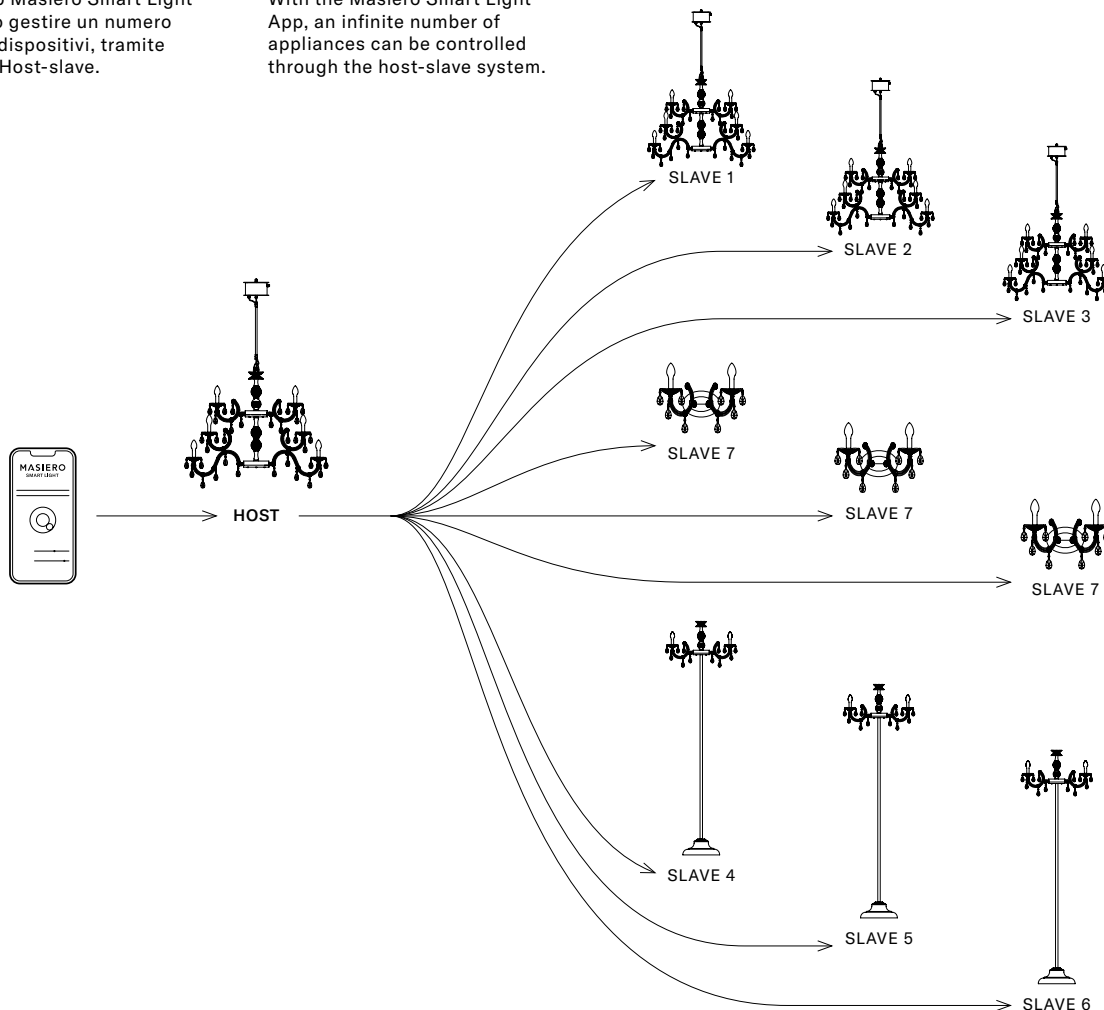

* Centralina non inclusa

* Control unit not included

MASIERO SMART LIGHT APP

Con la App Masiero Smart Light si possono gestire un numero infinito di dispositivi, tramite il sistema Host-slave.

With the Masiero Smart Light App, an infinite number of appliances can be controlled through the host-slave system.

Ⓜ : for the US market, refer to the relevant price list.

DRYLIGHT S6 WHITE  IP66

Ø 75 cm / 29.50"
 H 125 cm / 49.20"
 W 7,3 kg / 16,09 lb EXTREME
 8,7 kg / 19,18 lb PREMIUM

H ROD 45 45 cm / 17.70" STANDARD
 H ROD 35 35 cm / 13.80" ON REQUEST
 H ROD 25 25 cm / 9.80" ON REQUEST