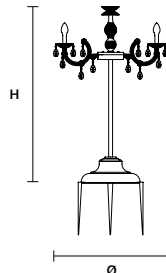

BATTERY POWER (OPTIONAL) *

10 hours AUTONOMY
5 hours TO RECHARGE

DRYLIGHT TL6 RGB-W ** CE IP44*

∅ 75 cm / 29.50"
H 120 cm / 47.20"

INTEGRATED LED LIGHTING

6xRGB-W LED SOURCE
24 W TOT (DRIVER INCLUDED)

DIMMABLE

USA 6xRGB-W LED SOURCE
24 W TOT (DRIVER INCLUDED)

DIMMABLE