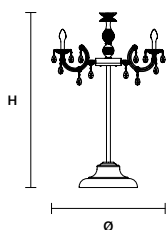

DRYLIGHT TL6 WHITE ** CE IP44*

∅ 75 cm / 29.50"
H 120 cm / 47.20"

INTEGRATED LED LIGHTING

6xWHITE LED SOURCE – 3000 K
13 W TOT – 1600 NOMINAL LM
(DRIVER INCLUDED)

DIMM NO

USA 6xWHITE LED SOURCE – 3000 K
13 W TOT – 1600 NOMINAL LM
(DRIVER INCLUDED)

DIMM 1-10 + PUSH

BATTERY POWER (OPTIONAL) *

10 hours AUTONOMY
5 hours TO RECHARGE

DRYLIGHT TL6 STAKE WHITE ** CE IP44*

∅ 75 cm / 29.50"
H 120 cm / 47.20"

INTEGRATED LED LIGHTING

6xWHITE LED SOURCE – 3000 K
13 W TOT – 1600 NOMINAL LM
(DRIVER INCLUDED)

DIMM NO

USA 6xWHITE LED SOURCE – 3000 K
13 W TOT – 1600 NOMINAL LM
(DRIVER INCLUDED)

DIMM 1-10 + PUSH