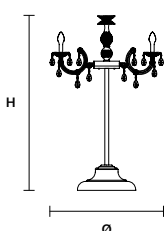

BATTERY POWER (OPTIONAL) *

10 hours AUTONOMY
5 hours TO RECHARGE

DRYLIGHT TL6 STAKE RGB-W ** CE IP44*

∅ 75 cm / 29.50"
H 120 cm / 47.20"

INTEGRATED LED LIGHTING

6xRGB-W LED SOURCE
24 W TOT (DRIVER INCLUDED)

DIMMABLE

USA 6xRGB-W LED SOURCE
24 W TOT (DRIVER INCLUDED)

DIMMABLE