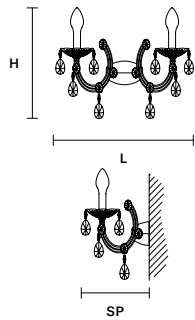

DRYLIGHT A2 WHITE CE IP66

L 44 cm / 17.30"
SP 30 cm / 11.80"
H 37 cm / 14.60"

INTEGRATED LED LIGHTING

2XWHITE LED SOURCE – 3000 K
5 W TOT – 560 NOMINAL LM
(DRIVER INCLUDED)

DIMM NO

USA 2XWHITE LED SOURCE – 3000 K
5 W TOT – 560 NOMINAL LM
(DRIVER INCLUDED)

DIMM NO