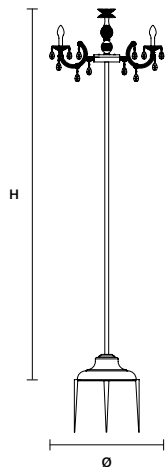

DIMM 1-10V + PUSH

DRYLIGHT S24 WHITE  IP66

Ø 113 cm / 44.50"
 H 165 cm / 65.00"
 W 23,5 kg / 51,80 lb EXTREME
 29,7 kg / 65,47 lb PREMIUM

H ROD 45 45 cm / 17.70" STANDARD
 H ROD 35 35 cm / 13.80" ON REQUEST
 H ROD 25 25 cm / 9.80" ON REQUEST

DRYLIGHT STL6 RGB-W  ** C E IP44*

∅ 75 cm / 29.50"
H 245 cm / 96.50"

INTEGRATED LED LIGHTING	
	6xRGB-W LED SOURCE 24 W TOT (DRIVER INCLUDED) DIMMABLE
USA	6xRGB-W LED SOURCE 24 W TOT (DRIVER INCLUDED) DIMMABLE
BATTERY POWER (OPTIONAL) *	
	10 hours AUTONOMY 5 hours TO RECHARGE

DRYLIGHT STL6 STAKE RGB-W  ** C E IP44*

∅ 75 cm / 29.50"
H 245 cm / 96.50"

INTEGRATED LED LIGHTING	
	6xRGB-W LED SOURCE 24 W TOT (DRIVER INCLUDED) DIMMABLE
USA	6xRGB-W LED SOURCE 24 W TOT (DRIVER INCLUDED) DIMMABLE
BATTERY POWER (OPTIONAL) *	
	10 hours AUTONOMY 5 hours TO RECHARGE