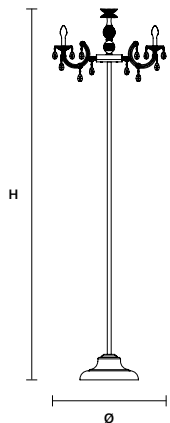

DRYLIGHT STL6 RGB-W  ** C E IP44*

∅ 75 cm / 29.50"
H 245 cm / 96.50"

INTEGRATED LED LIGHTING	
	6xRGB-W LED SOURCE 24 W TOT (DRIVER INCLUDED) DIMMABLE
USA	6xRGB-W LED SOURCE 24 W TOT (DRIVER INCLUDED) DIMMABLE
BATTERY POWER (OPTIONAL) *	
	10 hours AUTONOMY 5 hours TO RECHARGE

DRYLIGHT STL6 STAKE RGB-W  ** C E IP44*

∅ 75 cm / 29.50"
H 245 cm / 96.50"

INTEGRATED LED LIGHTING	
	6xRGB-W LED SOURCE 24 W TOT (DRIVER INCLUDED) DIMMABLE
USA	6xRGB-W LED SOURCE 24 W TOT (DRIVER INCLUDED) DIMMABLE
BATTERY POWER (OPTIONAL) *	
	10 hours AUTONOMY 5 hours TO RECHARGE