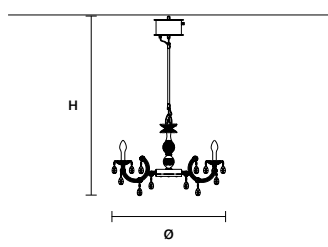

DRYLIGHT S6 RGB-W IP66

Ø 75 cm / 29.50"
H 125 cm / 49.20"
W 7,3 kg / 16,09 lb EXTREME
8,7 kg / 19,18 lb PREMIUM

H ROD 45 45 cm / 17.70" STANDARD
H ROD 35 35 cm / 13.80" ON REQUEST
H ROD 25 25 cm / 9.80" ON REQUEST

INTEGRATED LED LIGHTING
6xRGB-W LED SOURCE
24 W TOT (DRIVER INCLUDED)
DIMMABLE

USA 6xRGB-W LED SOURCE
24 W TOT (DRIVER INCLUDED)
DIMMABLE