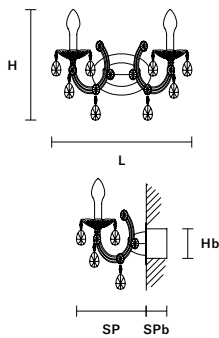

INTEGRATED LED LIGHTING

2XRGB-W LED SOURCE
8 W TOT (DRIVER INCLUDED)
DIMMABLE

USA 2XRGB-W LED SOURCE
8 W TOT (DRIVER INCLUDED)
DIMMABLE