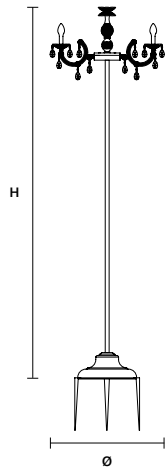

DIMM 1-10V + PUSH

DRYLIGHT S24 WHITE  IP66

Ø 113 cm / 44.50"
 H 165 cm / 65.00"
 W 23,5 kg / 51,80 lb EXTREME
 29,7 kg / 65,47 lb PREMIUM

H ROD 45 45 cm / 17.70" STANDARD
 H ROD 35 35 cm / 13.80" ON REQUEST
 H ROD 25 25 cm / 9.80" ON REQUEST

DRYLIGHT STL6 WHITE  ** C E IP44*

∅ 75 cm / 29.50"
H 245 cm / 96.50"

INTEGRATED LED LIGHTING	
	6xWHITE LED SOURCE – 3000 K 13 W TOT – 1600 NOMINAL LM (DRIVER INCLUDED)
DIMM	NO
USA	6xWHITE LED SOURCE – 3000 K 13 W TOT – 1600 NOMINAL LM (DRIVER INCLUDED)
DIMM	1-10V + PUSH
BATTERY POWER (OPTIONAL) *	
	10 hours AUTONOMY 5 hours TO RECHARGE

DRYLIGHT STL6 STAKE WHITE  ** C E IP44*

∅ 75 cm / 29.50"
H 245 cm / 96.50"

INTEGRATED LED LIGHTING	
	6xWHITE LED SOURCE – 3000 K 13 W TOT – 1600 NOMINAL LM (DRIVER INCLUDED)
DIMM	NO
USA	6xWHITE LED SOURCE – 3000 K 13 W TOT – 1600 NOMINAL LM (DRIVER INCLUDED)
DIMM	1-10V + PUSH
BATTERY POWER (OPTIONAL) *	
	10 hours AUTONOMY 5 hours TO RECHARGE