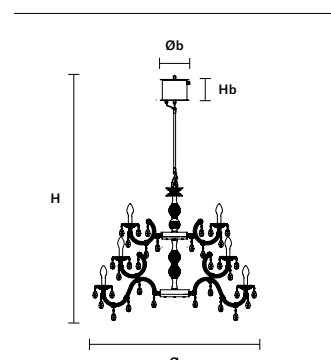

DRYLIGHT S24 RGB-W IP66

Ø 113 cm / 44.50"
H 165 cm / 65.00"
W 23,5 kg / 51,80 lb EXTREME
29,7 kg / 65,47 lb PREMIUM

H ROD 45 45 cm / 17.70" STANDARD
H ROD 35 35 cm / 13.80" ON REQUEST
H ROD 25 25 cm / 9.80" ON REQUEST

BOX
Øb 20 cm / 7.87"
Hb 14 cm / 5.51"

INTEGRATED LED LIGHTING
24xRGB-W LED SOURCE
96 W TOT (DRIVER INCLUDED)
DIMMABLE

USA 24xRGB-W LED SOURCE
96 W TOT (DRIVER INCLUDED)
DIMMABLE