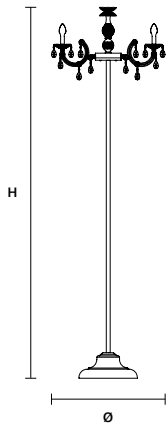

DRYLIGHT STL6 WHITE ** C E IP44*

∅ 75 cm / 29.50"
H 245 cm / 96.50"

INTEGRATED LED LIGHTING	
	6xWHITE LED SOURCE – 3000 K 13 W TOT – 1600 NOMINAL LM (DRIVER INCLUDED)
DIMM	NO
USA	6xWHITE LED SOURCE – 3000 K 13 W TOT – 1600 NOMINAL LM (DRIVER INCLUDED)
DIMM	1-10V + PUSH
BATTERY POWER (OPTIONAL) *	
	10 hours AUTONOMY 5 hours TO RECHARGE

DRYLIGHT STL6 STAKE WHITE ** C E IP44*

∅ 75 cm / 29.50"
H 245 cm / 96.50"

INTEGRATED LED LIGHTING	
	6xWHITE LED SOURCE – 3000 K 13 W TOT – 1600 NOMINAL LM (DRIVER INCLUDED)
DIMM	NO
USA	6xWHITE LED SOURCE – 3000 K 13 W TOT – 1600 NOMINAL LM (DRIVER INCLUDED)
DIMM	1-10V + PUSH
BATTERY POWER (OPTIONAL) *	
	10 hours AUTONOMY 5 hours TO RECHARGE

DRYLIGHT STL6 RGB-W ** C E IP44*

∅ 75 cm / 29.50"
H 245 cm / 96.50"

INTEGRATED LED LIGHTING	
	6xRGB-W LED SOURCE 24 W TOT (DRIVER INCLUDED) DIMMABLE
USA	6xRGB-W LED SOURCE 24 W TOT (DRIVER INCLUDED) DIMMABLE
BATTERY POWER (OPTIONAL) *	
	10 hours AUTONOMY 5 hours TO RECHARGE

DRYLIGHT STL6 STAKE RGB-W ** C E IP44*

∅ 75 cm / 29.50"
H 245 cm / 96.50"

INTEGRATED LED LIGHTING	
	6xRGB-W LED SOURCE 24 W TOT (DRIVER INCLUDED) DIMMABLE
USA	6xRGB-W LED SOURCE 24 W TOT (DRIVER INCLUDED) DIMMABLE
BATTERY POWER (OPTIONAL) *	
	10 hours AUTONOMY 5 hours TO RECHARGE