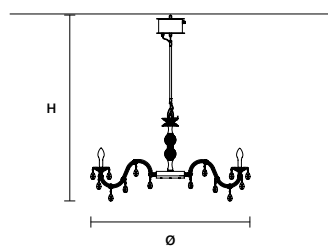

DIMM 1-10V + PUSH

DRYLIGHT S6 RGB-W  IP66

Ø 75 cm / 29.50"
 H 125 cm / 49.20"
 W 7,3 kg / 16,09 lb EXTREME
 8,7 kg / 19,18 lb PREMIUM

H ROD 45 45 cm / 17.70" STANDARD
 H ROD 35 35 cm / 13.80" ON REQUEST
 H ROD 25 25 cm / 9.80" ON REQUEST

INTEGRATED LED LIGHTING
 6xRGB-W LED SOURCE
 24 W TOT (DRIVER INCLUDED)
 DIMMABLE

USA 6xRGB-W LED SOURCE
 24 W TOT (DRIVER INCLUDED)
 DIMMABLE

DRYLIGHT S12 RGB-W  IP66

Ø 113 cm / 44.50"
 H 135 cm / 53.10"
 W 10,6 kg / 23,36 lb EXTREME
 13,4 kg / 29,54 lb PREMIUM

DRYLIGHT S18 RGB-W  IP66

Ø 113 cm / 44.50"
 H 150 cm / 59.10"
 W 16,1 kg / 35,49 lb EXTREME
 20,2 kg / 44,53 lb PREMIUM

H ROD 45 45 cm / 17.70" STANDARD
 H ROD 35 35 cm / 13.80" ON REQUEST
 H ROD 25 25 cm / 9.80" ON REQUEST