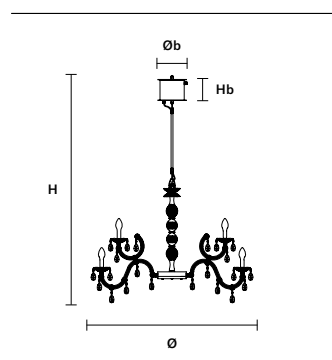

DRYLIGHT S18 RGB-W IP66

Ø 113 cm / 44.50"
H 150 cm / 59.10"
W 16,1 kg / 35,49 lb EXTREME
20,2 kg / 44,53 lb PREMIUM

H ROD 45 45 cm / 17.70" STANDARD
H ROD 35 35 cm / 13.80" ON REQUEST
H ROD 25 25 cm / 9.80" ON REQUEST

BOX
Øb 20 cm / 7.87"
Hb 14 cm / 5.51"

INTEGRATED LED LIGHTING
18xRGB-W LED SOURCE
72 W TOT (DRIVER INCLUDED)
DIMMABLE

USA 18xRGB-W LED SOURCE
72 W TOT (DRIVER INCLUDED)
DIMMABLE