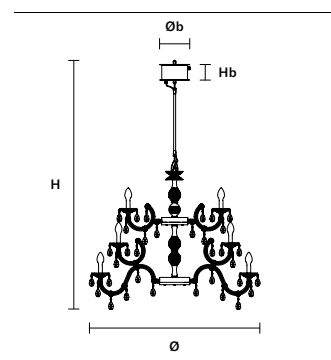

DRYLIGHT S24 WHITE IP66

Ø 113 cm / 44.50"
H 165 cm / 65.00"
W 23,5 kg / 51,80 lb EXTREME
29,7 kg / 65,47 lb PREMIUM

H ROD 45 45 cm / 17.70" STANDARD
H ROD 35 35 cm / 13.80" ON REQUEST
H ROD 25 25 cm / 9.80" ON REQUEST

BOX
Øb 20 cm / 7.87"
Hb 10 cm / 3.94"

INTEGRATED LED LIGHTING
24xWHITE LED SOURCE – 3000 K
52 W TOT – 6720 NOMINAL LM
(DRIVER INCLUDED)

DIMM TRIAC

USA 24xWHITE LED SOURCE – 3000 K
52 W TOT – 6720 NOMINAL LM
(DRIVER INCLUDED)

DIMM 1-10V + PUSH