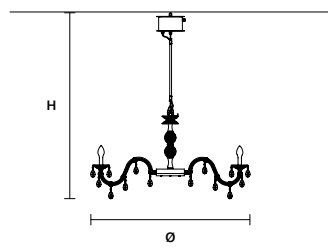

Ⓜ : for the US market, refer to the relevant price list.

DRYLIGHT S6 WHITE  IP66

Ø 75 cm / 29.50"
 H 125 cm / 49.20"
 W 7,3 kg / 16,09 lb EXTREME
 8,7 kg / 19,18 lb PREMIUM

H ROD 45 45 cm / 17.70" STANDARD
 H ROD 35 35 cm / 13.80" ON REQUEST
 H ROD 25 25 cm / 9.80" ON REQUEST

DRYLIGHT S12 WHITE  IP66

Ø 113 cm / 44.50"
 H 135 cm / 53.10"
 W 10,6 kg / 23,36 lb EXTREME
 13,4 kg / 29,54 lb PREMIUM

H ROD 45 45 cm / 17.70" STANDARD
 H ROD 35 35 cm / 13.80" ON REQUEST
 H ROD 25 25 cm / 9.80" ON REQUEST

DRYLIGHT S18 WHITE  IP66

Ø 113 cm / 44.50"
 H 150 cm / 59.10"
 W 16,1 kg / 35,49 lb EXTREME
 20,2 kg / 44,53 lb PREMIUM

H ROD 45 45 cm / 17.70" STANDARD
 H ROD 35 35 cm / 13.80" ON REQUEST
 H ROD 25 25 cm / 9.80" ON REQUEST