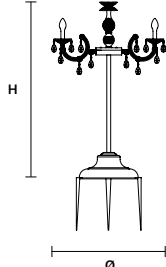

BATTERY POWER (OPTIONAL) *

10 hours AUTONOMY
5 hours TO RECHARGE

Ⓜ : for the US market, refer to the relevant price list.

* IP66 FOR BATTERY VERSION
NOT AVAILABLE FOR BATTERY VERSION