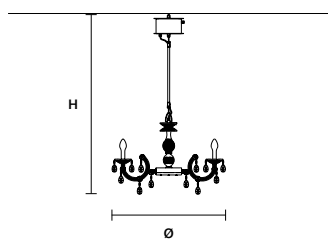

Ⓜ : for the US market, refer to the relevant price list.

DRYLIGHT S6 WHITE  IP66

Ø 75 cm / 29.50"
 H 125 cm / 49.20"
 W 7,3 kg / 16,09 lb EXTREME
 8,7 kg / 19,18 lb PREMIUM

H ROD 45 45 cm / 17.70" STANDARD
 H ROD 35 35 cm / 13.80" ON REQUEST
 H ROD 25 25 cm / 9.80" ON REQUEST

DRYLIGHT S12 WHITE  IP66

Ø 113 cm / 44.50"
 H 135 cm / 53.10"
 W 10,6 kg / 23,36 lb EXTREME
 13,4 kg / 29,54 lb PREMIUM

H ROD 45 45 cm / 17.70" STANDARD
 H ROD 35 35 cm / 13.80" ON REQUEST
 H ROD 25 25 cm / 9.80" ON REQUEST