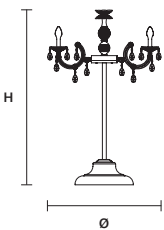

BATTERY POWER (OPTIONAL) *

10 hours AUTONOMY
5 hours TO RECHARGE

DRYLIGHT TL6 STAKE RGB-W ** CE IP44*

∅ 75 cm / 29.50"
H 120 cm / 47.20"

INTEGRATED LED LIGHTING

6XRGB-W LED SOURCE
24 W TOT (DRIVER INCLUDED)

DIMM DMX CONTROL
OR REMOTE CONTROL
OR TUYA
OR ALEXA
OR GOOGLE HOME