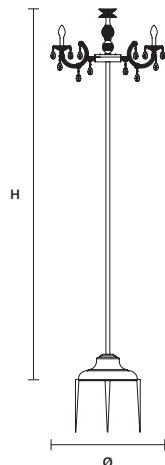

∅ 75 cm / 29.50"
H 245 cm / 96.50"

INTEGRATED LED LIGHTING

6XRGB-W LED SOURCE
24 W TOT (DRIVER INCLUDED)

DIMM DMX CONTROL
OR REMOTE CONTROL
OR TUYA
OR ALEXA
OR GOOGLE HOME

BATTERY POWER (OPTIONAL) *

10 hours AUTONOMY
5 hours TO RECHARGE