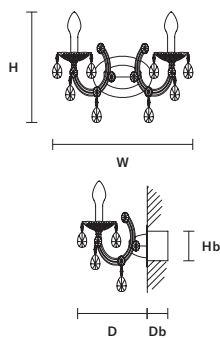

W 44 cm / 17.30"
 D 30 cm / 11.80"
 H 37 cm / 14.60"

FLUSH-MOUNTED BOX (NOT INCLUDED)

Wb 10 cm / 3.93"
 Db 7 cm / 2.75"
 H 10 cm / 3.93"

INTEGRATED LED LIGHTING

2XRGB-W LED SOURCE
 8 W TOT (DRIVER INCLUDED)

DIMM DMX CONTROL
 OR REMOTE CONTROL
 OR TUYA
 OR ALEXA
 OR GOOGLE HOME

Ⓜ : for the US market, refer to the relevant price list.

DRYLIGHT TL6 WHITE  ** CE IP44*

∅ 75 cm / 29.50"
H 120 cm / 47.20"

INTEGRATED LED LIGHTING