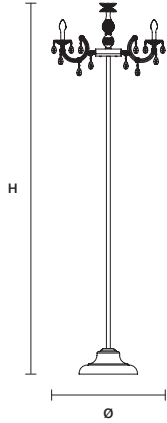

DRYLIGHT STL6 WHITE ** CE IP44*

∅ 75 cm / 29.50"
H 245 cm / 96.50"

INTEGRATED LED LIGHTING

6XWHITE LED SOURCE – 3000 K
13 W TOT – 1600 NOMINAL LM
(DRIVER INCLUDED)

DIMM NO

BATTERY POWER (OPTIONAL) *

10 hours AUTONOMY
5 hours TO RECHARGE

DRYLIGHT STL6 STAKE WHITE ** CE IP44*

∅ 75 cm / 29.50"
H 245 cm / 96.50"

INTEGRATED LED LIGHTING

6XWHITE LED SOURCE – 3000 K
13 W TOT – 1600 NOMINAL LM
(DRIVER INCLUDED)

DIMM NO