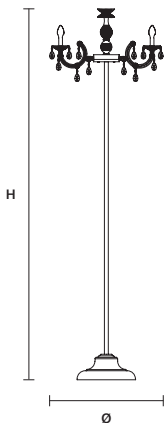

BATTERY POWER (OPTIONAL) *

10 hours AUTONOMY
5 hours TO RECHARGE

DRYLIGHT STL6 STAKE RGB-W ** CE IP44*

∅ 75 cm / 29.50"
H 245 cm / 96.50"

INTEGRATED LED LIGHTING

6XRGB-W LED SOURCE
24 W TOT (DRIVER INCLUDED)

DIMM DMX CONTROL
OR REMOTE CONTROL
OR TUYA
OR ALEXA
OR GOOGLE HOME