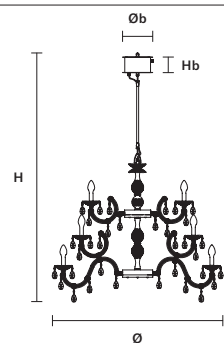

DIMM TRIAC

DRYLIGHT S24 WHITE  IP66

Ø 113 cm / 44.50"
 H 165 cm / 65.00"
 ■ 23,5 kg / 51,80 lb EXTREME
 29,7 kg / 65,47 lb PREMIUM

H ROD 45 45 cm / 17.70" STANDARD
 H ROD 35 35 cm / 13.80" ON REQUEST
 H ROD 25 25 cm / 9.80" ON REQUEST

BOX
 Øb 20 cm / 7.87"
 Hb 10 cm / 3.94"

INTEGRATED LED LIGHTING
 24xWHITE LED SOURCE – 3000 K
 52 W TOT – 6720 NOMINAL LM
 (DRIVER INCLUDED)

DIMM TRIAC

DRYLIGHT S6 RGB-W  IP66

Ø 75 cm / 29.50"
 H 125 cm / 49.20"
 ■ 7,3 kg / 16,09 lb EXTREME
 8,7 kg / 19,18 lb PREMIUM