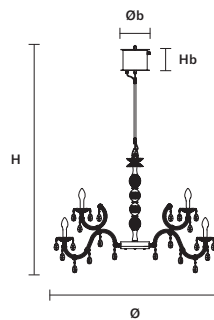

DRYLIGHT S18 RGB-W IP66

Ø 113 cm / 44.50"
H 150 cm / 59.10"
■ 16,1 kg / 35,49 lb EXTREME
20,2 kg / 44,53 lb PREMIUM

H ROD 45 45 cm / 17.70" STANDARD
H ROD 35 35 cm / 13.80" ON REQUEST
H ROD 25 25 cm / 9.80" ON REQUEST

BOX
Øb 20 cm / 7.87"
Hb 14 cm / 5.51"

INTEGRATED LED LIGHTING
18xRGB-W LED SOURCE
72 W TOT (DRIVER INCLUDED)

DIMM DMX CONTROL
OR REMOTE CONTROL
OR TUYA
OR ALEXA
OR GOOGLE HOME