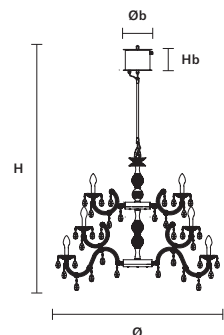

DRYLIGHT S24 RGB-W IP66

Ø 113 cm / 44.50"
H 165 cm / 65.00"
■ 23,5 kg / 51,80 lb EXTREME
29,7 kg / 65,47 lb PREMIUM

H ROD 45 45 cm / 17.70" STANDARD
H ROD 35 35 cm / 13.80" ON REQUEST
H ROD 25 25 cm / 9.80" ON REQUEST

BOX
Øb 20 cm / 7.87"
Hb 14 cm / 5.51"

INTEGRATED LED LIGHTING
24xRGB-W LED SOURCE
96 W TOT (DRIVER INCLUDED)

DIMM DMX CONTROL
OR REMOTE CONTROL
OR TUYA
OR ALEXA
OR GOOGLE HOME