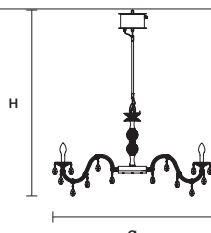

DRYLIGHT S12 RGB-W IP66

Ø 113 cm / 44.50"
H 135 cm / 53.10"
■ 10,6 kg / 23,36 lb EXTREME
13,4 kg / 29,54 lb PREMIUM

H ROD 45 45 cm / 17.70" STANDARD
H ROD 35 35 cm / 13.80" ON REQUEST
H ROD 25 25 cm / 9.80" ON REQUEST

INTEGRATED LED LIGHTING
12xRGB-W LED SOURCE
48 W TOT (DRIVER INCLUDED)

DIMM DMX CONTROL
OR REMOTE CONTROL
OR TUYA
OR ALEXA
OR GOOGLE HOME