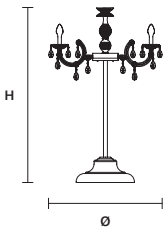

DRYLIGHT TL6 WHITE ** CE IP44*

∅ 75 cm / 29.50"
H 120 cm / 47.20"

INTEGRATED LED LIGHTING

6XWHITE LED SOURCE – 3000 K
13 W TOT – 1600 NOMINAL LM
(DRIVER INCLUDED)

DIMM NO

BATTERY POWER (OPTIONAL) *

10 hours AUTONOMY
5 hours TO RECHARGE

DRYLIGHT TL6 STAKE WHITE ** CE IP44*

∅ 75 cm / 29.50"
H 120 cm / 47.20"

INTEGRATED LED LIGHTING

6XWHITE LED SOURCE – 3000 K
13 W TOT – 1600 NOMINAL LM
(DRIVER INCLUDED)

DIMM NO