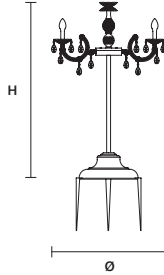

BATTERY POWER (OPTIONAL) *

10 hours AUTONOMY
5 hours TO RECHARGE

DRYLIGHT TL6 RGB-W ** CE IP44*

∅ 75 cm / 29.50"
H 120 cm / 47.20"

INTEGRATED LED LIGHTING

6XRGB-W LED SOURCE
24 W TOT (DRIVER INCLUDED)

DIMM DMX CONTROL
OR REMOTE CONTROL
OR TUYA
OR ALEXA
OR GOOGLE HOME