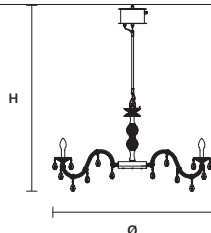

DIMM NO

DRYLIGHT S12 WHITE  IP66

Ø 113 cm / 44.50"
 H 135 cm / 53.10"
 ■ 10,6 kg / 23,36 lb EXTREME
 13,4 kg / 29,54 lb PREMIUM

H ROD 45 45 cm / 17.70" STANDARD
 H ROD 35 35 cm / 13.80" ON REQUEST
 H ROD 25 25 cm / 9.80" ON REQUEST

INTEGRATED LED LIGHTING
 12xWHITE LED SOURCE – 3000 K
 26 W TOT – 3360 NOMINAL LM
 (DRIVER INCLUDED)

DIMM TRIAC

DRYLIGHT S18 WHITE  IP66

Ø 113 cm / 44.50"
 H 150 cm / 59.10"
 ■ 16,1 kg / 35,49 lb EXTREME
 20,2 kg / 44,53 lb PREMIUM