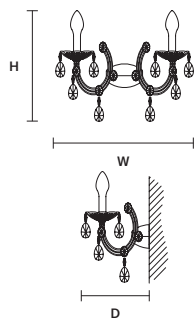

DRYLIGHT A2 WHITE CE IP66

W 44 cm / 17.30"
D 30 cm / 11.80"
H 37 cm / 14.60"

INTEGRATED LED LIGHTING

2XWHITE LED SOURCE – 3000 K
5 W TOT – 560 NOMINAL LM
(DRIVER INCLUDED)

DIMM NO