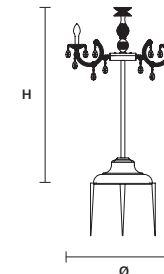

Ⓜ : for the US market, refer to the relevant price list.

 * IP66 FOR BATTERY VERSION
NOT AVAILABLE FOR BATTERY VERSION

DRYLIGHT STL6 WHITE  ** CE IP44*

∅ 75 cm / 29.50"
H 245 cm / 96.50"

INTEGRATED LED LIGHTING