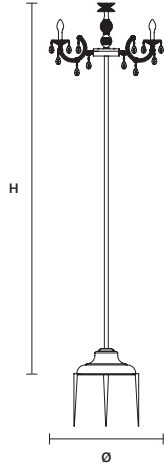

BATTERY POWER (OPTIONAL) *

10 hours AUTONOMY
5 hours TO RECHARGE

DRYLIGHT STL6 RGB-W ** CE IP44*

∅ 75 cm / 29.50"
H 245 cm / 96.50"

INTEGRATED LED LIGHTING

6XRGB-W LED SOURCE
24 W TOT (DRIVER INCLUDED)

DIMM DMX CONTROL
OR REMOTE CONTROL
OR TUYA
OR ALEXA
OR GOOGLE HOME