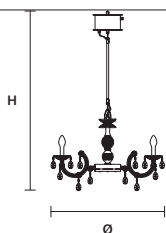

DIMM TRIAC

DRYLIGHT S24 WHITE  IP66

Ø 113 cm / 44.50"
 H 165 cm / 65.00"
 ■ 23,5 kg / 51,80 lb EXTREME
 29,7 kg / 65,47 lb PREMIUM

H ROD 45 45 cm / 17.70" STANDARD
 H ROD 35 35 cm / 13.80" ON REQUEST
 H ROD 25 25 cm / 9.80" ON REQUEST

BOX
 Øb 20 cm / 7.87"
 Hb 10 cm / 3.94"

INTEGRATED LED LIGHTING
 24xWHITE LED SOURCE – 3000 K
 52 W TOT – 6720 NOMINAL LM
 (DRIVER INCLUDED)

DIMM TRIAC

DRYLIGHT S6 RGB-W  IP66

Ø 75 cm / 29.50"
 H 125 cm / 49.20"
 ■ 7,3 kg / 16,09 lb EXTREME
 8,7 kg / 19,18 lb PREMIUM

DRYLIGHT S12 RGB-W  IP66

Ø 113 cm / 44.50"
 H 135 cm / 53.10"
 ■ 10,6 kg / 23,36 lb EXTREME
 13,4 kg / 29,54 lb PREMIUM

H ROD 45 45 cm / 17.70" STANDARD
 H ROD 35 35 cm / 13.80" ON REQUEST
 H ROD 25 25 cm / 9.80" ON REQUEST