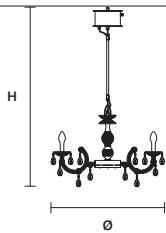

DRYLIGHT S6 WHITE IP66

Ø 75 cm / 29.50"
H 125 cm / 49.20"
■ 7,3 kg / 16,09 lb EXTREME
8,7 kg / 19,18 lb PREMIUM

H ROD 45 45 cm / 17.70" STANDARD
H ROD 35 35 cm / 13.80" ON REQUEST
H ROD 25 25 cm / 9.80" ON REQUEST

INTEGRATED LED LIGHTING
6xWHITE LED SOURCE – 3000 K
13 W TOT – 1600 NOMINAL LM
(DRIVER INCLUDED)

DIMM NO