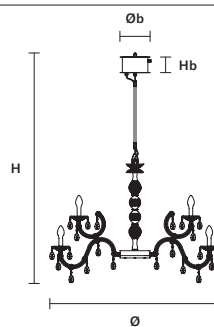

INTEGRATED LED LIGHTING
 12xWHITE LED SOURCE – 3000 K
 26 W TOT – 3360 NOMINAL LM
 (DRIVER INCLUDED)

DIMM TRIAC

DRYLIGHT S18 WHITE  IP66

Ø 113 cm / 44.50"
 H 150 cm / 59.10"
 ■ 16,1 kg / 35,49 lb EXTREME
 20,2 kg / 44,53 lb PREMIUM

DIMM TRIAC

DRYLIGHT S24 WHITE  IP66

Ø 113 cm / 44.50"
 H 165 cm / 65.00"
 ■ 23,5 kg / 51,80 lb EXTREME
 29,7 kg / 65,47 lb PREMIUM

H ROD 45 45 cm / 17.70" STANDARD
 H ROD 35 35 cm / 13.80" ON REQUEST
 H ROD 25 25 cm / 9.80" ON REQUEST