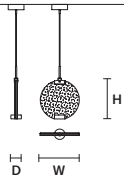

HORO S1

W 30 cm / 11.80"
D 8 cm / 3.10"
H 34 cm / 13.40"

STANDARD INTEGRATED LED LIGHTING
14,4 W CRI>95
3000 K – 1536 NOMINAL LM

ON REQUEST
14,4 W CRI>95
2700 K – 1464 NOMINAL LM

DIMMABLE
NO