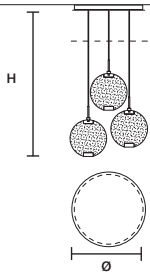

HORO C3 RD 60

∅ 60 cm / 23.60"
H MAX 155 cm / 61.00"

STANDARD INTEGRATED LED LIGHTING
43,2 W CRI>95
3000 K – 4608 NOMINAL LM

ON REQUEST
43,2 W CRI>95
2700 K – 4392 NOMINAL LM

DIMMABLE
0-10V