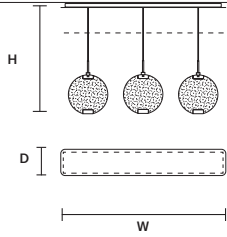

HORO C3 LN 125

W 125 cm / 49.20"
D 20 cm / 7.90"
H MAX 155 cm / 61.00"

STANDARD INTEGRATED LED LIGHTING
43,2 W CRI>95
3000 K – 4608 NOMINAL LM

ON REQUEST
43,2 W CRI>95
2700 K – 4392 NOMINAL LM

DIMMABLE
0-10V