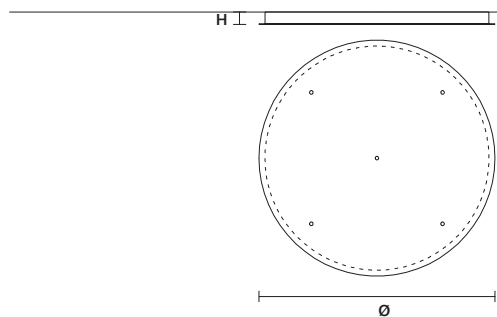

SINGLE CANOPY

	SIZE	FINISHINGS	PRODUCT NAME
	∅	G18	HORO S1
	H		
	∅	10 cm / 3.90"	
	H	4,3 cm / 1.70"	

SINGLE CANOPY

	SIZE	FINISHINGS	PRODUCT NAME
	∅	G18	HORO S3
	H		
	∅	19,2 cm / 7.60"	
	H	4 cm / 1.60"	

SINGLE CANOPY

	SIZE	FINISHINGS	PRODUCT NAME
	∅	G18	HORO S5
	H		
	∅	19,2 cm / 7.60"	
	H	4 cm / 1.60"	

LINEAR CANOPY LN 125

SIZE	FINISHINGS	PRODUCT NAME
W 125 cm / 49.20"	● V98	HORO C3 LN 125
D 20 cm / 7.90"		
H 4 cm / 1.60"		

LINEAR CANOPY LN 175

SIZE	FINISHINGS	PRODUCT NAME
W 175 cm / 68.90"	● V98	HORO C5 LN 175
D 20 cm / 7.90"		
H 4 cm / 1.60"		

ROUND CANOPY RD 60

SIZE	FINISHINGS	PRODUCT NAME
Ø 60 cm / 23.60"	● V98	HORO C3 RD 60
H 4 cm / 1.60"		

ROUND CANOPY RD 80

SIZE	FINISHINGS	PRODUCT NAME
Ø 80 cm / 31.50"	● V98	HORO C5 RD 80
H 4 cm / 1.60"		