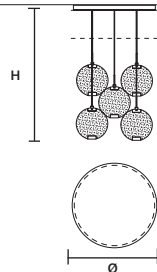

HORO C5 RD 80

∅ 80 cm / 31.50"
H MAX 155 cm / 61.00"

STANDARD INTEGRATED LED LIGHTING
72 W CRI>95
3000 K – 7680 NOMINAL LM

ON REQUEST
72 W CRI>95
2700 K – 7320 NOMINAL LM

DIMMABLE
0-10V