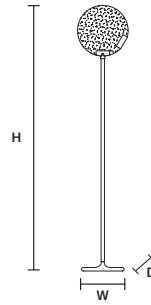

HORO STL	
	CCC CE
W	30 cm / 11.80"
D	25 cm / 9.80"
H	150 cm / 59.10"
STANDARD INTEGRATED LED LIGHTING	
14,4 W CRI>95	
3000 K – 1536 NOMINAL LM	
ON REQUEST	
14,4 W CRI>95	
2700 K – 1464 NOMINAL LM	
DIMMABLE	
OWN BUTTON