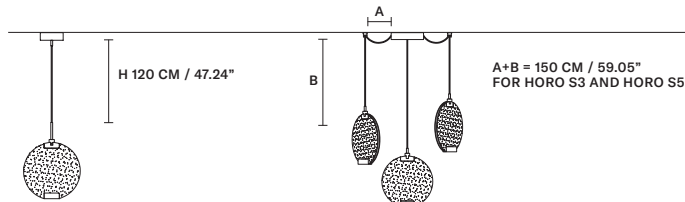

RS Rosa
Pink

SPECTRUM GLASS

SA Ambra
Amber

STANDARD CABLES

HORO S1 

W 30 cm / 11.80"
 D 8 cm / 3.10"
 H 34 cm / 13.40"

STANDARD INTEGRATED LED LIGHTING
 14,4 W CRI>95
 3000 K – 1536 NOMINAL LM

ON REQUEST
 14,4 W CRI>95
 2700 K – 1464 NOMINAL LM

	SIZE	FINISHINGS	PRODUCT NAME
	∅	G18	HORO S5
	H		
	∅	19,2 cm / 7.60"	
	H	4 cm / 1.60"	

LINEAR CANOPY LN 125

SIZE	FINISHINGS	PRODUCT NAME
W 125 cm / 49.20"	● V98	HORO C3 LN 125
D 20 cm / 7.90"		
H 4 cm / 1.60"		