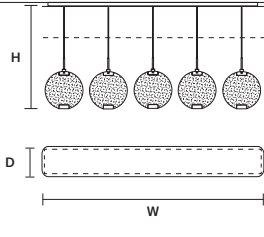

HORO C5 LN 175

W 175 cm / 68.90"
D 20 cm / 7.90"
H MAX 155 cm / 61.00"

STANDARD INTEGRATED LED LIGHTING
72 W CRI>95
3000 K – 7680 NOMINAL LM

ON REQUEST
72 W CRI>95
2700 K – 7320 NOMINAL LM

DIMMABLE
0-10V