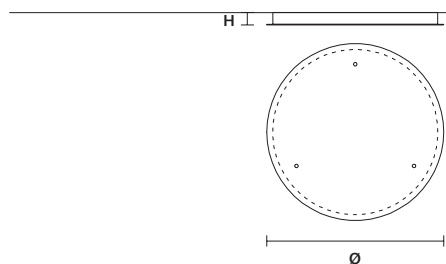

SINGLE CANOPY

	SIZE	FINISHINGS	PRODUCT NAME
	∅	G18	HORO S1
	H		
	∅	10 cm / 3.90"	
	H	4,3 cm / 1.70"	

SINGLE CANOPY

	SIZE	FINISHINGS	PRODUCT NAME
	∅	G18	HORO S3
	H		
	∅	19,2 cm / 7.60"	
	H	4 cm / 1.60"	

SINGLE CANOPY

	SIZE	FINISHINGS	PRODUCT NAME
	∅	G18	HORO S5
	H		
	∅	19,2 cm / 7.60"	
	H	4 cm / 1.60"	

LINEAR CANOPY LN 125

SIZE	FINISHINGS	PRODUCT NAME
W 125 cm / 49.20"	● V98	HORO C3 LN 125
D 20 cm / 7.90"		
H 4 cm / 1.60"		

LINEAR CANOPY LN 175

SIZE	FINISHINGS	PRODUCT NAME
W 175 cm / 68.90"	● V98	HORO C5 LN 175
D 20 cm / 7.90"		
H 4 cm / 1.60"		

ROUND CANOPY RD 60

SIZE	FINISHINGS	PRODUCT NAME
Ø 60 cm / 23.60"	● V98	HORO C3 RD 60
H 4 cm / 1.60"		