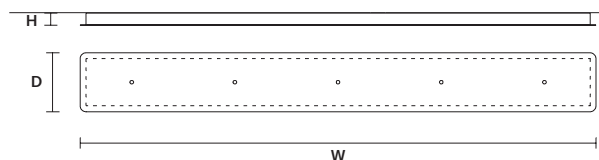

LINEAR CANOPY LN 175

SIZE	FINISHINGS	PRODUCT NAME
W 175 cm / 68.90"	● V98	HORO C5 LN 175
D 20 cm / 7.90"		
H 4 cm / 1.60"