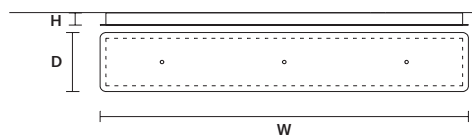

SINGLE CANOPY

	SIZE	FINISHINGS	PRODUCT NAME
	∅	G18	HORO S1
	H		
	∅	10 cm / 3.90"	
	H	4,3 cm / 1.70"	

SINGLE CANOPY

	SIZE	FINISHINGS	PRODUCT NAME
	∅	G18	HORO S3
	H		
	∅	19,2 cm / 7.60"	
	H	4 cm / 1.60"	

SINGLE CANOPY

	SIZE	FINISHINGS	PRODUCT NAME
	∅	G18	HORO S5
	H		
	∅	19,2 cm / 7.60"	
	H	4 cm / 1.60"	

LINEAR CANOPY LN 125

SIZE	FINISHINGS	PRODUCT NAME
W 125 cm / 49.20"	● V98	HORO C3 LN 125
D 20 cm / 7.90"		
H 4 cm / 1.60"		