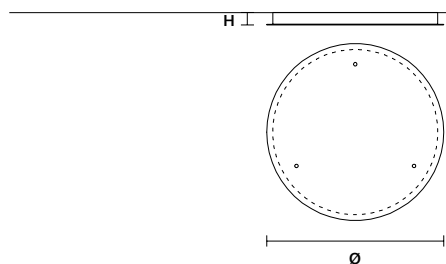

ø	80 cm / 31.50"
H MAX	155 cm / 61.00"
INTEGRATED LED LIGHTING	
72 W CRI>95	
3000 K – 7680 NOMINAL LM	
ON REQUEST	
72 W CRI>95	
2700 K – 7320 NOMINAL LM	
DIMMABLE	
0-10V	

SINGLE CANOPY

SIZE	FINISHINGS	PRODUCT NAME
Ø 14 cm / 5.50"	G18	HORO S1
H 4,3 cm / 1.70"		

SINGLE CANOPY

SIZE	FINISHINGS	PRODUCT NAME
Ø 19,2 cm / 7.60"	G18	HORO S3
H 4 cm / 1.60"		

SINGLE CANOPY

SIZE	FINISHINGS	PRODUCT NAME
Ø 19,2 cm / 7.60"	G18	HORO S5
H 4 cm / 1.60"		

LINEAR CANOPY LN 125

SIZE	FINISHINGS	PRODUCT NAME
W 125 cm / 49.20"	● V98	HORO C3 LN 125
D 20 cm / 7.90"		
H 4 cm / 1.60"		

LINEAR CANOPY LN 175

SIZE	FINISHINGS	PRODUCT NAME
W 175 cm / 68.90"	● V98	HORO C5 LN 175
D 20 cm / 7.90"		
H 4 cm / 1.60"		

ROUND CANOPY RD 60

SIZE	FINISHINGS	PRODUCT NAME
Ø 60 cm / 23.60"	● V98	HORO C3 RD 60
H 4 cm / 1.60"		