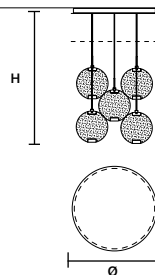

HORO C5 RD 80

ø	80 cm / 31.50"
H MAX	155 cm / 61.00"
INTEGRATED LED LIGHTING	
72 W CRI>95	
3000 K – 7680 NOMINAL LM	
ON REQUEST	
72 W CRI>95	
2700 K – 7320 NOMINAL LM	
DIMMABLE	
0-10V