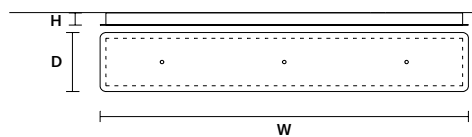

ø	80 cm / 31.50"
H MAX	155 cm / 61.00"
INTEGRATED LED LIGHTING	
72 W CRI>95	
3000 K – 7680 NOMINAL LM	
ON REQUEST	
72 W CRI>95	
2700 K – 7320 NOMINAL LM	
DIMMABLE	
0-10V	

SINGLE CANOPY

SIZE	FINISHINGS	PRODUCT NAME
Ø 14 cm / 5.50"	G18	HORO S1
H 4,3 cm / 1.70"		

SINGLE CANOPY

SIZE	FINISHINGS	PRODUCT NAME
Ø 19,2 cm / 7.60"	G18	HORO S3
H 4 cm / 1.60"		

SINGLE CANOPY

SIZE	FINISHINGS	PRODUCT NAME
Ø 19,2 cm / 7.60"	G18	HORO S5
H 4 cm / 1.60"		

LINEAR CANOPY LN 125

SIZE	FINISHINGS	PRODUCT NAME
W 125 cm / 49.20"	● V98	HORO C3 LN 125
D 20 cm / 7.90"		
H 4 cm / 1.60"		

LINEAR CANOPY LN 175

SIZE	FINISHINGS	PRODUCT NAME
W 175 cm / 68.90"	● V98	HORO C5 LN 175
D 20 cm / 7.90"		
H 4 cm / 1.60"		

ROUND CANOPY RD 60

SIZE	FINISHINGS	PRODUCT NAME
Ø 60 cm / 23.60"	● V98	HORO C3 RD 60
H 4 cm / 1.60"		