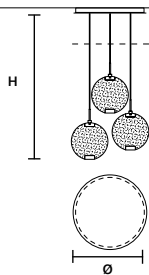

HORO C3 RD 60

ø	60 cm / 23.60"
H MAX	155 cm / 61.00"
INTEGRATED LED LIGHTING	
43,2 W CRI>95	
3000 K – 4608 NOMINAL LM	
ON REQUEST	
43,2 W CRI>95	
2700 K – 4392 NOMINAL LM	
DIMMABLE	
0-10V