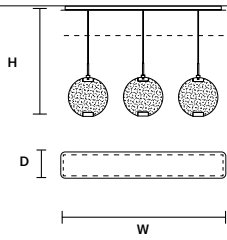

HORO C3 LN 125

W	125 cm / 49.20"
D	20 cm / 7.90"
H MAX	155 cm / 61.00"
INTEGRATED LED LIGHTING	
43,2 W CRI>95	
3000 K – 4608 NOMINAL LM	
ON REQUEST	
43,2 W CRI>95	
2700 K – 4392 NOMINAL LM	
DIMMABLE	
0-10V