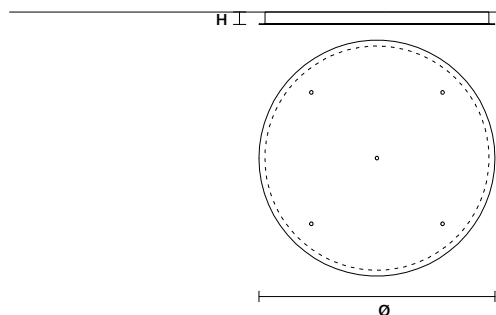

ø	80 cm / 31.50"
H MAX	155 cm / 61.00"
INTEGRATED LED LIGHTING	
72 W CRI>95	
3000 K – 7680 NOMINAL LM	
ON REQUEST	
72 W CRI>95	
2700 K – 7320 NOMINAL LM	
DIMMABLE	
0-10V	

SINGLE CANOPY

SIZE	FINISHINGS	PRODUCT NAME
Ø 14 cm / 5.50"	G18	HORO S1
H 4,3 cm / 1.70"		

SINGLE CANOPY

SIZE	FINISHINGS	PRODUCT NAME
Ø 19,2 cm / 7.60"	G18	HORO S3
H 4 cm / 1.60"		

SINGLE CANOPY

SIZE	FINISHINGS	PRODUCT NAME
Ø 19,2 cm / 7.60"	G18	HORO S5
H 4 cm / 1.60"		

LINEAR CANOPY LN 125

SIZE	FINISHINGS	PRODUCT NAME
W 125 cm / 49.20"	● V98	HORO C3 LN 125
D 20 cm / 7.90"		
H 4 cm / 1.60"		

LINEAR CANOPY LN 175

SIZE	FINISHINGS	PRODUCT NAME
W 175 cm / 68.90"	● V98	HORO C5 LN 175
D 20 cm / 7.90"		
H 4 cm / 1.60"		

ROUND CANOPY RD 60

SIZE	FINISHINGS	PRODUCT NAME
Ø 60 cm / 23.60"	● V98	HORO C3 RD 60
H 4 cm / 1.60"		

ROUND CANOPY RD 80

SIZE	FINISHINGS	PRODUCT NAME
Ø 80 cm / 31.50"	● V98	HORO C5 RD 80
H 4 cm / 1.60"		