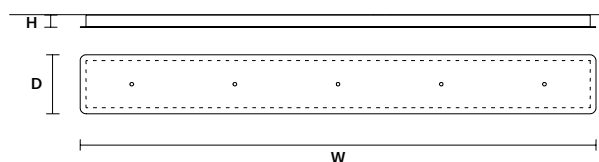

ø	80 cm / 31.50"
H MAX	155 cm / 61.00"
INTEGRATED LED LIGHTING	
72 W CRI>95	
3000 K – 7680 NOMINAL LM	
ON REQUEST	
72 W CRI>95	
2700 K – 7320 NOMINAL LM	
DIMMABLE	
0-10V	

SINGLE CANOPY

SIZE	FINISHINGS	PRODUCT NAME
Ø 14 cm / 5.50"	G18	HORO S1
H 4,3 cm / 1.70"		

SINGLE CANOPY

SIZE	FINISHINGS	PRODUCT NAME
Ø 19,2 cm / 7.60"	G18	HORO S3
H 4 cm / 1.60"		

SINGLE CANOPY

SIZE	FINISHINGS	PRODUCT NAME
Ø 19,2 cm / 7.60"	G18	HORO S5
H 4 cm / 1.60"		

LINEAR CANOPY LN 125

SIZE	FINISHINGS	PRODUCT NAME
W 125 cm / 49.20"	● V98	HORO C3 LN 125
D 20 cm / 7.90"		
H 4 cm / 1.60"		

LINEAR CANOPY LN 175

SIZE	FINISHINGS	PRODUCT NAME
W 175 cm / 68.90"	● V98	HORO C5 LN 175
D 20 cm / 7.90"		
H 4 cm / 1.60"		

ROUND CANOPY RD 60

SIZE	FINISHINGS	PRODUCT NAME
Ø 60 cm / 23.60"	● V98	HORO C3 RD 60
H 4 cm / 1.60"		