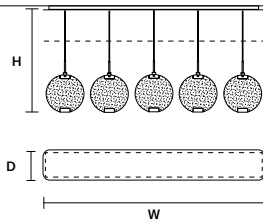

HORO C5 LN 175

W	175 cm / 68.90"
D	20 cm / 7.90"
H MAX	155 cm / 61.00"
INTEGRATED LED LIGHTING	
72 W CRI>95	
3000 K – 7680 NOMINAL LM	
ON REQUEST	
72 W CRI>95	
2700 K – 7320 NOMINAL LM	
DIMMABLE	
0-10V