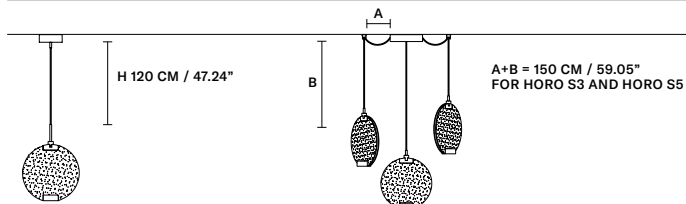

Horo

SUSPENSION
APPLIQUE
TABLE LAMP
FLOOR LAMP

Metal frame with prism or spectrum finishing glass diffuser.
LED lighting.

FINISHINGS

STANDARD

PRISM GLASS

MARBLE GLASS New

STANDARD CABLES