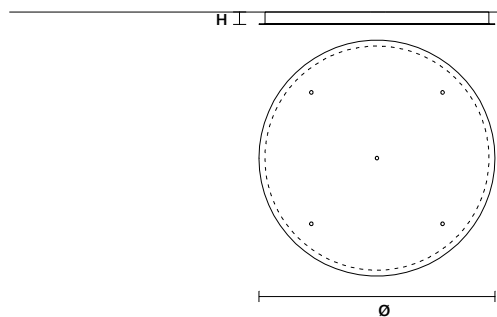

SINGLE CANOPY

	SIZE	FINISHINGS	PRODUCT NAME
	Ø	● G18	HORO S1
	H		

SINGLE CANOPY

	SIZE	FINISHINGS	PRODUCT NAME
	Ø	● G18	HORO S3
	H		

SINGLE CANOPY

	SIZE	FINISHINGS	PRODUCT NAME
	Ø	● G18	HORO S5
	H		

LINEAR CANOPY LN 125

SIZE	FINISHINGS	PRODUCT NAME
W 125 cm / 49.20"	● V98	HORO C3 LN 125
D 20 cm / 7.90"		
H 4 cm / 1.60"		

LINEAR CANOPY LN 175

SIZE	FINISHINGS	PRODUCT NAME
W 175 cm / 68.90"	● V98	HORO C5 LN 175
D 20 cm / 7.90"		
H 4 cm / 1.60"		

ROUND CANOPY RD 60

SIZE	FINISHINGS	PRODUCT NAME
Ø 60 cm / 23.60"	● V98	HORO C3 RD 60
H 4 cm / 1.60"		

ROUND CANOPY RD 80

SIZE	FINISHINGS	PRODUCT NAME
Ø 80 cm / 31.50"	● V98	HORO C5 RD 80
H 4 cm / 1.60"		