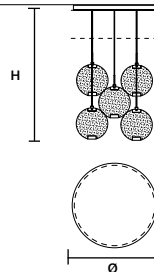

HORO C5 RD 80

∅ 80 cm / 31.50"
H MAX 155 cm / 61.00"

STANDARD INTEGRATED LED LIGHTING
72 W CRI>95
3000 K – 7680 NOMINAL LM

ON REQUEST
72 W CRI>95
2700 K – 7320 NOMINAL LM

DIMMABLE
0-10V