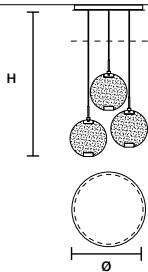

HORO C3 RD 60

∅ 60 cm / 23.60"
H MAX 155 cm / 61.00"

STANDARD INTEGRATED LED LIGHTING
43,2 W CRI>95
3000 K – 4608 NOMINAL LM

ON REQUEST
43,2 W CRI>95
2700 K – 4392 NOMINAL LM

DIMMABLE
0-10V