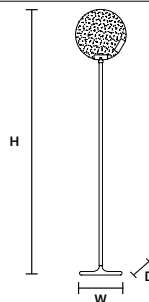

HORO STL	
W	30 cm / 11.80"
D	25 cm / 9.80"
H	150 cm / 59.10"
STANDARD INTEGRATED LED LIGHTING	
14,4 W CRI>95	
3000 K – 1536 NOMINAL LM	
ON REQUEST	
14,4 W CRI>95	
2700 K – 1464 NOMINAL LM	
DIMMABLE	
OWN BUTTON