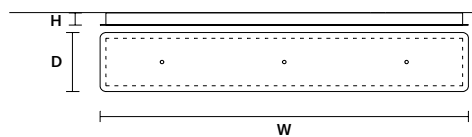

SINGLE CANOPY

	SIZE	FINISHINGS	PRODUCT NAME
	Ø	● G18	HORO S1
	H		

SINGLE CANOPY

	SIZE	FINISHINGS	PRODUCT NAME
	Ø	● G18	HORO S3
	H		

SINGLE CANOPY

	SIZE	FINISHINGS	PRODUCT NAME
	Ø	● G18	HORO S5
	H		

LINEAR CANOPY LN 125

SIZE	FINISHINGS	PRODUCT NAME
W 125 cm / 49.20"	● V98	HORO C3 LN 125
D 20 cm / 7.90"		
H 4 cm / 1.60"		

LINEAR CANOPY LN 175

SIZE	FINISHINGS	PRODUCT NAME
W 175 cm / 68.90"	● V98	HORO C5 LN 175
D 20 cm / 7.90"		
H 4 cm / 1.60"		