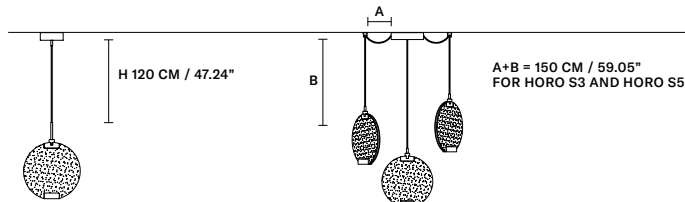

RS Rosa
Pink

MARBLE GLASS New

VA Variegato Ambra
Amber marbled glass

STANDARD CABLES

HORO S1 

W 30 cm / 11.80"
 D 8 cm / 3.10"
 H 34 cm / 13.40"

STANDARD INTEGRATED LED LIGHTING
 14,4 W CRI>95
 3000 K – 1536 NOMINAL LM

SIZE	FINISHINGS	PRODUCT NAME
W 125 cm / 49.20"	● V98	HORO C3 LN 125
D 20 cm / 7.90"		
H 4 cm / 1.60"		

LINEAR CANOPY LN 175

SIZE	FINISHINGS	PRODUCT NAME
W 175 cm / 68.90"	● V98	HORO C5 LN 175
D 20 cm / 7.90"		
H 4 cm / 1.60"		