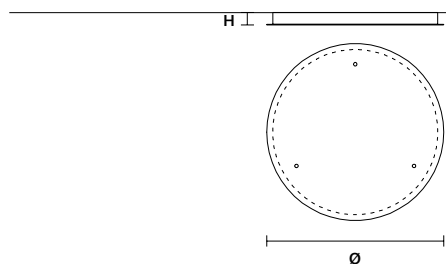

ROUND CANOPY RD 60

SIZE	FINISHINGS	PRODUCT NAME
Ø 60 cm / 23.60"	● V98	HORO C3 RD 60
H 4 cm / 1.60"