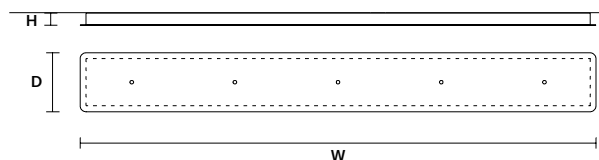

SINGLE CANOPY

	SIZE	FINISHINGS	PRODUCT NAME
	Ø	● G18	HORO S1
	H		

SINGLE CANOPY

	SIZE	FINISHINGS	PRODUCT NAME
	Ø	● G18	HORO S3
	H		

SINGLE CANOPY

	SIZE	FINISHINGS	PRODUCT NAME
	Ø	● G18	HORO S5
	H		

LINEAR CANOPY LN 125

SIZE	FINISHINGS	PRODUCT NAME
W 125 cm / 49.20"	● V98	HORO C3 LN 125
D 20 cm / 7.90"		
H 4 cm / 1.60"		

LINEAR CANOPY LN 175

SIZE	FINISHINGS	PRODUCT NAME
W 175 cm / 68.90"	● V98	HORO C5 LN 175
D 20 cm / 7.90"		
H 4 cm / 1.60"		