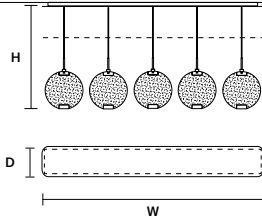

HORO C5 LN 175

W 175 cm / 68.90"
D 20 cm / 7.90"
H MAX 155 cm / 61.00"

STANDARD INTEGRATED LED LIGHTING
72 W CRI>95
3000 K – 7680 NOMINAL LM

ON REQUEST
72 W CRI>95
2700 K – 7320 NOMINAL LM

DIMMABLE
0-10V