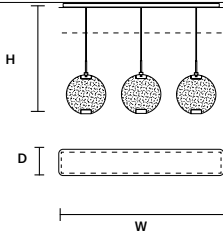

HORO C3 LN 125

W 125 cm / 49.20"
D 20 cm / 7.90"
H MAX 155 cm / 61.00"

STANDARD INTEGRATED LED LIGHTING
43,2 W CRI>95
3000 K – 4608 NOMINAL LM

ON REQUEST
43,2 W CRI>95
2700 K – 4392 NOMINAL LM

DIMMABLE
0-10V