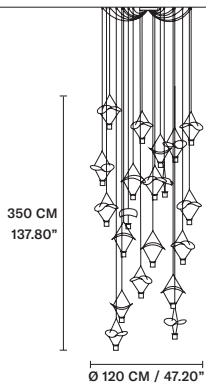

SUGGESTED CONFIGURATION FOR C5 P X4