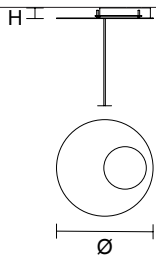

DIMMABLE  
 0- 10V

**VOLLEE C8P RD 80**

ø 80 cm / 31.50"  
 H 200 cm / 78.70"

STANDARD INTEGRATED LED LIGHTING  
 52,8 W CRI>90  
 3000 K – 6600 NOMINAL LM

ON REQUEST  
 52,8 W CRI>90  
 2700 K – 6270 NOMINAL LM

DIMMABLE  
 0- 10V

SINGLE CANOPY

SIZE	FRAME FINISHINGS	CANOPIY FINISHINGS	PRODUCT NAME
Ø 25 cm / 9.80"	● V95 ● V90 ● V99	● V91 + ● V98	VOLLEE S1 P UP/DOWN
H 3 cm / 1.20"			VOLLEE S1 G

SINGLE CANOPY

SIZE	FRAME FINISHINGS	CANOPIY FINISHINGS	PRODUCT NAME
Ø 18 cm / 7.10"	● V95 ● V90 ● V99	● V91	VOLLEE C4 G
H 4 cm / 1.60"			VOLLEE C2+2

SINGLE CANOPY

SIZE	FRAME FINISHINGS	CANOPIY FINISHINGS	PRODUCT NAME
Ø 18 cm / 7.10"	● V95 ● V90 ● V99	● V91	VOLLEE C5 P
H 4 cm / 1.60"			

LINEAR CANOPY LN 75

SIZE	FINISHINGS	PRODUCT NAME
W 75 cm / 29.50"	V98	VOLLEE C2G LN 75
D 20 cm / 7.90"		
H 4 cm / 1.60"		

LINEAR CANOPY LN 125

SIZE	FINISHINGS	PRODUCT NAME
W 125 cm / 49.20"	V98	VOLLEE C4P LN 125
D 20 cm / 7.90"		
H 4 cm / 1.60"		

ROUND CANOPY RD 60

SIZE	FINISHINGS	PRODUCT NAME
Ø 60 cm / 23.60"	V98	VOLLEE C4P RD 60
H 4 cm / 1.60"		