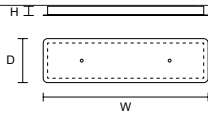

DIMMABLE  
 0- 10V

SINGLE CANOPY

SIZE	FRAME FINISHINGS	CANOPIY FINISHINGS	PRODUCT NAME
Ø 25 cm / 9.80"	● V95 ● V90 ● V99	● V91 + ● V98	VOLLEE S1 P UP/DOWN
H 3 cm / 1.20"			VOLLEE S1 G

SINGLE CANOPY

SIZE	FRAME FINISHINGS	CANOPIY FINISHINGS	PRODUCT NAME
Ø 18 cm / 7.10"	● V95 ● V90 ● V99	● V91	VOLLEE C4 G
H 4 cm / 1.60"			VOLLEE C2+2

SINGLE CANOPY

SIZE	FRAME FINISHINGS	CANOPIY FINISHINGS	PRODUCT NAME
Ø 18 cm / 7.10"	● V95 ● V90 ● V99	● V91	VOLLEE C5 P
H 4 cm / 1.60"			

LINEAR CANOPY LN 75

SIZE	FINISHINGS	PRODUCT NAME
W 75 cm / 29.50"	V98	VOLLEE C2G LN 75
D 20 cm / 7.90"		
H 4 cm / 1.60"		

LINEAR CANOPY LN 125

SIZE	FINISHINGS	PRODUCT NAME
W 125 cm / 49.20"	V98	VOLLEE C4P LN 125
D 20 cm / 7.90"		
H 4 cm / 1.60"		

ROUND CANOPY RD 60

SIZE	FINISHINGS	PRODUCT NAME
Ø 60 cm / 23.60"	V98	VOLLEE C4P RD 60
H 4 cm / 1.60"		