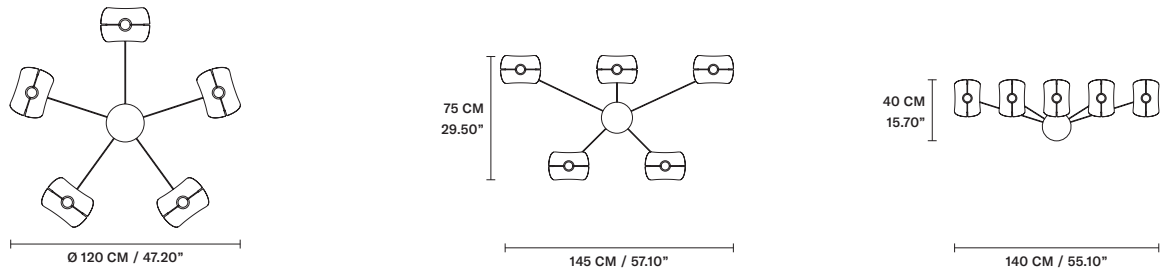

VOLLEE S1P DOWN		CE	UL
W	25 cm / 9.80"		
D	17,5 cm / 6.90"		
H	44 cm / 17.30"		
STANDARD INTEGRATED LED LIGHTING			
5,4 W CRI>90		3000 K – 688 NOMINAL LM	
ON REQUEST			
5,4 W CRI>90		2700 K – 653 NOMINAL LM	
DIMMABLE			
TRIAC			

VOLLEE S1P UP		CE	UL
W	25 cm / 9.80"		
D	17,5 cm / 6.90"		
H	44 cm / 17.30"		
STANDARD INTEGRATED LED LIGHTING			
5,4 W CRI>90		3000 K – 688 NOMINAL LM	
ON REQUEST			
5,4 W CRI>90		2700 K – 653 NOMINAL LM	
DIMMABLE			
TRIAC			

SUGGESTED CONFIGURATION FOR C5 P X4

**VOLLEE C2G LN 75**

W 75 cm / 29.50"  
 D 20 cm / 7.90"  
 H MAX 240 cm / 94.50"

STANDARD INTEGRATED LED LIGHTING  
 12,8 W CRI>90  
 3000 K – 1600 NOMINAL LM

ON REQUEST  
 12,8 W CRI>90  
 2700 K – 1520 NOMINAL LM

LINEAR CANOPY LN 125

SIZE	FINISHINGS	PRODUCT NAME
W 125 cm / 49.20"	V98	VOLLEE C4P LN 125
D 20 cm / 7.90"		
H 4 cm / 1.60"		

ROUND CANOPY RD 60

SIZE	FINISHINGS	PRODUCT NAME
Ø 60 cm / 23.60"	V98	VOLLEE C4P RD 60
H 4 cm / 1.60"		