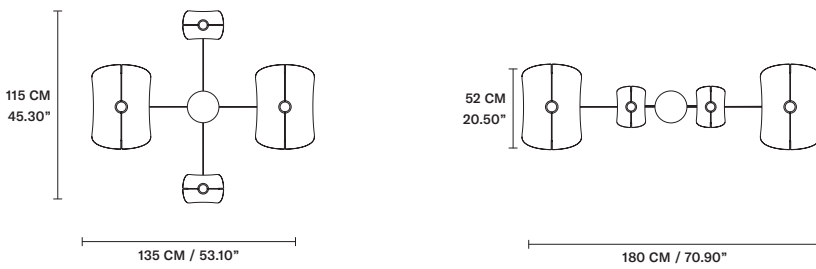

SUGGESTED CONFIGURATION FOR C 2+2