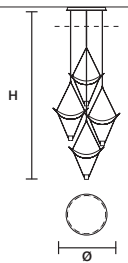

VOLLEE C4G RD 60

ø 96 cm / 37.80"
H 240 cm / 94.50"

STANDARD INTEGRATED LED LIGHTING
25,6 W CRI>90
3000 K – 3200 NOMINAL LM

ON REQUEST
25,6 W CRI>90
2700 K – 3040 NOMINAL LM

DIMMABLE
0- 10V