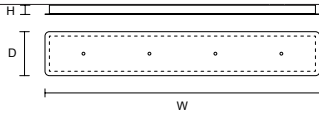

SINGLE CANOPY

SIZE	FRAME FINISHINGS	CANOPIY FINISHINGS	PRODUCT NAME
Ø 18 cm / 7.10"	● V95 ● V90 ● V99	● V91	VOLLEE C5 P
H 4 cm / 1.60"			

LINEAR CANOPY LN 75

SIZE	FINISHINGS	PRODUCT NAME
W 75 cm / 29.50"	V98	VOLLEE C2G LN 75
D 20 cm / 7.90"		
H 4 cm / 1.60"		

LINEAR CANOPY LN 125

SIZE	FINISHINGS	PRODUCT NAME
W 125 cm / 49.20"	V98	VOLLEE C4P LN 125
D 20 cm / 7.90"		
H 4 cm / 1.60"		

ROUND CANOPY RD 60

SIZE	FINISHINGS	PRODUCT NAME
Ø 60 cm / 23.60"	V98	VOLLEE C4P RD 60
H 4 cm / 1.60"		