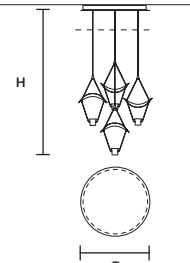

VOLLEE C4P RD 60

ø 60 cm / 23.60"
H 200 cm / 78.70"

STANDARD INTEGRATED LED LIGHTING
25,6 W CRI>90
3000 K – 3200 NOMINAL LM

ON REQUEST
25,6 W CRI>90
2700 K – 3040 NOMINAL LM

DIMMABLE
0- 10V