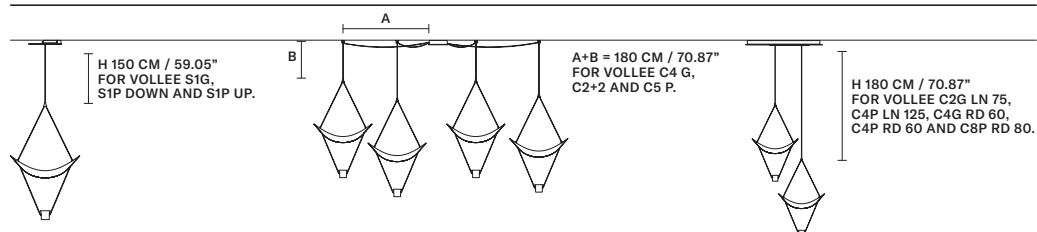

## STANDARD CABLES

VOLLEE S1G		CE	UL
W	52 cm / 20.50"		
D	36 cm / 14.20"		
H	88 cm / 34.60"		
STANDARD INTEGRATED LED LIGHTING			
7,5 W CRI>90		3000 K – 915 NOMINAL LM	
ON REQUEST			
7,5 W CRI>90		2700 K – 869 NOMINAL LM	
DIMMABLE			
TRIAC			

VOLLEE S1P DOWN		CE	UL
W	25 cm / 9.80"		
D	17,5 cm / 6.90"		
H	44 cm / 17.30"		
STANDARD INTEGRATED LED LIGHTING			
5,4 W CRI>90		3000 K – 688 NOMINAL LM	
ON REQUEST			
5,4 W CRI>90		2700 K – 653 NOMINAL LM	
DIMMABLE			
TRIAC			

VOLLEE S1P UP		CE	UL
W	25 cm / 9.80"		
D	17,5 cm / 6.90"		
H	44 cm / 17.30"		
STANDARD INTEGRATED LED LIGHTING			
5,4 W CRI>90		3000 K – 688 NOMINAL LM	
ON REQUEST			
5,4 W CRI>90		2700 K – 653 NOMINAL LM	
DIMMABLE			
TRIAC			

LINEAR CANOPY LN 125

SIZE	FINISHINGS	PRODUCT NAME
W 125 cm / 49.20"	V98	VOLLEE C4P LN 125
D 20 cm / 7.90"		
H 4 cm / 1.60"		

ROUND CANOPY RD 60

SIZE	FINISHINGS	PRODUCT NAME
Ø 60 cm / 23.60"	V98	VOLLEE C4P RD 60
H 4 cm / 1.60"		