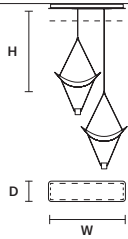

SUGGESTED CONFIGURATION FOR C5 P X4

**VOLLEE C2G LN 75**

W 75 cm / 29.50"  
 D 20 cm / 7.90"  
 H MAX 240 cm / 94.50"

STANDARD INTEGRATED LED LIGHTING  
 12,8 W CRI>90  
 3000 K – 1600 NOMINAL LM

ON REQUEST  
 12,8 W CRI>90  
 2700 K – 1520 NOMINAL LM

DIMMABLE  
 0- 10V

**VOLLEE C4P LN 125**

W 125 cm / 49.20"  
 D 20 cm / 7.90"  
 H MAX 200 cm / 78.70"

STANDARD INTEGRATED LED LIGHTING  
 25,6 W CRI>90  
 3000 K – 3200 NOMINAL LM

ON REQUEST  
 25,6 W CRI>90  
 2700 K – 3040 NOMINAL LM