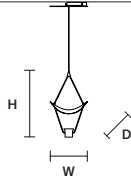

## STANDARD CABLES

VOLLEE S1G		CE	UL
W	52 cm / 20.50"		
D	36 cm / 14.20"		
H	88 cm / 34.60"		
STANDARD INTEGRATED LED LIGHTING			
7,5 W CRI>90		3000 K – 915 NOMINAL LM	
ON REQUEST			
7,5 W CRI>90		2700 K – 869 NOMINAL LM	
DIMMABLE			
TRIAC			

VOLLEE S1P DOWN		CE	UL
W	25 cm / 9.80"		
D	17,5 cm / 6.90"		
H	44 cm / 17.30"		
STANDARD INTEGRATED LED LIGHTING			
5,4 W CRI>90		3000 K – 688 NOMINAL LM	
ON REQUEST			
5,4 W CRI>90		2700 K – 653 NOMINAL LM	
DIMMABLE			
TRIAC			