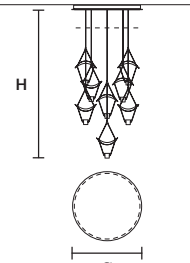

DIMMABLE  
 0- 10V

**VOLLEE C8P RD 80**

ø 80 cm / 31.50"  
 H 200 cm / 78.70"

STANDARD INTEGRATED LED LIGHTING  
 52,8 W CRI>90  
 3000 K – 6600 NOMINAL LM

ON REQUEST  
 52,8 W CRI>90  
 2700 K – 6270 NOMINAL LM

DIMMABLE  
 0- 10V

SINGLE CANOPY

SIZE	FRAME FINISHINGS	CANOPIY FINISHINGS	PRODUCT NAME
Ø 25 cm / 9.80"	● V95 ● V90 ● V99	● V91 + ● V98	VOLLEE S1 P UP/DOWN
H 3 cm / 1.20"			VOLLEE S1 G

SINGLE CANOPY

SIZE	FRAME FINISHINGS	CANOPIY FINISHINGS	PRODUCT NAME
Ø 18 cm / 7.10"	● V95 ● V90 ● V99	● V91	VOLLEE C4 G
H 4 cm / 1.60"			VOLLEE C2+2

SINGLE CANOPY

SIZE	FRAME FINISHINGS	CANOPIY FINISHINGS	PRODUCT NAME
Ø 18 cm / 7.10"	● V95 ● V90 ● V99	● V91	VOLLEE C5 P
H 4 cm / 1.60"			

LINEAR CANOPY LN 75

SIZE	FINISHINGS	PRODUCT NAME
W 75 cm / 29.50"	V98	VOLLEE C2G LN 75
D 20 cm / 7.90"		
H 4 cm / 1.60"		

LINEAR CANOPY LN 125

SIZE	FINISHINGS	PRODUCT NAME
W 125 cm / 49.20"	V98	VOLLEE C4P LN 125
D 20 cm / 7.90"		
H 4 cm / 1.60"		

ROUND CANOPY RD 60

SIZE	FINISHINGS	PRODUCT NAME
Ø 60 cm / 23.60"	V98	VOLLEE C4P RD 60
H 4 cm / 1.60"		