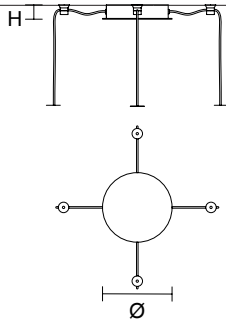

DIMMABLE  
 0- 10V

SINGLE CANOPY

SIZE	FRAME FINISHINGS	CANOPIY FINISHINGS	PRODUCT NAME
Ø 25 cm / 9.80"	● V95 ● V90 ● V99	● V91 + ● V98	VOLLEE S1 P UP/DOWN
H 3 cm / 1.20"			VOLLEE S1 G

SINGLE CANOPY

SIZE	FRAME FINISHINGS	CANOPIY FINISHINGS	PRODUCT NAME
Ø 18 cm / 7.10"	● V95 ● V90 ● V99	● V91	VOLLEE C4 G
H 4 cm / 1.60"			VOLLEE C2+2

SINGLE CANOPY

SIZE	FRAME FINISHINGS	CANOPIY FINISHINGS	PRODUCT NAME
Ø 18 cm / 7.10"	● V95 ● V90 ● V99	● V91	VOLLEE C5 P
H 4 cm / 1.60"			

LINEAR CANOPY LN 75

SIZE	FINISHINGS	PRODUCT NAME
W 75 cm / 29.50"	V98	VOLLEE C2G LN 75
D 20 cm / 7.90"		
H 4 cm / 1.60"		

LINEAR CANOPY LN 125

SIZE	FINISHINGS	PRODUCT NAME
W 125 cm / 49.20"	V98	VOLLEE C4P LN 125
D 20 cm / 7.90"		
H 4 cm / 1.60"		

ROUND CANOPY RD 60

SIZE	FINISHINGS	PRODUCT NAME
Ø 60 cm / 23.60"	V98	VOLLEE C4P RD 60
H 4 cm / 1.60"		