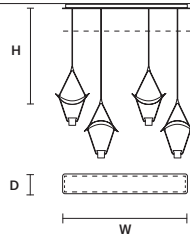

VOLLEE C4P LN 125

W 125 cm / 49.20"
D 20 cm / 7.90"
H MAX 200 cm / 78.70"

STANDARD INTEGRATED LED LIGHTING
25,6 W CRI>90
3000 K – 3200 NOMINAL LM

ON REQUEST
25,6 W CRI>90
2700 K – 3040 NOMINAL LM

DIMMABLE
0- 10V