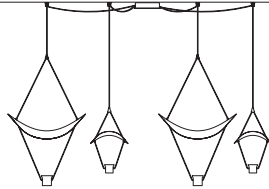

VOLLEE C4 G

VOLLEE C2+2

VOLLEE C5 P

STANDARD INTEGRATED LED LIGHTING

25,6 W CRI>90
3000 K – 3200 NOMINAL LM

ON REQUEST

25,6 W CRI>90
2700 K – 3040 NOMINAL LM

DIMMABLE

0- 10V

STANDARD INTEGRATED LED LIGHTING

25,6 W CRI>90
3000 K – 3200 NOMINAL LM

ON REQUEST

25,6 W CRI>90
2700 K – 3040 NOMINAL LM

DIMMABLE

0- 10V

STANDARD INTEGRATED LED LIGHTING

31 W CRI>90
3000 K – 3900 NOMINAL LM

ON REQUEST

31 W CRI>90
2700 K – 3705 NOMINAL LM

DIMMABLE

0- 10V