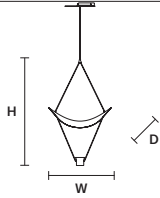

## STANDARD CABLES

VOLLEE S1G		CE	UL
W	52 cm / 20.50"		
D	36 cm / 14.20"		
H	88 cm / 34.60"		
STANDARD INTEGRATED LED LIGHTING			
7,5 W CRI>90		3000 K – 915 NOMINAL LM	
ON REQUEST			
7,5 W CRI>90		2700 K – 869 NOMINAL LM	
DIMMABLE			
TRIAC			

VOLLEE S1P DOWN		CE	UL
W	25 cm / 9.80"		
D	17,5 cm / 6.90"		
H	44 cm / 17.30"		
STANDARD INTEGRATED LED LIGHTING			
5,4 W CRI>90		3000 K – 688 NOMINAL LM	
ON REQUEST			
5,4 W CRI>90		2700 K – 653 NOMINAL LM	
DIMMABLE			
TRIAC			