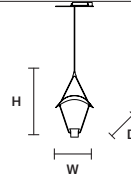

VOLLEE S1P UP		CE	UL
W	25 cm / 9.80"		
D	17,5 cm / 6.90"		
H	44 cm / 17.30"		
STANDARD INTEGRATED LED LIGHTING			
5,4 W CRI>90		3000 K – 688 NOMINAL LM	
ON REQUEST			
5,4 W CRI>90		2700 K – 653 NOMINAL LM	
DIMMABLE			
TRIAC