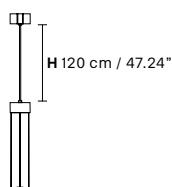

Standard cables for all suspensions