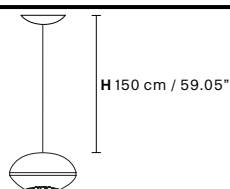

Standard cables for all suspensions