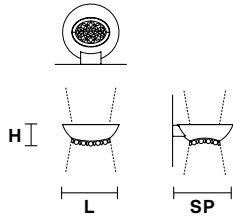

BLINK LED A1 P

BLINK LED A1 G

L 18 cm / 7.08"
SP 19 cm / 7.48"
H 7 cm / 2.75"

L 24 cm / 9.44"
SP 26 cm / 10.23"
H 8 cm / 3.14"

UP LED x 3 W CRI>90
3000 K - 425 Nominal lm
DOWN LED x 3 W CRI>90
3000 K - 425 Nominal lm
Dimmable: 1-10V + PUSH

UP LED x 4 W CRI>90
3000 K - 590 Nominal lm
DOWN LED x 4 W CRI>90
3000 K - 590 Nominal lm
Dimmable: 1-10V + PUSH