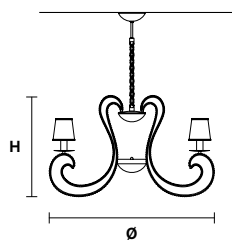

CRISTALIS 12