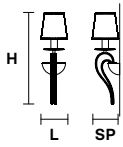

Ø 115 cm / 45.28"

H 70 cm / 27.56"

☞ 12×E14×40 W*

USA 12×E12×40 W*
(not included)

Paralumi/Shade SAT/14/ECRU

* Candle shape necessary
for lampshades

Ø 85 cm / 33.46"

H 60 cm / 23.62"

☞ 8×E14×40 W*

USA 8×E12×40 W*
(not included)

Paralumi/Shade SAT/14/ECRU

* Candle shape necessary
for lampshades

CRISTALIS PL24

CRISTALIS PL12

.....
Ø 110 cm / 43.31"
H 50 cm / 19.69"

.....
Ø 85 cm / 33.46"
H 40 cm / 15.75"

.....
 24×G9×40 W
USA 24×G9×40 W
 (not included)

.....
 12×G9×40 W
USA 12×G9×40 W
 (not included)

CRISTALIS A1

CRISTALIS A2

CRISTALIS TL1 P

CRISTALIS TL1 G

L 14 cm / 5.51"
SP 15 cm / 5.91"
H 45 cm / 17.72"

1×E14×40 W*
USA 1×E12×40 W*
(not included)

Ø 17 cm / 14.17"
H 30 cm / 6.69"

1×E14×40 W
USA 1×E12×40 W
(not included)

Ø 25 cm / 9.84"
H 42 cm / 16.53"

1×E14×40 W
USA 1×E12×40 W
(not included)