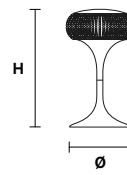

Ø 115 cm / 45.28"

H 70 cm / 27.56"

☞ 12×E14×40 W*

USA 12×E12×40 W*
(not included)

Paralumi/Shade SAT/14/ECRU

* Candle shape necessary
for lampshades

Ø 85 cm / 33.46"

H 60 cm / 23.62"

.....
 24×G9×40 W
USA 24×G9×40 W
 (not included)

.....
 12×G9×40 W
USA 12×G9×40 W
 (not included)

CRISTALIS A1

CRISTALIS A2

CRISTALIS TL1 P

CRISTALIS TL1 G

L 14 cm / 5.51"
SP 15 cm / 5.91"
H 45 cm / 17.72"

1×E14×40 W*
USA 1×E12×40 W*
(not included)

Paralumi/Shade SAT/13/ECRU
 * Candle shape necessary
 for lampshades

L 30 cm / 11.81"
SP 15 cm / 5.91"
H 45 cm / 17.72"

2×E14×40 W*
USA 2×E12×40 W*
(not included)

Paralumi/Shade SAT/13/ECRU
 * Candle shape necessary
 for lampshades

Ø 17 cm / 14.17"
H 30 cm / 6.69"

1×E14×40 W
USA 1×E12×40 W
(not included)

Ø 25 cm / 9.84"
H 42 cm / 16.53"

1×E14×40 W
USA 1×E12×40 W
(not included)