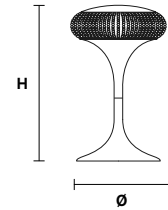

Ø 115 cm / 45.28"

H 70 cm / 27.56"

☞ 12×E14×40 W*

USA 12×E12×40 W*
(not included)

Paralumi/Shade SAT/14/ECRU

* Candle shape necessary
for lampshades

Ø 85 cm / 33.46"

H 60 cm / 23.62"

.....
 24×G9×40 W
USA 24×G9×40 W
 (not included)

.....
 12×G9×40 W
USA 12×G9×40 W
 (not included)

CRISTALIS A1

CRISTALIS A2

CRISTALIS TL1 P

CRISTALIS TL1 G

L 14 cm / 5.51"
SP 15 cm / 5.91"
H 45 cm / 17.72"

1×E14×40 W*
USA 1×E12×40 W*
(not included)

Paralumi/Shade SAT/13/ECRU
 * Candle shape necessary
 for lampshades

L 30 cm / 11.81"
SP 15 cm / 5.91"
H 45 cm / 17.72"

2×E14×40 W*
USA 2×E12×40 W*
(not included)

Paralumi/Shade SAT/13/ECRU
 * Candle shape necessary
 for lampshades

Ø 17 cm / 14.17"
H 30 cm / 6.69"

1×E14×40 W
USA 1×E12×40 W
(not included)

Ø 25 cm / 9.84"
H 42 cm / 16.53"

1×E14×40 W
USA 1×E12×40 W
(not included)