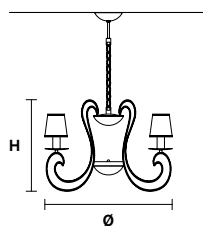

Ø 115 cm / 45.28"

H 70 cm / 27.56"

☞ 12×E14×40 W*

USA 12×E12×40 W*
(not included)

Paralumi/Shade SAT/14/ECRU

* Candle shape necessary
for lampshades

Ø 85 cm / 33.46"

H 60 cm / 23.62"

☞ 8×E14×40 W*

USA 8×E12×40 W*
(not included)

Paralumi/Shade SAT/14/ECRU

* Candle shape necessary
for lampshades

CRISTALIS PL24

CRISTALIS PL12

.....
Ø 110 cm / 43.31"
H 50 cm / 19.69"

.....
Ø 85 cm / 33.46"
H 40 cm / 15.75"

.....
 24×G9×40 W
USA 24×G9×40 W
 (not included)

.....
 12×G9×40 W
USA 12×G9×40 W
 (not included)

CRISTALIS A1

CRISTALIS A2

CRISTALIS TL1 P

CRISTALIS TL1 G

L 14 cm / 5.51"
SP 15 cm / 5.91"
H 45 cm / 17.72"

1×E14×40 W*
USA 1×E12×40 W*
(not included)

Ø 17 cm / 14.17"
H 30 cm / 6.69"

1×E14×40 W
USA 1×E12×40 W
(not included)

Ø 25 cm / 9.84"
H 42 cm / 16.53"

1×E14×40 W
USA 1×E12×40 W
(not included)