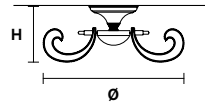

Ø 115 cm / 45.28"

H 70 cm / 27.56"

☞ 12×E14×40 W*

USA 12×E12×40 W*
(not included)

Paralumi/Shade SAT/14/ECRU

* Candle shape necessary
for lampshades

Ø 85 cm / 33.46"

H 60 cm / 23.62"

☞ 8×E14×40 W*

USA 8×E12×40 W*
(not included)

Paralumi/Shade SAT/14/ECRU

* Candle shape necessary
for lampshades

CRISTALIS PL24

CRISTALIS PL12

.....
Ø 110 cm / 43.31"
H 50 cm / 19.69"

.....
Ø 85 cm / 33.46"
H 40 cm / 15.75"

.....
 24×G9×40 W
USA 24×G9×40 W
 (not included)

.....
 12×G9×40 W
USA 12×G9×40 W
 (not included)

CRISTALIS A1

CRISTALIS A2

CRISTALIS TL1 P

CRISTALIS TL1 G

L 14 cm / 5.51"
SP 15 cm / 5.91"
H 45 cm / 17.72"

1×E14×40 W*
USA 1×E12×40 W*
(not included)

Ø 17 cm / 14.17"
H 30 cm / 6.69"

1×E14×40 W
USA 1×E12×40 W
(not included)

Ø 25 cm / 9.84"
H 42 cm / 16.53"

1×E14×40 W
USA 1×E12×40 W
(not included)