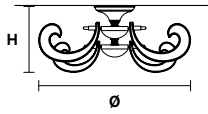

Ø 115 cm / 45.28"

H 70 cm / 27.56"

☞ 12×E14×40 W*

USA 12×E12×40 W*
(not included)

Paralumi/Shade SAT/14/ECRU

* Candle shape necessary
for lampshades

Ø 85 cm / 33.46"

H 60 cm / 23.62"

☞ 8×E14×40 W*

USA 8×E12×40 W*
(not included)

Paralumi/Shade SAT/14/ECRU

* Candle shape necessary
for lampshades

CRISTALIS PL24

CRISTALIS PL12

.....
Ø 110 cm / 43.31"
H 50 cm / 19.69"

.....
Ø 85 cm / 33.46"
H 40 cm / 15.75"

.....
 24×G9×40 W
USA 24×G9×40 W
 (not included)

.....
 12×G9×40 W
USA 12×G9×40 W
 (not included)

CRISTALIS A1

CRISTALIS A2

CRISTALIS TL1 P

CRISTALIS TL1 G

L 14 cm / 5.51"
SP 15 cm / 5.91"
H 45 cm / 17.72"

1×E14×40 W*
USA 1×E12×40 W*
(not included)

Ø 17 cm / 14.17"
H 30 cm / 6.69"

1×E14×40 W
USA 1×E12×40 W
(not included)

Ø 25 cm / 9.84"
H 42 cm / 16.53"

1×E14×40 W
USA 1×E12×40 W
(not included)