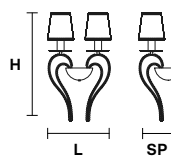

Ø 115 cm / 45.28"

H 70 cm / 27.56"

☞ 12×E14×40 W*

USA 12×E12×40 W*
(not included)

Paralumi/Shade SAT/14/ECRU

* Candle shape necessary
for lampshades

Ø 85 cm / 33.46"

H 60 cm / 23.62"

☞ 8×E14×40 W*

USA 8×E12×40 W*
(not included)

Paralumi/Shade SAT/14/ECRU

* Candle shape necessary
for lampshades

CRISTALIS PL24

CRISTALIS PL12

.....
Ø 110 cm / 43.31"
H 50 cm / 19.69"

.....
Ø 85 cm / 33.46"
H 40 cm / 15.75"

.....
 24×G9×40 W
USA 24×G9×40 W
 (not included)

.....
 12×G9×40 W
USA 12×G9×40 W
 (not included)

CRISTALIS A1

CRISTALIS A2

CRISTALIS TL1 P

CRISTALIS TL1 G

L 14 cm / 5.51"
SP 15 cm / 5.91"
H 45 cm / 17.72"

1×E14×40 W*
USA 1×E12×40 W*
(not included)

Ø 17 cm / 14.17"
H 30 cm / 6.69"

1×E14×40 W
USA 1×E12×40 W
(not included)

Ø 25 cm / 9.84"
H 42 cm / 16.53"

1×E14×40 W
USA 1×E12×40 W
(not included)