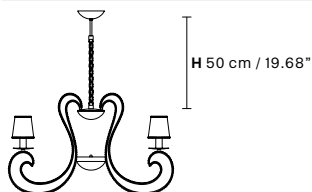

Standard chain for all chandeliers