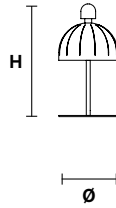

**CUPOLE BIL 3**

L 100 cm / 39.37"  
SP 30 cm / 11.81"  
H 100 cm / 39.37"

**DOWN** LED x 18 W CRI>90  
3000 K - 2550 Nominal lm  
**Dimmable:** PUSH + 1-10V

**CUPOLE ANG 3**

L 60 cm / 23.62"  
SP 65 cm / 25.59"  
H 100 cm / 39.37"

**DOWN** LED x 18 W CRI>90  
3000 K - 2550 Nominal lm  
**Dimmable:** PUSH + 1-10V

**CUPOLE A**

**L** 20 cm / 7.87"  
**SP** 23 cm / 9.05"  
**H** 34 cm / 13.38"

**DOWN** LED X 6 W CRI >90  
 3000 K - 850 Nominal lm  
**Dimmable:** PUSH + 1-10V

**CUPOLE TL**

**Ø** 30 cm / 11.81"  
**H** 57 cm / 22.44"

**DOWN** LED x 6 W CRI >90  
 3000 K - 850 Nominal lm  
**Dimmable:** OWN BUTTON

**CUPOLE STL**

**Ø** 30 cm / 11.81"  
**H** 160 cm / 62.99"

**DOWN** LED x 6 W CRI >90  
 3000 K - 850 Nominal lm  
**Dimmable:** OWN BUTTON