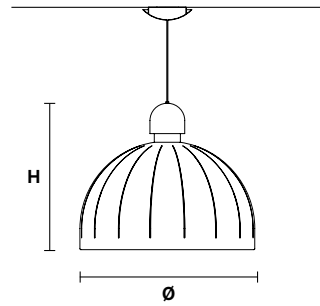

### Standard cables for all suspension

**CUPOLE S1 30**

Ø 30 cm / 11.81"  
H 27 cm / 10.6"

**DOWN** LED x 6 W CRI>90  
3000 K - 850 Nominal lm  
**Dimmable:** PUSH + 1-10V

**CUPOLE S1 50**

Ø 50 cm / 19.68"  
H 41 cm / 16.14"

**DOWN** LED x 18 W CRI>90  
3000 K - 2752 Nominal lm  
**Dimmable:** PUSH + 1-10V

**CUPOLE S1 80**

Ø 80 cm / 31.49"  
H 68 cm / 26.77"

**DOWN** LED x 21 W CRI>90  
3000 K - 3080 Nominal lm  
**Dimmable:** PUSH + 1-10V

**CUPOLE BIL 3**

L 100 cm / 39.37"  
SP 30 cm / 11.81"  
H 100 cm / 39.37"

**DOWN** LED x 18 W CRI>90  
3000 K - 2550 Nominal lm  
**Dimmable:** PUSH + 1-10V

**CUPOLE ANG 3**

L 60 cm / 23.62"  
SP 65 cm / 25.59"  
H 100 cm / 39.37"