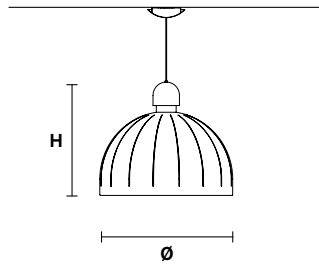

### Standard cables for all suspension

**CUPOLE S1 30**

Ø 30 cm / 11.81"  
H 27 cm / 10.6"

**DOWN** LED x 6 W CRI>90  
3000 K - 850 Nominal lm  
**Dimmable:** PUSH + 1-10V

**CUPOLE S1 50**

Ø 50 cm / 19.68"  
H 41 cm / 16.14"

**DOWN** LED x 18 W CRI>90  
3000 K - 2752 Nominal lm  
**Dimmable:** PUSH + 1-10V

**CUPOLE S1 80**

Ø 80 cm / 31.49"  
H 68 cm / 26.77"

**DOWN** LED x 21 W CRI>90  
3000 K - 3080 Nominal lm  
**Dimmable:** PUSH + 1-10V

**CUPOLE BIL 3**

L 100 cm / 39.37"  
SP 30 cm / 11.81"  
H 100 cm / 39.37"

**DOWN** LED x 18 W CRI>90  
3000 K - 2550 Nominal lm  
**Dimmable:** PUSH + 1-10V

**CUPOLE ANG 3**

L 60 cm / 23.62"  
SP 65 cm / 25.59"  
H 100 cm / 39.37"

**CUPOLE TL**

**Ø** 30 cm / 11.81"  
**H** 57 cm / 22.44"

**DOWN** LED x 6 W CRI >90  
 3000 K - 850 Nominal lm  
**Dimmable:** OWN BUTTON

**CUPOLE STL**

**Ø** 30 cm / 11.81"  
**H** 160 cm / 62.99"

**DOWN** LED x 6 W CRI >90  
 3000 K - 850 Nominal lm  
**Dimmable:** OWN BUTTON