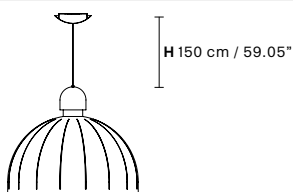

Standard cables for all suspension