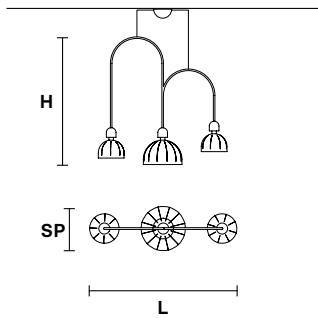

### Standard cables for all suspension

**CUPOLE S1 30**

Ø 30 cm / 11.81"  
H 27 cm / 10.6"

**DOWN** LED x 6 W CRI>90  
3000 K - 850 Nominal lm  
**Dimmable:** PUSH + 1-10V

**CUPOLE S1 50**

Ø 50 cm / 19.68"  
H 41 cm / 16.14"

**DOWN** LED x 18 W CRI>90  
3000 K - 2752 Nominal lm  
**Dimmable:** PUSH + 1-10V

**CUPOLE S1 80**

Ø 80 cm / 31.49"  
H 68 cm / 26.77"

**DOWN** LED x 21 W CRI>90  
3000 K - 3080 Nominal lm  
**Dimmable:** PUSH + 1-10V

**CUPOLE BIL 3**

L 100 cm / 39.37"  
SP 30 cm / 11.81"  
H 100 cm / 39.37"

**DOWN** LED x 18 W CRI>90  
3000 K - 2550 Nominal lm  
**Dimmable:** PUSH + 1-10V

**CUPOLE ANG 3**

L 60 cm / 23.62"  
SP 65 cm / 25.59"  
H 100 cm / 39.37"