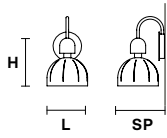

CUPOLE A

L 20 cm / 7.87"
SP 23 cm / 9.05"
H 34 cm / 13.38"

DOWN LED X 6 W CRI >90
3000 K - 850 Nominal lm
Dimmable: PUSH + 1-10V