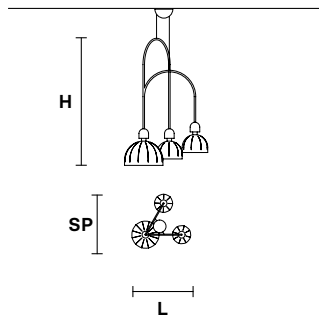

### Standard cables for all suspension

**CUPOLE S1 30**

Ø 30 cm / 11.81"  
H 27 cm / 10.6"

**DOWN** LED x 6 W CRI>90  
3000 K - 850 Nominal lm  
**Dimmable:** PUSH + 1-10V

**CUPOLE S1 50**

Ø 50 cm / 19.68"  
H 41 cm / 16.14"

**DOWN** LED x 18 W CRI>90  
3000 K - 2752 Nominal lm  
**Dimmable:** PUSH + 1-10V

**CUPOLE S1 80**

Ø 80 cm / 31.49"  
H 68 cm / 26.77"

**DOWN** LED x 21 W CRI>90  
3000 K - 3080 Nominal lm  
**Dimmable:** PUSH + 1-10V

**CUPOLE BIL 3**

L 100 cm / 39.37"  
SP 30 cm / 11.81"  
H 100 cm / 39.37"

**DOWN** LED x 18 W CRI>90  
3000 K - 2550 Nominal lm  
**Dimmable:** PUSH + 1-10V

**CUPOLE ANG 3**

L 60 cm / 23.62"  
SP 65 cm / 25.59"  
H 100 cm / 39.37"

**DOWN** LED x 18 W CRI>90  
3000 K - 2550 Nominal lm  
**Dimmable:** PUSH + 1-10V

**CUPOLE A**

**L** 20 cm / 7.87"  
**SP** 23 cm / 9.05"  
**H** 34 cm / 13.38"

**DOWN** LED X 6 W CRI >90  
 3000 K - 850 Nominal lm  
**Dimmable:** PUSH + 1-10V