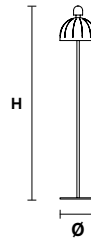

**DOWN** LED x 18 W CRI>90  
3000 K - 2752 Nominal lm  
**Dimmable:** PUSH + 1-10V

**CUPOLE S1 80**

Ø 80 cm / 31.49"  
H 68 cm / 26.77"

**DOWN** LED x 21 W CRI>90  
3000 K - 3080 Nominal lm  
**Dimmable:** PUSH + 1-10V

**CUPOLE BIL 3**

L 100 cm / 39.37"  
SP 30 cm / 11.81"  
H 100 cm / 39.37"

**DOWN** LED x 18 W CRI>90  
3000 K - 2550 Nominal lm  
**Dimmable:** PUSH + 1-10V

**CUPOLE ANG 3**

L 60 cm / 23.62"  
SP 65 cm / 25.59"  
H 100 cm / 39.37"

**DOWN** LED x 18 W CRI>90  
3000 K - 2550 Nominal lm  
**Dimmable:** PUSH + 1-10V

**CUPOLE A**

**L** 20 cm / 7.87"  
**SP** 23 cm / 9.05"  
**H** 34 cm / 13.38"

**DOWN** LED X 6 W CRI >90  
 3000 K - 850 Nominal lm  
**Dimmable:** PUSH + 1-10V

**CUPOLE TL**

**Ø** 30 cm / 11.81"  
**H** 57 cm / 22.44"

**DOWN** LED x 6 W CRI >90  
 3000 K - 850 Nominal lm  
**Dimmable:** OWN BUTTON

**CUPOLE STL**

**Ø** 30 cm / 11.81"  
**H** 160 cm / 62.99"

**DOWN** LED x 6 W CRI >90  
 3000 K - 850 Nominal lm  
**Dimmable:** OWN BUTTON