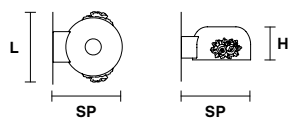

DAME A2

.....
L 20 cm / 7.87"
SP 18 cm / 7.08"
H 9.5 cm / 3.74"
.....

UP LED x 3 W CRI>90
3000 K - 425 Nominal lm
DOWN LED x 3 W CRI>90
3000 K - 425 Nominal lm
Dimmable: 1-10V + PUSH