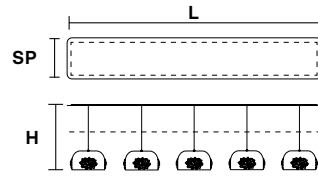

H 120 cm / 47.24"
Only for Dame S18

DAME S80**DAME S65****DAME S18**

Ø 80 cm / 31.49"

H 26 cm / 10.23"

LED x 25,3 W CRI>90
3000 K - 3496 Nominal lm
Dimmable: 1-10V + PUSH

Ø 65 cm / 25.59"

H 26 cm / 10.23"

LED x 13 W CRI>90
3000 K - 1840 Nominal lm
Dimmable: 1-10V + PUSH

Ø 18 cm / 7.08"

H 9.5 cm / 3.74"

LED x 4 W CRI>90
3000 K - 590 Nominal lm
Dimmable: 1-10V + PUSH

DAME C3 LN 75

L 75 cm / 29.52"
SP 20 cm / 7.87"
H max 130 cm / 51.18"

LED x 12 W CRI>90
 3000 K - 1770 Nominal lm
Dimmable: 1-10V + PUSH

DAME C5 LN 125

L 125 cm / 49.21"
SP 20 cm / 7.87"
H max 130 cm / 51.18"

LED x 20 W CRI>90
 3000 K - 2950 Nominal lm
Dimmable: 1-10V + PUSH + DALI

DAME C7 LN 175

L 175 cm / 68.89"
SP 20 cm / 7.87"
H max 130 cm / 51.18"