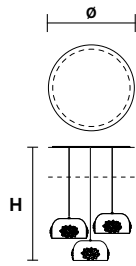

H 120 cm / 47.24"
Only for Dame S18

DAME S80**DAME S65****DAME S18**

Ø 80 cm / 31.49"

H 26 cm / 10.23"

LED x 25,3 W CRI>90
3000 K - 3496 Nominal lm
Dimmable: 1-10V + PUSH

Ø 65 cm / 25.59"

H 26 cm / 10.23"

LED x 13 W CRI>90
3000 K - 1840 Nominal lm
Dimmable: 1-10V + PUSH

Ø 18 cm / 7.08"

H 9.5 cm / 3.74"

LED x 4 W CRI>90
3000 K - 590 Nominal lm
Dimmable: 1-10V + PUSH

DAME C3 LN 75

L 75 cm / 29.52"
SP 20 cm / 7.87"
H max 130 cm / 51.18"

LED x 12 W CRI>90
 3000 K - 1770 Nominal lm
Dimmable: 1-10V + PUSH

DAME C5 LN 125

L 125 cm / 49.21"
SP 20 cm / 7.87"
H max 130 cm / 51.18"

LED x 20 W CRI>90
 3000 K - 2950 Nominal lm
Dimmable: 1-10V + PUSH + DALI

DAME C7 LN 175

L 175 cm / 68.89"
SP 20 cm / 7.87"
H max 130 cm / 51.18"

LED x 23,1 W CRI>90
 3000 K - 3430 Nominal lm
Dimmable: 1-10V + DALI + PUSH

DAME C3 RD 40

Ø 40 cm / 15.74"
H max 130 cm / 51.18"

LED x 12 W CRI>90
 3000 K - 1770 Nominal lm
Dimmable: 1-10V + PUSH

DAME C5 RD 60