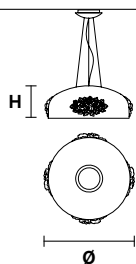

F01 Foglia oro
Gold leaf

Standard Materials : Cut Crystal

Cut Crystal

Family

Suspension

Applique

Standard cables for all suspension

H 150 cm / 59.05"
Only for Dame S80, Dame S65

H 120 cm / 47.24"
Only for Dame S18

DAME S80**DAME S65****DAME S18**

Ø 80 cm / 31.49"

H 26 cm / 10.23"

LED x 25,3 W CRI>90
3000 K - 3496 Nominal lm
Dimmable: 1-10V + PUSH

Ø 65 cm / 25.59"

H 26 cm / 10.23"

LED x 13 W CRI>90
3000 K - 1840 Nominal lm
Dimmable: 1-10V + PUSH

Ø 18 cm / 7.08"

H 9.5 cm / 3.74"

LED x 4 W CRI>90
3000 K - 590 Nominal lm
Dimmable: 1-10V + PUSH

DAME C3 LN 75

L 75 cm / 29.52"
SP 20 cm / 7.87"
H max 130 cm / 51.18"

LED x 12 W CRI>90
 3000 K - 1770 Nominal lm
Dimmable: 1-10V + PUSH

DAME C5 LN 125

L 125 cm / 49.21"
SP 20 cm / 7.87"
H max 130 cm / 51.18"

LED x 20 W CRI>90
 3000 K - 2950 Nominal lm
Dimmable: 1-10V + PUSH + DALI

DAME C7 LN 175

L 175 cm / 68.89"
SP 20 cm / 7.87"
H max 130 cm / 51.18"