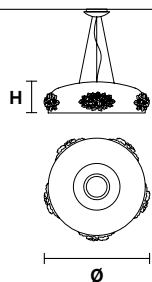

F01 Foglia oro
Gold leaf

Standard Materials : Cut Crystal

Cut Crystal

Family

Suspension

Applique

Standard cables for all suspension

H 150 cm / 59.05"
Only for Dame S80, Dame S65

H 120 cm / 47.24"
Only for Dame S18

DAME S80**DAME S65****DAME S18**

Ø 80 cm / 31.49"

H 26 cm / 10.23"

LED x 25,3 W CRI>90
3000 K - 3496 Nominal lm
Dimmable: 1-10V + PUSH

Ø 65 cm / 25.59"

H 26 cm / 10.23"

LED x 13 W CRI>90
3000 K - 1840 Nominal lm
Dimmable: 1-10V + PUSH

Ø 18 cm / 7.08"

H 9.5 cm / 3.74"

LED x 4 W CRI>90
3000 K - 590 Nominal lm
Dimmable: 1-10V + PUSH

DAME C3 LN 75

L 75 cm / 29.52"
SP 20 cm / 7.87"
H max 130 cm / 51.18"

LED x 12 W CRI>90
 3000 K - 1770 Nominal lm
Dimmable: 1-10V + PUSH

DAME C5 LN 125

L 125 cm / 49.21"
SP 20 cm / 7.87"
H max 130 cm / 51.18"

LED x 20 W CRI>90
 3000 K - 2950 Nominal lm
Dimmable: 1-10V + PUSH + DALI

DAME C7 LN 175

L 175 cm / 68.89"
SP 20 cm / 7.87"
H max 130 cm / 51.18"