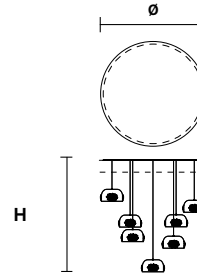

Ø 18 cm / 7.08"

H 9.5 cm / 3.74"

LED x 4 W CRI>90
3000 K - 590 Nominal lm
Dimmable: 1-10V + PUSH

DAME C3 LN 75

L 75 cm / 29.52"
SP 20 cm / 7.87"
H max 130 cm / 51.18"

LED x 12 W CRI>90
 3000 K - 1770 Nominal lm
Dimmable: 1-10V + PUSH

DAME C5 LN 125

L 125 cm / 49.21"
SP 20 cm / 7.87"
H max 130 cm / 51.18"

LED x 20 W CRI>90
 3000 K - 2950 Nominal lm
Dimmable: 1-10V + PUSH + DALI

DAME C7 LN 175

L 175 cm / 68.89"
SP 20 cm / 7.87"
H max 130 cm / 51.18"

LED x 23,1 W CRI>90
 3000 K - 3430 Nominal lm
Dimmable: 1-10V + DALI + PUSH

DAME C3 RD 40

Ø 40 cm / 15.74"
H max 130 cm / 51.18"

LED x 12 W CRI>90
 3000 K - 1770 Nominal lm
Dimmable: 1-10V + PUSH

DAME C5 RD 60

Ø 60 cm / 23.62"
H max 130 cm / 51.18"

LED x 20 W CRI>90
 3000 K - 2950 Nominal lm
Dimmable: 1-10V + DALI + PUSH

DAME C7 RD 80

Ø 80 cm / 31.49"
H max 130 cm / 51.18"

LED x 23,1 W CRI>90
 3000 K - 3430 Nominal lm
Dimmable: 1-10V + DALI + PUSH