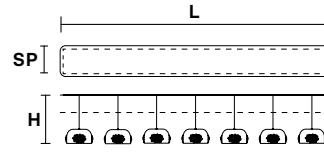

DAME C7 LN 175

L 175 cm / 68.89"
SP 20 cm / 7.87"
H max 130 cm / 51.18"

LED x 23,1 W CRI>90
3000 K - 3430 Nominal lm
Dimmable: 1-10V + DALI + PUSH