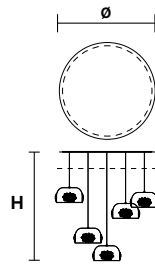

H 120 cm / 47.24"
Only for Dame S18

DAME S80**DAME S65****DAME S18**

Ø 80 cm / 31.49"

H 26 cm / 10.23"

LED x 25,3 W CRI>90
3000 K - 3496 Nominal lm
Dimmable: 1-10V + PUSH

Ø 65 cm / 25.59"

H 26 cm / 10.23"

LED x 13 W CRI>90
3000 K - 1840 Nominal lm
Dimmable: 1-10V + PUSH

Ø 18 cm / 7.08"

H 9.5 cm / 3.74"

LED x 4 W CRI>90
3000 K - 590 Nominal lm
Dimmable: 1-10V + PUSH

DAME C3 LN 75

L 75 cm / 29.52"
SP 20 cm / 7.87"
H max 130 cm / 51.18"

LED x 12 W CRI>90
 3000 K - 1770 Nominal lm
Dimmable: 1-10V + PUSH

DAME C5 LN 125

L 125 cm / 49.21"
SP 20 cm / 7.87"
H max 130 cm / 51.18"

LED x 20 W CRI>90
 3000 K - 2950 Nominal lm
Dimmable: 1-10V + PUSH + DALI

DAME C7 LN 175

L 175 cm / 68.89"
SP 20 cm / 7.87"
H max 130 cm / 51.18"

LED x 23,1 W CRI>90
 3000 K - 3430 Nominal lm
Dimmable: 1-10V + DALI + PUSH

DAME C3 RD 40

Ø 40 cm / 15.74"
H max 130 cm / 51.18"

LED x 12 W CRI>90
 3000 K - 1770 Nominal lm
Dimmable: 1-10V + PUSH

DAME C5 RD 60