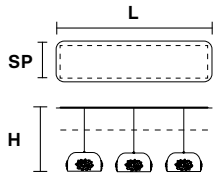

H 120 cm / 47.24"
Only for Dame S18

DAME S80**DAME S65****DAME S18**

Ø 80 cm / 31.49"

H 26 cm / 10.23"

LED x 25,3 W CRI>90
3000 K - 3496 Nominal lm
Dimmable: 1-10V + PUSH

Ø 65 cm / 25.59"

H 26 cm / 10.23"

LED x 13 W CRI>90
3000 K - 1840 Nominal lm
Dimmable: 1-10V + PUSH

Ø 18 cm / 7.08"

H 9.5 cm / 3.74"

LED x 4 W CRI>90
3000 K - 590 Nominal lm
Dimmable: 1-10V + PUSH

DAME C3 LN 75

L 75 cm / 29.52"
SP 20 cm / 7.87"
H max 130 cm / 51.18"

LED x 12 W CRI>90
 3000 K - 1770 Nominal lm
Dimmable: 1-10V + PUSH