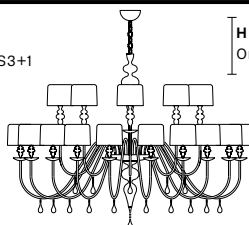

#### Table lamp

### Standard cables/chain for all chandeliers/suspensions

H 150 cm / 59.05"  
Only for Eva S10, Eva S8, Eva S5, Eva S3+1

H 100 cm / 39.37"  
Only for Eva S20+10

**EVA S20+10**

Ø 270 cm / 106.29"  
H 200 cm / 78.74"