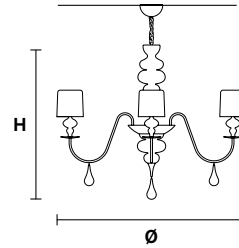

### Standard cables/chain for all chandeliers/suspensions

H 150 cm / 59.05"  
Only for Eva S10, Eva S8, Eva S5, Eva S3+1

H 100 cm / 39.37"  
Only for Eva S20+10

**EVA S20+10**

Ø 270 cm / 106.29"  
H 200 cm / 78.74"

30×E27×60 W max  
USA 30×E26×60 W max  
(not included)

Aluminum lampshades included

**EVA S10**

Ø 110 cm / 43.30"  
H 75 cm / 29.52"

10×E14×40 W max  
USA 10×E12×40 W max  
(not included)

Aluminum lampshades included

**EVA S8**

Ø 90 cm / 35.43"  
H 75 cm / 29.52"

8×E14×40 W max  
USA 8×E12×40 W max  
(not included)

Aluminum lampshades included

**EVA S5**

Ø 70 cm / 27.56"  
H 60 cm / 23.62"

5×E14×40 W max  
USA 5×E12×40 W max  
(not included)

Aluminum lampshades included

**EVA S3+1**

Ø 50 cm / 19.68"  
H 75 cm / 29.52"

3×E27×60 W max  
1×E14×40 W max  
USA 3×E26×60 W max  
1×E12×40 W max  
(not included)

Aluminum lampshades included

**EVA A3**

**L** 40 cm / 15.74"  
**SP** 20 cm / 7.87"  
**H** 70 cm / 27.56"