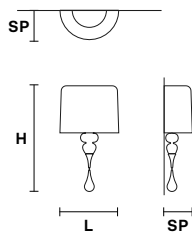

**EVA S8**

Ø 90 cm / 35.43"  
H 75 cm / 29.52"

8×E14×40 W max  
USA 8×E12×40 W max  
(not included)

Aluminum lampshades included

**EVA S5**

Ø 70 cm / 27.56"  
H 60 cm / 23.62"

5×E14×40 W max  
USA 5×E12×40 W max  
(not included)

Aluminum lampshades included

**EVA S3+1**

Ø 50 cm / 19.68"  
H 75 cm / 29.52"

3×E27×60 W max  
1×E14×40 W max  
USA 3×E26×60 W max  
1×E12×40 W max  
(not included)

Aluminum lampshades included

**EVA A3**

**L** 40 cm / 15.74"  
**SP** 20 cm / 7.87"  
**H** 70 cm / 27.56"

☉ 3×E27×60 W max  
**USA** 3×E26×60 W max  
*(not included)*

Aluminum lampshades included

**EVA A1 M**

**L** 30 cm / 11.81"  
**SP** 15 cm / 5.90"  
**H** 54 cm / 21.25"

☉ 1×E27×60 W max  
**USA** 1×E26×60 W max  
*(not included)*