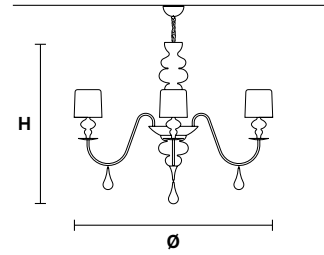

#### Floor lamp

### Standard cables/chain for all chandeliers/suspensions

H 150 cm / 59.05"  
Only for Eva S10, Eva S8, Eva S5, Eva S3+1

H 100 cm / 39.37"  
Only for Eva S20+10

**EVA S20+10**

Ø 270 cm / 106.29"  
H 200 cm / 78.74"

30×E27×60 W max  
USA 30×E26×60 W max  
(not included)

Aluminum lampshades included

**EVA S10**

Ø 110 cm / 43.30"  
H 75 cm / 29.52"

10×E14×40 W max  
USA 10×E12×40 W max  
(not included)

Aluminum lampshades included

**EVA S8**

Ø 90 cm / 35.43"  
H 75 cm / 29.52"

8×E14×40 W max  
USA 8×E12×40 W max  
(not included)

Aluminum lampshades included

**EVA S5**

Ø 70 cm / 27.56"  
H 60 cm / 23.62"

5×E14×40 W max  
USA 5×E12×40 W max  
(not included)