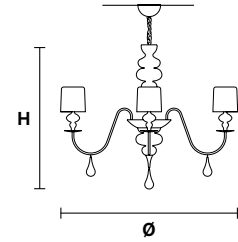

30×E27×60 W max  
USA 30×E26×60 W max  
(not included)

Aluminum lampshades included

**EVA S10**

Ø 110 cm / 43.30"  
H 75 cm / 29.52"

10×E14×40 W max  
USA 10×E12×40 W max  
(not included)

Aluminum lampshades included

**EVA S8**

Ø 90 cm / 35.43"  
H 75 cm / 29.52"

8×E14×40 W max  
USA 8×E12×40 W max  
(not included)

Aluminum lampshades included

**EVA S5**

Ø 70 cm / 27.56"  
H 60 cm / 23.62"

5×E14×40 W max  
USA 5×E12×40 W max  
(not included)

Aluminum lampshades included

**EVA S3+1**

Ø 50 cm / 19.68"  
H 75 cm / 29.52"

3×E27×60 W max  
1×E14×40 W max  
USA 3×E26×60 W max  
1×E12×40 W max  
(not included)

Aluminum lampshades included

**EVA A3**

**L** 40 cm / 15.74"  
**SP** 20 cm / 7.87"  
**H** 70 cm / 27.56"

☉ 3×E27×60 W max  
**USA** 3×E26×60 W max  
*(not included)*

Aluminum lampshades included

**EVA A1 M**

**L** 30 cm / 11.81"  
**SP** 15 cm / 5.90"  
**H** 54 cm / 21.25"

☉ 1×E27×60 W max  
**USA** 1×E26×60 W max  
*(not included)*