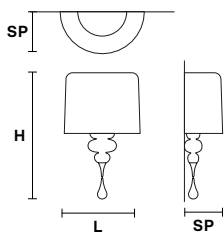

30×E27×60 W max  
USA 30×E26×60 W max  
(not included)

Aluminum lampshades included

**EVA S10**

Ø 110 cm / 43.30"  
H 75 cm / 29.52"

10×E14×40 W max  
USA 10×E12×40 W max  
(not included)

Aluminum lampshades included

**EVA S8**

Ø 90 cm / 35.43"  
H 75 cm / 29.52"

8×E14×40 W max  
USA 8×E12×40 W max  
(not included)

Aluminum lampshades included

**EVA S5**

Ø 70 cm / 27.56"  
H 60 cm / 23.62"

5×E14×40 W max  
USA 5×E12×40 W max  
(not included)

Aluminum lampshades included

**EVA S3+1**

Ø 50 cm / 19.68"  
H 75 cm / 29.52"

3×E27×60 W max  
1×E14×40 W max  
USA 3×E26×60 W max  
1×E12×40 W max  
(not included)

Aluminum lampshades included

**EVA A3**

**L** 40 cm / 15.74"  
**SP** 20 cm / 7.87"  
**H** 70 cm / 27.56"

☉ 3×E27×60 W max  
**USA** 3×E26×60 W max  
*(not included)*

Aluminum lampshades included

**EVA A1 M**

**L** 30 cm / 11.81"  
**SP** 15 cm / 5.90"  
**H** 54 cm / 21.25"

☉ 1×E27×60 W max  
**USA** 1×E26×60 W max  
*(not included)*