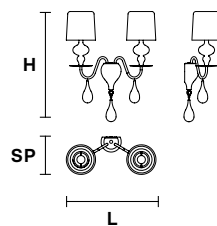

Aluminum lampshades included

**EVA S3+1**

Ø 50 cm / 19.68"  
H 75 cm / 29.52"

3×E27×60 W max  
1×E14×40 W max  
USA 3×E26×60 W max  
1×E12×40 W max  
(not included)

Aluminum lampshades included

**EVA A3**

**L** 40 cm / 15.74"  
**SP** 20 cm / 7.87"  
**H** 70 cm / 27.56"

☉ 3×E27×60 W max  
**USA** 3×E26×60 W max  
*(not included)*

Aluminum lampshades included

**EVA A1 M**

**L** 30 cm / 11.81"  
**SP** 15 cm / 5.90"  
**H** 54 cm / 21.25"

☉ 1×E27×60 W max  
**USA** 1×E26×60 W max  
*(not included)*

Aluminum lampshades included

**EVA A2**

**L** 40 cm / 15.74"  
**SP** 18 cm / 7.08"  
**H** 55 cm / 21.65"

☉ 2×E14×40 W max  
**USA** 2×E12×40 W max  
*(not included)*

Aluminum lampshades included

**EVA TL3+1G**

**Ø** 40 cm / 15.74"  
**H** 75 cm / 29.52"

☉ 3×E27×60 W max  
 1×E14×40 W max  
**USA** 3×E26×60 W max  
 1×E12×40 W max  
*(not included)*

Aluminum lampshades included

**EVA TL1 M**

**Ø** 30 cm / 11.81"  
**H** 53 cm / 20.86"