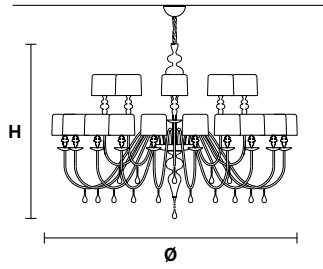

### Standard cables/chain for all chandeliers/suspensions

H 150 cm / 59.05"  
Only for Eva S10, Eva S8, Eva S5, Eva S3+1

H 100 cm / 39.37"  
Only for Eva S20+10

**EVA S20+10**

Ø 270 cm / 106.29"  
H 200 cm / 78.74"

30×E27×60 W max  
USA 30×E26×60 W max  
(not included)

Aluminum lampshades included

**EVA S10**

Ø 110 cm / 43.30"  
H 75 cm / 29.52"

10×E14×40 W max  
USA 10×E12×40 W max  
(not included)

Aluminum lampshades included