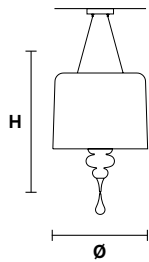

30×E27×60 W max  
USA 30×E26×60 W max  
(not included)

Aluminum lampshades included

**EVA S10**

Ø 110 cm / 43.30"  
H 75 cm / 29.52"

10×E14×40 W max  
USA 10×E12×40 W max  
(not included)

Aluminum lampshades included

**EVA S8**

Ø 90 cm / 35.43"  
H 75 cm / 29.52"

8×E14×40 W max  
USA 8×E12×40 W max  
(not included)

Aluminum lampshades included

**EVA S5**

Ø 70 cm / 27.56"  
H 60 cm / 23.62"

5×E14×40 W max  
USA 5×E12×40 W max  
(not included)

Aluminum lampshades included

**EVA S3+1**

Ø 50 cm / 19.68"  
H 75 cm / 29.52"

3×E27×60 W max  
1×E14×40 W max  
USA 3×E26×60 W max  
1×E12×40 W max  
(not included)

Aluminum lampshades included

**EVA A3**

**L** 40 cm / 15.74"  
**SP** 20 cm / 7.87"  
**H** 70 cm / 27.56"

☉ 3×E27×60 W max  
**USA** 3×E26×60 W max  
*(not included)*

Aluminum lampshades included

**EVA A1 M**

**L** 30 cm / 11.81"  
**SP** 15 cm / 5.90"  
**H** 54 cm / 21.25"

☉ 1×E27×60 W max  
**USA** 1×E26×60 W max  
*(not included)*