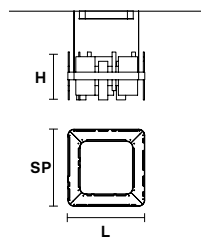

HONICÉ S150

L	150 cm / 59.05"
SP	8 cm / 3.14"
H	33 cm / 12.99"
.....	
UP	LED x 17W CRI>95 3000K - 1296 Nominal lm
DOWN	LED x 33.5W CRI>95 3000K - 3024 Nominal lm
Dimmable: 0-10V	

HONICÉ S100

L	100 cm / 39.37"
SP	8 cm / 3.14"
H	33 cm / 12.99"
.....	
UP	LED x 9.36W CRI>95 3000K - 864 Nominal lm
DOWN	LED x 21.1 W CRI>95 3000K - 1944 Nominal lm
Dimmable: 0-10V	

HONICÉ S70

L	70 cm / 27.55"
SP	8 cm / 3.14"
H	33 cm / 12.99"
.....	
UP	LED x 7W CRI >95 3000K - 927 Nominal lm
DOWN	LED x 15W CRI >95 3000K 2008 Nominal lm
Dimmable: 0-10V	

HONICÉ S80

L	80 cm / 31.49"
SP	80 cm / 31.49"
H	33 cm / 12.99"
.....	
UP	LED x 28.1W CRI>95 3000K - 3024 Nominal lm
DOWN	LED x 60.85 W CRI>95 3000K - 5184 Nominal lm
Dimmable: 0-10V	

HONICÉ S50

L	50 cm / 19.68"
SP	50 cm / 19.68"
H	33 cm / 12.99"
.....	
UP	LED x 15.21W CRI>95 3000K - 1404 Nominal lm
DOWN	LED x 32.76 W CRI>95 3000K - 3024 Nominal lm
Dimmable: 0-10V	

HONICÉ A65**HONICÉ A37**

L 65 cm / 25.59"
SP 10 cm / 3.93"
H 33 cm / 12.99"

L 37 cm / 14.56"
SP 10 cm / 3.93"
H 33 cm / 12.99"

UP LED x 5.8W CRI>95
 3000K - 594 Nominal lm
DOWN LED x 5.8 W CRI>95
 3000K - 594 Nominal lm
Dimmable: 1-10V+PUSH