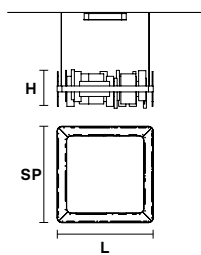

HONICÉ S150

L	150 cm / 59.05"
SP	8 cm / 3.14"
H	33 cm / 12.99"
.....	
UP	LED x 17W CRI>95 3000K - 1296 Nominal lm
DOWN	LED x 33.5W CRI>95 3000K - 3024 Nominal lm
Dimmable: 0-10V	

HONICÉ S100

L	100 cm / 39.37"
SP	8 cm / 3.14"
H	33 cm / 12.99"
.....	
UP	LED x 9.36W CRI>95 3000K - 864 Nominal lm
DOWN	LED x 21.1 W CRI>95 3000K - 1944 Nominal lm
Dimmable: 0-10V	

HONICÉ S70

L	70 cm / 27.55"
SP	8 cm / 3.14"
H	33 cm / 12.99"
.....	
UP	LED x 7W CRI >95 3000K - 927 Nominal lm
DOWN	LED x 15W CRI >95 3000K 2008 Nominal lm
Dimmable: 0-10V	

HONICÉ S80

L	80 cm / 31.49"
SP	80 cm / 31.49"
H	33 cm / 12.99"
.....	
UP	LED x 28.1W CRI>95 3000K - 3024 Nominal lm
DOWN	LED x 60.85 W CRI>95 3000K - 5184 Nominal lm
Dimmable: 0-10V	

HONICÉ S50

L	50 cm / 19.68"
SP	50 cm / 19.68"
H	33 cm / 12.99"
.....	
UP	LED x 15.21W CRI>95 3000K - 1404 Nominal lm
DOWN	LED x 32.76 W CRI>95 3000K - 3024 Nominal lm
Dimmable: 0-10V	

HONICÉ A65**HONICÉ A37**

L 65 cm / 25.59"
SP 10 cm / 3.93"
H 33 cm / 12.99"

L 37 cm / 14.56"
SP 10 cm / 3.93"
H 33 cm / 12.99"

UP LED x 5.8W CRI>95
 3000K - 594 Nominal lm
DOWN LED x 5.8 W CRI>95
 3000K - 594 Nominal lm
Dimmable: 1-10V+PUSH