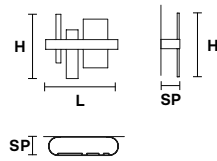

HONICÉ S150

L	150 cm / 59.05"
SP	8 cm / 3.14"
H	33 cm / 12.99"
.....	
UP	LED x 17W CRI>95 3000K - 1296 Nominal lm
DOWN	LED x 33.5W CRI>95 3000K - 3024 Nominal lm
Dimmable: 0-10V	

HONICÉ S100

L	100 cm / 39.37"
SP	8 cm / 3.14"
H	33 cm / 12.99"
.....	
UP	LED x 9.36W CRI>95 3000K - 864 Nominal lm
DOWN	LED x 21.1 W CRI>95 3000K - 1944 Nominal lm
Dimmable: 0-10V	

HONICÉ S70

L	70 cm / 27.55"
SP	8 cm / 3.14"
H	33 cm / 12.99"
.....	
UP	LED x 7W CRI >95 3000K - 927 Nominal lm
DOWN	LED x 15W CRI >95 3000K 2008 Nominal lm
Dimmable: 0-10V	

HONICÉ S80

L	80 cm / 31.49"
SP	80 cm / 31.49"
H	33 cm / 12.99"
.....	
UP	LED x 28.1W CRI>95 3000K - 3024 Nominal lm
DOWN	LED x 60.85 W CRI>95 3000K - 5184 Nominal lm
Dimmable: 0-10V	

HONICÉ S50

L	50 cm / 19.68"
SP	50 cm / 19.68"
H	33 cm / 12.99"
.....	
UP	LED x 15.21W CRI>95 3000K - 1404 Nominal lm
DOWN	LED x 32.76 W CRI>95 3000K - 3024 Nominal lm
Dimmable: 0-10V	

HONICÉ A65**HONICÉ A37**

L 65 cm / 25.59"
SP 10 cm / 3.93"
H 33 cm / 12.99"

L 37 cm / 14.56"
SP 10 cm / 3.93"
H 33 cm / 12.99"

UP LED x 5.8W CRI>95
 3000K - 594 Nominal lm
DOWN LED x 5.8 W CRI>95
 3000K - 594 Nominal lm
Dimmable: 1-10V+PUSH