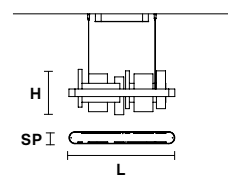

HONICÉ S150

L	150 cm / 59.05"
SP	8 cm / 3.14"
H	33 cm / 12.99"
.....	
UP	LED x 17W CRI>95 3000K - 1296 Nominal lm
DOWN	LED x 33.5W CRI>95 3000K - 3024 Nominal lm
Dimmable: 0-10V	

HONICÉ S100

L	100 cm / 39.37"
SP	8 cm / 3.14"
H	33 cm / 12.99"
.....	
UP	LED x 9.36W CRI>95 3000K - 864 Nominal lm
DOWN	LED x 21.1 W CRI>95 3000K - 1944 Nominal lm
Dimmable: 0-10V	

HONICÉ S70

L	70 cm / 27.55"
SP	8 cm / 3.14"
H	33 cm / 12.99"
.....	
UP	LED x 7W CRI >95 3000K - 927 Nominal lm
DOWN	LED x 15W CRI >95 3000K 2008 Nominal lm
Dimmable: 0-10V	

HONICÉ S80

L	80 cm / 31.49"
SP	80 cm / 31.49"
H	33 cm / 12.99"
.....	
UP	LED x 28.1W CRI>95 3000K - 3024 Nominal lm
DOWN	LED x 60.85 W CRI>95 3000K - 5184 Nominal lm
Dimmable: 0-10V	

HONICÉ S50

L	50 cm / 19.68"
SP	50 cm / 19.68"
H	33 cm / 12.99"
.....	
UP	LED x 15.21W CRI>95 3000K - 1404 Nominal lm
DOWN	LED x 32.76 W CRI>95 3000K - 3024 Nominal lm
Dimmable: 0-10V	

HONICÉ A65**HONICÉ A37**

L 65 cm / 25.59"
SP 10 cm / 3.93"
H 33 cm / 12.99"

L 37 cm / 14.56"
SP 10 cm / 3.93"
H 33 cm / 12.99"

UP LED x 5.8W CRI>95
 3000K - 594 Nominal lm
DOWN LED x 5.8 W CRI>95
 3000K - 594 Nominal lm
Dimmable: 1-10V+PUSH