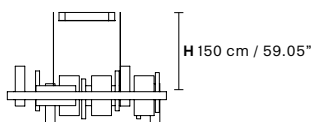

Family

Suspension

Applique

Standard cables for all suspensions

HONICÉ S200

L	200 cm / 78.74"
SP	8 cm / 3.14"
H	33 cm / 12.99"
.....	
UP	LED x 21.1W CRI>95 3000K - 1944 Nominal lm
DOWN	LED x 44.46 W CRI>95 3000K - 4104 Nominal lm
Dimmable: 0-10V	

HONICÉ S150

L	150 cm / 59.05"
SP	8 cm / 3.14"
H	33 cm / 12.99"
.....	
UP	LED x 17W CRI>95 3000K - 1296 Nominal lm
DOWN	LED x 33.5W CRI>95 3000K - 3024 Nominal lm
Dimmable: 0-10V	

HONICÉ S100

L	100 cm / 39.37"
SP	8 cm / 3.14"
H	33 cm / 12.99"
.....	
UP	LED x 9.36W CRI>95 3000K - 864 Nominal lm
DOWN	LED x 21.1 W CRI>95 3000K - 1944 Nominal lm
Dimmable: 0-10V	

HONICÉ S70

L	70 cm / 27.55"
SP	8 cm / 3.14"
H	33 cm / 12.99"
.....	
UP	LED x 7W CRI >95 3000K - 927 Nominal lm
DOWN	LED x 15W CRI >95 3000K 2008 Nominal lm
Dimmable: 0-10V	

HONICÉ S80

L	80 cm / 31.49"
SP	80 cm / 31.49"
H	33 cm / 12.99"
.....	
UP	LED x 28.1W CRI>95 3000K - 3024 Nominal lm
DOWN	LED x 60.85 W CRI>95 3000K - 5184 Nominal lm
Dimmable: 0-10V	

L 65 cm / 25.59"
SP 10 cm / 3.93"
H 33 cm / 12.99"

L 37 cm / 14.56"
SP 10 cm / 3.93"
H 33 cm / 12.99"

UP LED x 5.8W CRI>95
 3000K - 594 Nominal lm
DOWN LED x 5.8 W CRI>95
 3000K - 594 Nominal lm
Dimmable: 1-10V+PUSH