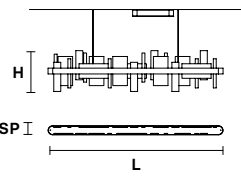

Family

Suspension

Applique

Standard cables for all suspensions

HONICÉ S200

L	200 cm / 78.74"
SP	8 cm / 3.14"
H	33 cm / 12.99"
.....	
UP	LED x 21.1W CRI>95 3000K - 1944 Nominal lm
DOWN	LED x 44.46 W CRI>95 3000K - 4104 Nominal lm
Dimmable: 0-10V	

HONICÉ S150

L	150 cm / 59.05"
SP	8 cm / 3.14"
H	33 cm / 12.99"
.....	
UP	LED x 17W CRI>95 3000K - 1296 Nominal lm
DOWN	LED x 33.5W CRI>95 3000K - 3024 Nominal lm
Dimmable: 0-10V	

HONICÉ S100

L	100 cm / 39.37"
SP	8 cm / 3.14"
H	33 cm / 12.99"
.....	
UP	LED x 9.36W CRI>95 3000K - 864 Nominal lm
DOWN	LED x 21.1 W CRI>95 3000K - 1944 Nominal lm
Dimmable: 0-10V	

HONICÉ S70

L	70 cm / 27.55"
SP	8 cm / 3.14"
H	33 cm / 12.99"
.....	
UP	LED x 7W CRI >95 3000K - 927 Nominal lm
DOWN	LED x 15W CRI >95 3000K 2008 Nominal lm
Dimmable: 0-10V	

HONICÉ S80

L	80 cm / 31.49"
SP	80 cm / 31.49"
H	33 cm / 12.99"
.....	
UP	LED x 28.1W CRI>95 3000K - 3024 Nominal lm
DOWN	LED x 60.85 W CRI>95 3000K - 5184 Nominal lm
Dimmable: 0-10V	

L 65 cm / 25.59"
SP 10 cm / 3.93"
H 33 cm / 12.99"

L 37 cm / 14.56"
SP 10 cm / 3.93"
H 33 cm / 12.99"

UP LED x 5.8W CRI>95
 3000K - 594 Nominal lm
DOWN LED x 5.8 W CRI>95
 3000K - 594 Nominal lm
Dimmable: 1-10V+PUSH