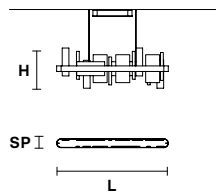

Family

Suspension

Applique

Standard cables for all suspensions

HONICÉ S200

L	200 cm / 78.74"
SP	8 cm / 3.14"
H	33 cm / 12.99"
.....	
UP	LED x 21.1W CRI>95 3000K - 1944 Nominal lm
DOWN	LED x 44.46 W CRI>95 3000K - 4104 Nominal lm
Dimmable: 0-10V	

HONICÉ S150

L	150 cm / 59.05"
SP	8 cm / 3.14"
H	33 cm / 12.99"
.....	
UP	LED x 17W CRI>95 3000K - 1296 Nominal lm
DOWN	LED x 33.5W CRI>95 3000K - 3024 Nominal lm
Dimmable: 0-10V	

HONICÉ S100

L	100 cm / 39.37"
SP	8 cm / 3.14"
H	33 cm / 12.99"
.....	
UP	LED x 9.36W CRI>95 3000K - 864 Nominal lm
DOWN	LED x 21.1 W CRI>95 3000K - 1944 Nominal lm
Dimmable: 0-10V	

HONICÉ S50

L	50 cm / 19.68"
SP	50 cm / 19.68"
H	33 cm / 12.99"
.....	
UP	LED x 15.21W CRI>95 3000K - 1404 Nominal lm
DOWN	LED x 32.76 W CRI>95 3000K - 3024 Nominal lm
Dimmable: 0-10V	

HONICÉ A65**HONICÉ A37**

L 65 cm / 25.59"
SP 10 cm / 3.93"
H 33 cm / 12.99"

L 37 cm / 14.56"
SP 10 cm / 3.93"
H 33 cm / 12.99"

UP LED x 5.8W CRI>95
 3000K - 594 Nominal lm
DOWN LED x 5.8 W CRI>95
 3000K - 594 Nominal lm
Dimmable: 1-10V+PUSH