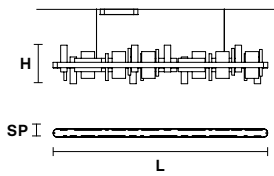

Family

Suspension

Applique

Standard cables for all suspensions

HONICÉ S200

L	200 cm / 78.74"
SP	8 cm / 3.14"
H	33 cm / 12.99"
.....	
UP	LED x 21.1W CRI>95 3000K - 1944 Nominal lm
DOWN	LED x 44.46 W CRI>95 3000K - 4104 Nominal lm
Dimmable: 0-10V	

HONICÉ S150

L	150 cm / 59.05"
SP	8 cm / 3.14"
H	33 cm / 12.99"
.....	
UP	LED x 17W CRI>95 3000K - 1296 Nominal lm
DOWN	LED x 33.5W CRI>95 3000K - 3024 Nominal lm
Dimmable: 0-10V	

HONICÉ S100

L	100 cm / 39.37"
SP	8 cm / 3.14"
H	33 cm / 12.99"
.....	
UP	LED x 9.36W CRI>95 3000K - 864 Nominal lm
DOWN	LED x 21.1 W CRI>95 3000K - 1944 Nominal lm
Dimmable: 0-10V	

HONICÉ S70

L	70 cm / 27.55"
SP	8 cm / 3.14"
H	33 cm / 12.99"
.....	
UP	LED x 7W CRI >95 3000K - 927 Nominal lm
DOWN	LED x 15W CRI >95 3000K 2008 Nominal lm
Dimmable: 0-10V	

HONICÉ S80

L	80 cm / 31.49"
SP	80 cm / 31.49"
H	33 cm / 12.99"
.....	
UP	LED x 28.1W CRI>95 3000K - 3024 Nominal lm
DOWN	LED x 60.85 W CRI>95 3000K - 5184 Nominal lm
Dimmable: 0-10V	

L 65 cm / 25.59"
SP 10 cm / 3.93"
H 33 cm / 12.99"

L 37 cm / 14.56"
SP 10 cm / 3.93"
H 33 cm / 12.99"

UP LED x 5.8W CRI>95
 3000K - 594 Nominal lm
DOWN LED x 5.8 W CRI>95
 3000K - 594 Nominal lm
Dimmable: 1-10V+PUSH