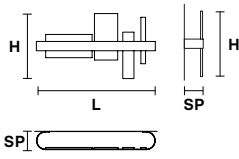

HONICÉ S150

L	150 cm / 59.05"
SP	8 cm / 3.14"
H	33 cm / 12.99"
.....	
UP	LED x 17W CRI>95 3000K - 1296 Nominal lm
DOWN	LED x 33.5W CRI>95 3000K - 3024 Nominal lm
Dimmable: 0-10V	

HONICÉ S100

L	100 cm / 39.37"
SP	8 cm / 3.14"
H	33 cm / 12.99"
.....	
UP	LED x 9.36W CRI>95 3000K - 864 Nominal lm
DOWN	LED x 21.1 W CRI>95 3000K - 1944 Nominal lm
Dimmable: 0-10V	

HONICÉ S70

L	70 cm / 27.55"
SP	8 cm / 3.14"
H	33 cm / 12.99"
.....	
UP	LED x 7W CRI >95 3000K - 927 Nominal lm
DOWN	LED x 15W CRI >95 3000K 2008 Nominal lm
Dimmable: 0-10V	

HONICÉ S80

L	80 cm / 31.49"
SP	80 cm / 31.49"
H	33 cm / 12.99"
.....	
UP	LED x 28.1W CRI>95 3000K - 3024 Nominal lm
DOWN	LED x 60.85 W CRI>95 3000K - 5184 Nominal lm
Dimmable: 0-10V	

HONICÉ S50

L	50 cm / 19.68"
SP	50 cm / 19.68"
H	33 cm / 12.99"
.....	
UP	LED x 15.21W CRI>95 3000K - 1404 Nominal lm
DOWN	LED x 32.76 W CRI>95 3000K - 3024 Nominal lm
Dimmable: 0-10V	

HONICÉ A65**HONICÉ A37**

L 65 cm / 25.59"
SP 10 cm / 3.93"
H 33 cm / 12.99"

L 37 cm / 14.56"
SP 10 cm / 3.93"
H 33 cm / 12.99"

UP LED x 5.8W CRI>95
 3000K - 594 Nominal lm
DOWN LED x 5.8 W CRI>95
 3000K - 594 Nominal lm
Dimmable: 1-10V+PUSH