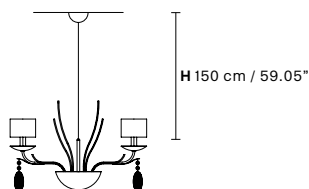

Family

Chandelier

Suspension

Ceiling

Applique

Standard cables for all chandeliers/suspensions

ISBEL 10

Ø 110 cm / 43.30"
H 55 cm / 21.65"

10×E14×40 W max
USA 10×E12×40 W max
(not included)

Paralumi/shade SAT/17/ECRU

ISBEL 6

Ø 80 cm / 31.49"
H 51 cm / 20.07"

6×E14×40 W max
USA 6×E12×40 W max
(not included)

Paralumi/shade SAT/17/ECRU

ISBEL 12 BIL

L 123 cm / 48.42"
SP 70 cm / 27.56"
H 37 cm / 14.57"

12×E14×40 W max
USA 12×E12×40 W max
(not included)

Paralumi/shade SAT/17/ECRU

ISBEL S1

Ø 28 cm / 11.02"
H 45 cm / 17.71"

1×E27×60 W max
USA 1×E26×60 W max
(not included)

ISBEL PL6

.....
Ø 65 cm / 25.59"
H 30 cm / 11.81"
.....

.....
☞ 6×E27×60 W max
USA 6×E26×60 W max
(not included)
.....

ISBEL A3

.....
L 27 cm / 10.63"

SP 15 cm / 5.90"

H 50 cm / 19.68"
.....

 3×E14×40 W max