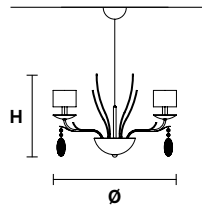

Family

Chandelier

Suspension

Ceiling

Applique

Standard cables for all chandeliers/suspensions

ISBEL 10

Ø 110 cm / 43.30"
H 55 cm / 21.65"

10×E14×40 W max
USA 10×E12×40 W max
(not included)

Paralumi/shade SAT/17/ECRU

ISBEL 6

Ø 80 cm / 31.49"
H 51 cm / 20.07"

6×E14×40 W max
USA 6×E12×40 W max
(not included)

Paralumi/shade SAT/17/ECRU

ISBEL 12 BIL

L 123 cm / 48.42"
SP 70 cm / 27.56"
H 37 cm / 14.57"

12×E14×40 W max
USA 12×E12×40 W max
(not included)

Paralumi/shade SAT/17/ECRU

ISBEL S1

Ø 28 cm / 11.02"
H 45 cm / 17.71"

1×E27×60 W max
USA 1×E26×60 W max
(not included)

ISBEL PL6

.....
Ø 65 cm / 25.59"
H 30 cm / 11.81"
.....

.....
☞ 6×E27×60 W max
USA 6×E26×60 W max
(not included)
.....

ISBEL A3

.....
L 27 cm / 10.63"

SP 15 cm / 5.90"

H 50 cm / 19.68"
.....

 3×E14×40 W max