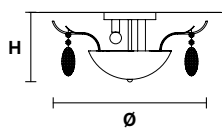

L 123 cm / 48.42"
SP 70 cm / 27.56"
H 37 cm / 14.57"

12×E14×40 W max
USA 12×E12×40 W max
(not included)

Paralumi/shade SAT/17/ECRU

ISBEL S1

Ø 28 cm / 11.02"
H 45 cm / 17.71"

1×E27×60 W max
USA 1×E26×60 W max
(not included)

ISBEL PL6

.....
Ø 65 cm / 25.59"
H 30 cm / 11.81"
.....

.....
☞ 6×E27×60 W max
USA 6×E26×60 W max
(not included)
.....

ISBEL A3

.....
L 27 cm / 10.63"

SP 15 cm / 5.90"

H 50 cm / 19.68"
.....

 3×E14×40 W max