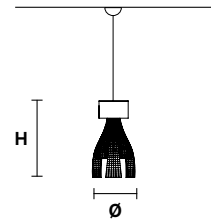

10×E14×40 W max
USA 10×E12×40 W max
(not included)

Paralumi/shade SAT/17/ECRU

ISBEL 6

Ø 80 cm / 31.49"
H 51 cm / 20.07"

6×E14×40 W max
USA 6×E12×40 W max
(not included)

Paralumi/shade SAT/17/ECRU

ISBEL 12 BIL

L 123 cm / 48.42"
SP 70 cm / 27.56"
H 37 cm / 14.57"

12×E14×40 W max
USA 12×E12×40 W max
(not included)

Paralumi/shade SAT/17/ECRU

ISBEL S1

Ø 28 cm / 11.02"
H 45 cm / 17.71"

1×E27×60 W max
USA 1×E26×60 W max
(not included)

ISBEL PL6

.....
Ø 65 cm / 25.59"
H 30 cm / 11.81"
.....

.....
☞ 6×E27×60 W max
USA 6×E26×60 W max
(not included)
.....

ISBEL A3

.....
L 27 cm / 10.63"

SP 15 cm / 5.90"

H 50 cm / 19.68"
.....

 3×E14×40 W max