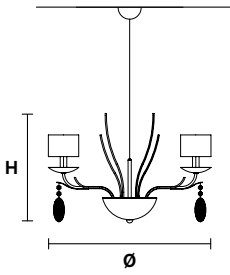

Family

Chandelier

Suspension

Ceiling

Applique

Standard cables for all chandeliers/suspensions

ISBEL 10

Ø 110 cm / 43.30"
H 55 cm / 21.65"

10×E14×40 W max
USA 10×E12×40 W max
(not included)

Paralumi/shade SAT/17/ECRU

ISBEL 6

Ø 80 cm / 31.49"
H 51 cm / 20.07"

6×E14×40 W max
USA 6×E12×40 W max
(not included)

Paralumi/shade SAT/17/ECRU

ISBEL 12 BIL

L 123 cm / 48.42"
SP 70 cm / 27.56"
H 37 cm / 14.57"

12×E14×40 W max
USA 12×E12×40 W max
(not included)

Paralumi/shade SAT/17/ECRU

ISBEL S1

Ø 28 cm / 11.02"
H 45 cm / 17.71"

1×E27×60 W max
USA 1×E26×60 W max
(not included)

ISBEL PL6

.....
Ø 65 cm / 25.59"
H 30 cm / 11.81"
.....

.....
☞ 6×E27×60 W max
USA 6×E26×60 W max
(not included)
.....

ISBEL A3

.....
L 27 cm / 10.63"

SP 15 cm / 5.90"

H 50 cm / 19.68"
.....

 3×E14×40 W max