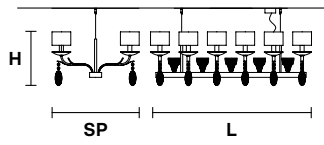

10×E14×40 W max
USA 10×E12×40 W max
(not included)

Paralumi/shade SAT/17/ECRU

ISBEL 6

Ø 80 cm / 31.49"
H 51 cm / 20.07"

6×E14×40 W max
USA 6×E12×40 W max
(not included)

Paralumi/shade SAT/17/ECRU

ISBEL 12 BIL

L 123 cm / 48.42"
SP 70 cm / 27.56"
H 37 cm / 14.57"

12×E14×40 W max
USA 12×E12×40 W max
(not included)

Paralumi/shade SAT/17/ECRU

ISBEL S1

Ø 28 cm / 11.02"
H 45 cm / 17.71"

1×E27×60 W max
USA 1×E26×60 W max
(not included)

ISBEL PL6

.....
Ø 65 cm / 25.59"
H 30 cm / 11.81"
.....

.....
☞ 6×E27×60 W max
USA 6×E26×60 W max
(not included)
.....

ISBEL A3

.....
L 27 cm / 10.63"

SP 15 cm / 5.90"

H 50 cm / 19.68"
.....

 3×E14×40 W max