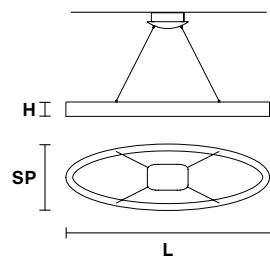

LIBE ELLIPSE S120

L 120 cm / 47.24"
SP 40 cm / 15.74"
H 8.5 cm / 3.34"

LED x 86,5 W CRI>90
3000 K - 8131 Nominal lm
Dimmable: 0-10V