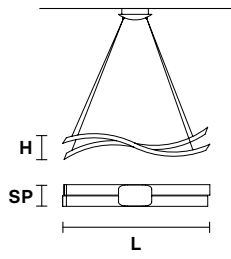

Table lamp round

Standard cables for all suspensions

H 150 cm / 59.05"

LIBE S160

L 160 cm / 62.99"
SP 16 cm / 6.29"
H 30 cm / 11.81"

LED x 104 W CRI>90
 3000 K - 9770 Nominal lm
 Dimmable: 1-10V

LIBE S100

L 100 cm / 39.37"
SP 16 cm / 6.29"
H 20 cm / 7.87"

LED x 63 W CRI>90
 3000 K - 5922 Nominal lm
 Dimmable: 0-10V

LIBE ROUND S140

Ø 140 cm / 55.11"
H 8.5 cm / 3.34"

LED x 144 W CRI>90
 3000 K - 13536 Nominal lm
 Dimmable: 1-10V

LIBE ROUND S115

Ø 115 cm / 45.27"
H 8.5 cm / 3.34"

L 90 cm / 35.43"
SP 30 cm / 11.81"
H 8.5 cm / 3.34"

LED x 62,5 W CRI>90
 3000 K - 5875 Nominal lm
 Dimmable: 0-10V

Ⓜ : for the US market, refer to the relevant price list.

LIBE A55

LIBE ROUND TL40

L 55 cm / 21.65"

SP 8 cm / 3.14"

H 8.5 cm / 3.34"

LED x 7 W CRI>90
3000 K - 658 Nominal lm
Dimmable: NO

L 40 cm / 15.74"

SP 30 cm / 11.81"

H 43 cm / 16.93"

LED x 36,5W CRI>90
3000K - 3431 Nominal lm
DIMMABLE: OWN BUTTON