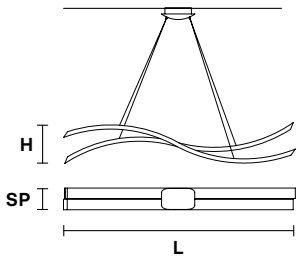

Table lamp round

Standard cables for all suspensions

H 150 cm / 59.05"

LIBE S160

L 160 cm / 62.99"
SP 16 cm / 6.29"
H 30 cm / 11.81"

LED x 104 W CRI>90
 3000 K - 9770 Nominal lm
 Dimmable: 1-10V

LIBE S100

L 100 cm / 39.37"
SP 16 cm / 6.29"
H 20 cm / 7.87"

LED x 63 W CRI>90
 3000 K - 5922 Nominal lm
 Dimmable: 0-10V

LIBE ROUND S140

Ø 140 cm / 55.11"
H 8.5 cm / 3.34"

LED x 144 W CRI>90
 3000 K - 13536 Nominal lm
 Dimmable: 1-10V

LIBE ROUND S115

Ø 115 cm / 45.27"
H 8.5 cm / 3.34"

L 90 cm / 35.43"
SP 30 cm / 11.81"
H 8.5 cm / 3.34"

LED x 62,5 W CRI>90
 3000 K - 5875 Nominal lm
 Dimmable: 0-10V

Ⓜ : for the US market, refer to the relevant price list.

LIBE A55

LIBE ROUND TL40

L 55 cm / 21.65"

SP 8 cm / 3.14"

H 8.5 cm / 3.34"

LED x 7 W CRI>90
3000 K - 658 Nominal lm
Dimmable: NO

L 40 cm / 15.74"

SP 30 cm / 11.81"

H 43 cm / 16.93"

LED x 36,5W CRI>90
3000K - 3431 Nominal lm
DIMMABLE: OWN BUTTON