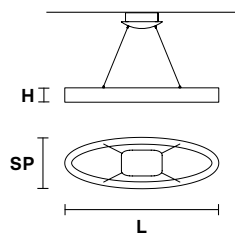

Table lamp round

Standard cables for all suspensions

H 150 cm / 59.05"

LIBE S160

L 160 cm / 62.99"
SP 16 cm / 6.29"
H 30 cm / 11.81"

LED x 104 W CRI>90
 3000 K - 9770 Nominal lm
 Dimmable: 1-10V

LIBE S100

L 100 cm / 39.37"
SP 16 cm / 6.29"
H 20 cm / 7.87"

LED x 59 W CRI>90
 3000 K - 5546 Nominal lm
 Dimmable: 0-10V

LIBE ELLIPSE S120

L 120 cm / 47.24"
SP 40 cm / 15.74"
H 8.5 cm / 3.34"

LED x 86,5 W CRI>90
 3000 K - 8131 Nominal lm
 Dimmable: 0-10V

LIBE ELLIPSE S90

L 90 cm / 35.43"
SP 30 cm / 11.81"
H 8.5 cm / 3.34"

LED x 62,5 W CRI>90
 3000 K - 5875 Nominal lm
 Dimmable: 0-10V

Ⓜ : for the US market, refer to the relevant price list.

LIBE A55

LIBE ROUND TL40

L 55 cm / 21.65"

SP 8 cm / 3.14"

H 8.5 cm / 3.34"

LED x 7 W CRI>90
3000 K - 658 Nominal lm
Dimmable: NO

L 40 cm / 15.74"

SP 30 cm / 11.81"

H 43 cm / 16.93"

LED x 36,5W CRI>90
3000K - 3431 Nominal lm
DIMMABLE: OWN BUTTON