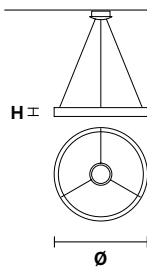

Table lamp round

Standard cables for all suspensions

H 150 cm / 59.05"

LIBE S160

L 160 cm / 62.99"
SP 16 cm / 6.29"
H 30 cm / 11.81"

LED x 104 W CRI>90
 3000 K - 9770 Nominal lm
 Dimmable: 1-10V

LIBE S100

L 100 cm / 39.37"
SP 16 cm / 6.29"
H 20 cm / 7.87"

LED x 63 W CRI>90
 3000 K - 5922 Nominal lm
 Dimmable: 0-10V

LIBE ROUND S140

Ø 140 cm / 55.11"
H 8.5 cm / 3.34"

LED x 144 W CRI>90
 3000 K - 13536 Nominal lm
 Dimmable: 1-10V

LIBE ROUND S115

Ø 115 cm / 45.27"
H 8.5 cm / 3.34"

LED x 116 W CRI>90
 3000 K - 10904 Nominal lm
 Dimmable: 1-10V

LIBE ROUND S90

Ø 90 cm / 35.43"
H 8.5 cm / 3.34"

LED x 90 W CRI>90
 3000 K - 8460 Nominal lm
 Dimmable: 0-10V

LIBE ROUND S60

Ø 60 cm / 23.62"
H 8.5 cm / 3.34"

L 90 cm / 35.43"
SP 30 cm / 11.81"
H 8.5 cm / 3.34"

LED x 62,5 W CRI>90
 3000 K - 5875 Nominal lm
 Dimmable: 0-10V

Ⓜ : for the US market, refer to the relevant price list.

LIBE A55

LIBE ROUND TL40

L 55 cm / 21.65"