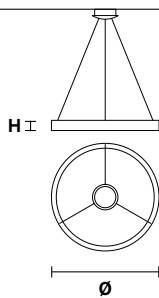

Table lamp round

Standard cables for all suspensions

H 150 cm / 59.05"

LIBE S160

L 160 cm / 62.99"
SP 16 cm / 6.29"
H 30 cm / 11.81"

LED x 104 W CRI>90
 3000 K - 9770 Nominal lm
 Dimmable: 1-10V

LIBE S100

L 100 cm / 39.37"
SP 16 cm / 6.29"
H 20 cm / 7.87"

LED x 63 W CRI>90
 3000 K - 5922 Nominal lm
 Dimmable: 0-10V

LIBE ROUND S140

Ø 140 cm / 55.11"
H 8.5 cm / 3.34"

LED x 144 W CRI>90
 3000 K - 13536 Nominal lm
 Dimmable: 1-10V

LIBE ROUND S115

Ø 115 cm / 45.27"
H 8.5 cm / 3.34"

L 90 cm / 35.43"
SP 30 cm / 11.81"
H 8.5 cm / 3.34"

LED x 62,5 W CRI>90
 3000 K - 5875 Nominal lm
 Dimmable: 0-10V

Ⓜ : for the US market, refer to the relevant price list.

LIBE A55

LIBE ROUND TL40

L 55 cm / 21.65"

SP 8 cm / 3.14"

H 8.5 cm / 3.34"

LED x 7 W CRI>90
3000 K - 658 Nominal lm
Dimmable: NO

L 40 cm / 15.74"

SP 30 cm / 11.81"

H 43 cm / 16.93"

LED x 36,5W CRI>90
3000K - 3431 Nominal lm
DIMMABLE: OWN BUTTON