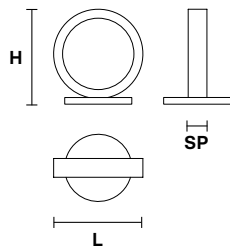

Table lamp round

Standard cables for all suspensions

H 150 cm / 59.05"

LIBE S160

L 160 cm / 62.99"
SP 16 cm / 6.29"
H 30 cm / 11.81"

LED x 104 W CRI>90
 3000 K - 9770 Nominal lm
 Dimmable: 1-10V

LIBE S100

L 100 cm / 39.37"
SP 16 cm / 6.29"
H 20 cm / 7.87"

LED x 59 W CRI>90
 3000 K - 5546 Nominal lm
 Dimmable: 0-10V

LIBE ELLIPSE S120

L 120 cm / 47.24"
SP 40 cm / 15.74"
H 8.5 cm / 3.34"

LED x 86,5 W CRI>90
 3000 K - 8131 Nominal lm
 Dimmable: 0-10V

LIBE ELLIPSE S90

L 90 cm / 35.43"
SP 30 cm / 11.81"
H 8.5 cm / 3.34"

LED x 62,5 W CRI>90
 3000 K - 5875 Nominal lm
 Dimmable: 0-10V

Ⓜ : for the US market, refer to the relevant price list.

LIBE A55

LIBE ROUND TL40

L 55 cm / 21.65"

SP 8 cm / 3.14"

H 8.5 cm / 3.34"

LED x 7 W CRI>90
3000 K - 658 Nominal lm
Dimmable: NO

L 40 cm / 15.74"

SP 30 cm / 11.81"

H 43 cm / 16.93"

LED x 36,5W CRI>90
3000K - 3431 Nominal lm
DIMMABLE: OWN BUTTON