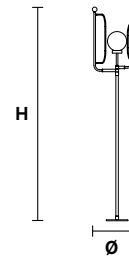

Ø 135 cm / 53.14"
H 86 cm / 33.85"

☉ 6×E14×40 W max
USA 6×E12×40 W max
(not included)

PAPILIO S5

Ø 107 cm / 42.12"
H 86 cm / 33.85"

☉ 5×E14×40 W max
USA 5×E12×40 W max
(not included)

PAPILIO S3 G

Ø 88 cm / 34.64"
H 86 cm / 33.85"

☉ 3 ×E14×40 W max
USA 3×E12×40 W max
(not included)

PAPILIO S3 P

Ø 68 cm / 26.77"
H 76 cm / 29.92"

☉ 3×E14×40 W max
USA 3×E12×40 W max
(not included)

PAPILIO S3+3

Ø 67 cm / 26.37"
H 126 cm / 49.60"

☉ 6×E14×40 W max
USA 6×E12×40 W max
(not included)

PAPILIO A1 P

L 20 cm / 7.87"
SP 27 cm / 10.62"
H 48 cm / 18.89"

1×E14×40 W max
USA 1×E12×40 W max
(not included)

PAPILIO A1 G

L 35 cm / 13.77"
SP 39 cm / 15.35"
H 68 cm / 26.77"

1×E14×40 W max
USA 1×E12×40 W max
(not included)

PAPILIO TL1

Ø 35 cm / 13.77"
H 58 cm / 22.83"

1×E14×40 W max
USA 1×E12×7 W max
(not included)

PAPILIO STL1

Ø 35 cm / 13.77"
H 177 cm / 69.68"

1×E14×40 W max
USA 1×E12×7 W max
(not included)

: for the US market, refer to the relevant price list.
 * ETL only for US market.