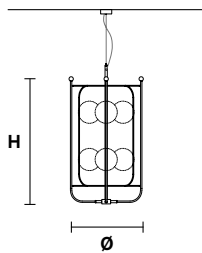

Ø 135 cm / 53.14"
H 86 cm / 33.85"

☉ 6×E14×40 W max
USA 6×E12×40 W max
(not included)

PAPILIO S5

Ø 107 cm / 42.12"
H 86 cm / 33.85"

☉ 5×E14×40 W max
USA 5×E12×40 W max
(not included)

PAPILIO S3 G

Ø 88 cm / 34.64"
H 86 cm / 33.85"

☉ 3 ×E14×40 W max
USA 3×E12×40 W max
(not included)

PAPILIO S3 P

Ø 68 cm / 26.77"
H 76 cm / 29.92"

☉ 3×E14×40 W max
USA 3×E12×40 W max
(not included)

PAPILIO S3+3

Ø 67 cm / 26.37"
H 126 cm / 49.60"

☉ 6×E14×40 W max
USA 6×E12×40 W max
(not included)

PAPILIO A1 P

L 20 cm / 7.87"
SP 27 cm / 10.62"
H 48 cm / 18.89"

1×E14×40 W max
USA 1×E12×40 W max
(not included)

PAPILIO A1 G

L 35 cm / 13.77"
SP 39 cm / 15.35"
H 68 cm / 26.77"

1×E14×40 W max
USA 1×E12×40 W max
(not included)

PAPILIO TL1

Ø 35 cm / 13.77"
H 58 cm / 22.83"

1×E14×40 W max
USA 1×E12×7 W max
(not included)

PAPILIO STL1

Ø 35 cm / 13.77"
H 177 cm / 69.68"

1×E14×40 W max
USA 1×E12×7 W max
(not included)

: for the US market, refer to the relevant price list.
 * ETL only for US market.