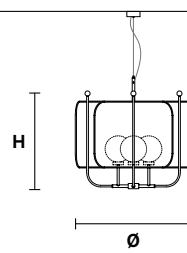

Ø 135 cm / 53.14"
H 86 cm / 33.85"

☉ 6×E14×40 W max
USA 6×E12×40 W max
(not included)

PAPILIO S5

Ø 107 cm / 42.12"
H 86 cm / 33.85"

☉ 5×E14×40 W max
USA 5×E12×40 W max
(not included)

PAPILIO S3 G

Ø 88 cm / 34.64"
H 86 cm / 33.85"

☉ 3 ×E14×40 W max
USA 3×E12×40 W max
(not included)

PAPILIO S3 P

Ø 68 cm / 26.77"
H 76 cm / 29.92"

☉ 3×E14×40 W max
USA 3×E12×40 W max
(not included)

PAPILIO S3+3

Ø 67 cm / 26.37"
H 126 cm / 49.60"

☉ 6×E14×40 W max
USA 6×E12×40 W max
(not included)

PAPILIO A1 P

L 20 cm / 7.87"
SP 27 cm / 10.62"
H 48 cm / 18.89"

1×E14×40 W max
USA 1×E12×40 W max
(not included)

PAPILIO A1 G

L 35 cm / 13.77"
SP 39 cm / 15.35"
H 68 cm / 26.77"

1×E14×40 W max
USA 1×E12×40 W max
(not included)

PAPILIO TL1

Ø 35 cm / 13.77"
H 58 cm / 22.83"

1×E14×40 W max
USA 1×E12×7 W max
(not included)

PAPILIO STL1

Ø 35 cm / 13.77"
H 177 cm / 69.68"

1×E14×40 W max
USA 1×E12×7 W max
(not included)

: for the US market, refer to the relevant price list.
 * ETL only for US market.