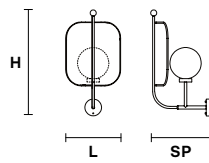

Ø 135 cm / 53.14"
H 86 cm / 33.85"

☉ 6×E14×40 W max
USA 6×E12×40 W max
(not included)

PAPILIO S5

Ø 107 cm / 42.12"
H 86 cm / 33.85"

☉ 5×E14×40 W max
USA 5×E12×40 W max
(not included)

PAPILIO S3 G

Ø 88 cm / 34.64"
H 86 cm / 33.85"

☉ 3 ×E14×40 W max
USA 3×E12×40 W max
(not included)

PAPILIO S3 P

Ø 68 cm / 26.77"
H 76 cm / 29.92"

☉ 3×E14×40 W max
USA 3×E12×40 W max
(not included)

PAPILIO S3+3

Ø 67 cm / 26.37"
H 126 cm / 49.60"

☉ 6×E14×40 W max
USA 6×E12×40 W max
(not included)

PAPILIO A1 P

L 20 cm / 7.87"
SP 27 cm / 10.62"
H 48 cm / 18.89"

1×E14×40 W max
USA 1×E12×40 W max
(not included)

PAPILIO A1 G

L 35 cm / 13.77"
SP 39 cm / 15.35"
H 68 cm / 26.77"

1×E14×40 W max
USA 1×E12×40 W max
(not included)

PAPILIO TL1

Ø 35 cm / 13.77"
H 58 cm / 22.83"

1×E14×40 W max
USA 1×E12×7 W max
(not included)

PAPILIO STL1

Ø 35 cm / 13.77"
H 177 cm / 69.68"

1×E14×40 W max
USA 1×E12×7 W max
(not included)

: for the US market, refer to the relevant price list.
 * ETL only for US market.