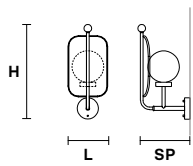

Ø 135 cm / 53.14"
H 86 cm / 33.85"

☉ 6×E14×40 W max
USA 6×E12×40 W max
(not included)

PAPILIO S5

Ø 107 cm / 42.12"
H 86 cm / 33.85"

☉ 5×E14×40 W max
USA 5×E12×40 W max
(not included)

PAPILIO S3 G

Ø 88 cm / 34.64"
H 86 cm / 33.85"

☉ 3 ×E14×40 W max
USA 3×E12×40 W max
(not included)

PAPILIO S3 P

Ø 68 cm / 26.77"
H 76 cm / 29.92"

☉ 3×E14×40 W max
USA 3×E12×40 W max
(not included)

PAPILIO S3+3

Ø 67 cm / 26.37"
H 126 cm / 49.60"

☉ 6×E14×40 W max
USA 6×E12×40 W max
(not included)

PAPILIO A1 P

L 20 cm / 7.87"
SP 27 cm / 10.62"
H 48 cm / 18.89"

1×E14×40 W max
USA 1×E12×40 W max
(not included)

PAPILIO A1 G

L 35 cm / 13.77"
SP 39 cm / 15.35"
H 68 cm / 26.77"

1×E14×40 W max
USA 1×E12×40 W max
(not included)

PAPILIO TL1

Ø 35 cm / 13.77"
H 58 cm / 22.83"

1×E14×40 W max
USA 1×E12×7 W max
(not included)

PAPILIO STL1

Ø 35 cm / 13.77"
H 177 cm / 69.68"

1×E14×40 W max
USA 1×E12×7 W max
(not included)

: for the US market, refer to the relevant price list.
 * ETL only for US market.