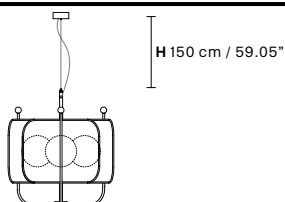

Standard cables for all suspensions