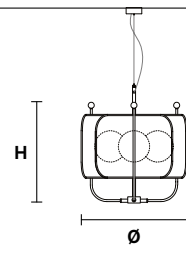

Ø 135 cm / 53.14"
H 86 cm / 33.85"

☉ 6×E14×40 W max
USA 6×E12×40 W max
(not included)

PAPILIO S5

Ø 107 cm / 42.12"
H 86 cm / 33.85"

☉ 5×E14×40 W max
USA 5×E12×40 W max
(not included)

PAPILIO S3 G

Ø 88 cm / 34.64"
H 86 cm / 33.85"

☉ 3 ×E14×40 W max
USA 3×E12×40 W max
(not included)

PAPILIO S3 P

Ø 68 cm / 26.77"
H 76 cm / 29.92"

☉ 3×E14×40 W max
USA 3×E12×40 W max
(not included)

PAPILIO S3+3

Ø 67 cm / 26.37"
H 126 cm / 49.60"

☉ 6×E14×40 W max
USA 6×E12×40 W max
(not included)

PAPILIO A1 P

L 20 cm / 7.87"
SP 27 cm / 10.62"
H 48 cm / 18.89"

1×E14×40 W max
USA 1×E12×40 W max
(not included)

PAPILIO A1 G

L 35 cm / 13.77"
SP 39 cm / 15.35"
H 68 cm / 26.77"

1×E14×40 W max
USA 1×E12×40 W max
(not included)

PAPILIO TL1

Ø 35 cm / 13.77"
H 58 cm / 22.83"

1×E14×40 W max
USA 1×E12×7 W max
(not included)

PAPILIO STL1

Ø 35 cm / 13.77"
H 177 cm / 69.68"

1×E14×40 W max
USA 1×E12×7 W max
(not included)

: for the US market, refer to the relevant price list.
 * ETL only for US market.