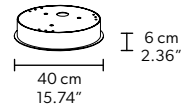

TECHNICAL INFORMATION

Ø 60 cm / 23.62"
H 200 cm / 78.74"
W 45 kg / 99.20 lb

LED x 240W CRI > 80
3000K - 31200 Nominal lm
Dimmable PUSH + DMX on request.

Fixing 1 x canopy

The canopy contains:
2 x driver