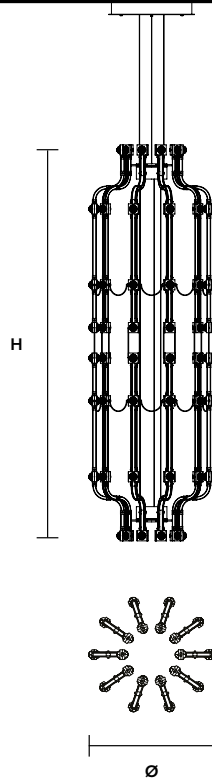

RAQAM M6

Composition - Technical Info

MASIERO

Design by: Marc Sadler

RAQAM M6 BASIC BATCH A - MODULO 6 X 20

CE 

Struttura in metallo ricoperto in vetro, illuminazione LED.

Metal frame covered with glass, LED lighting system.

G03
Gold Frame
Transparent Glass

G04
Chrome Frame
Transparent Glass

G14
Burnished brass
Transparent Glass

TECHNICAL INFORMATION

Ø 60 cm / 23.62"
H 200 cm / 78.74"
W 45 kg / 99.20 lb

LED x 240W CRI > 80
3000K - 31200 Nominal lm
Dimmable PUSH + DMX on request.

Fixing 1 x canopy

The canopy contains:
2 x driver

The box contains:
1 x control board

 : for the US market, refer to the relevant price list.