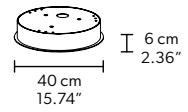

TECHNICAL INFORMATION

Ø 60 cm / 23.62"
H 200 cm / 78.74"
W 45 kg / 99.20 lb

160 LED LIGHT CRI > 90
3000K - 240W - 31200 Nominal lm
Dimmable PUSH + DMX on request.

Fixing 1 x canopy

The canopy contains:
2 x driver