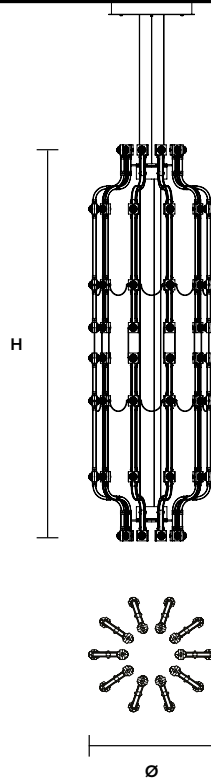

RAQAM M6

Composition - Technical Info

MASIERO

Design by: Marc Sadler

RAQAM M6 BASIC BATCH A - MODULO 6 X 20

CE 

Struttura in metallo ricoperto in vetro, illuminazione LED.

Metal frame covered with glass, LED lighting system.

G03
Gold Frame
Transparent Glass

G04
Chrome Frame
Transparent Glass

G14
Burnished brass
Transparent Glass

TECHNICAL INFORMATION

Ø 60 cm / 23.62"
H 200 cm / 78.74"
W 45 kg / 99.20 lb

160 LED LIGHT CRI > 90
3000K - 240W - 31200 Nominal lm
Dimmable PUSH + DMX on request.

Fixing 1 x canopy

The canopy contains:
2 x driver

The box contains:
1 x control board

 : for the US market, refer to the relevant price list.