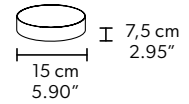

The box contains:
1 x control board