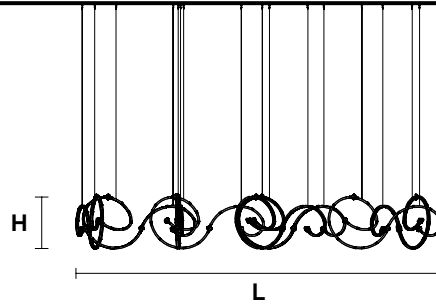

RAQAM N6

Design by: Marc Sadler

Composition - Technical Info

MASIERO

Struttura in metallo ricoperto in vetro, illuminazione LED.

Metal frame covered with glass, LED lighting system.

G03
Gold Frame
Transparent Glass

G04
Chrome Frame
Transparent Glass

G14
Burnished brass
Transparent Glass

RAQAM N6 BASIC BATCH A - MODULO 1 X 8

CE

TECHNICAL INFORMATION

L 369x290cm / 145.27"x114.17"
H 57 cm / 22.44"
W 27 kg / 59.52 lb

64 LED LIGHTS CRI > 90
3000 K - 96W - 12480 Nominal lm
Dimmable PUSH or DMX on request.

Fixing:

16 x single steel cables.
8 x main power supply
(1 driver + 1 control board recessed)

RAQAM N6 BASIC BATCH B - MODULO 1 X 16

CE

TECHNICAL INFORMATION

L 500x580cm / 196.85"x228.34"
H 57 cm / 22.44"
W 52 kg / 114.64 lb