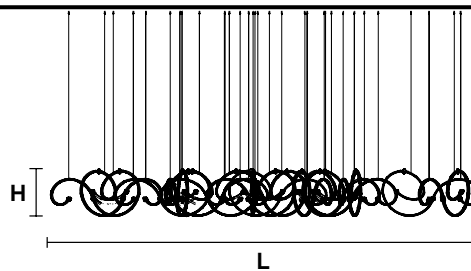

RAQAM N6 BASIC BATCH B - MODULO 1 X 16

CE

TECHNICAL INFORMATION

L 500x580cm / 196.85"x228.34"
H 57 cm / 22.44"
W 52 kg / 114.64 lb

128 LED LIGHTS CRI > 90
3000 K - 192 W - 24960- Nominal lm
Dimmable PUSH or DMX on request.

Fixing:

32 x single steel cables.
16 x main power supply
(1 driver + 1 control board recessed)