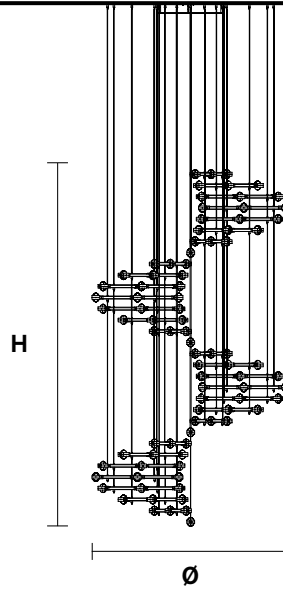

# MASIERO

Design by: Marc Sadler

RAQAM P4 BASIC BATCH A - MODULO 7 X 32

CE 

**Struttura in metallo ricoperto in vetro, illuminazione LED.**

Metal frame covered with glass, LED lighting system.

**G03**  
Gold Frame  
Transparent Glass

### TECHNICAL INFORMATION

**Ø** 126 cm / 49.60"  
**H** 223 cm / 87.79"  
**W** 42 kg / 92.59 lb

192 LED LIGHTS CRI > 80  
3000 K - 288W- 37440 Nominal lm

Dimmable PUSH or DMX on request.

**Fixing:** 1 x canopy  
32 x single steel cables.