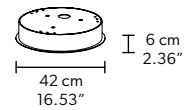

TECHNICAL INFORMATION

Ø 126 cm / 49.60"
H 223 cm / 87.79"
W 42 kg / 92.59 lb

192 LED LIGHTS CRI > 80
3000 K - 288W- 37440 Nominal lm

Dimmable PUSH or DMX on request.

Fixing: 1 x canopy
32 x single steel cables.

The canopy contains:
2 x drivers
2 x control boards