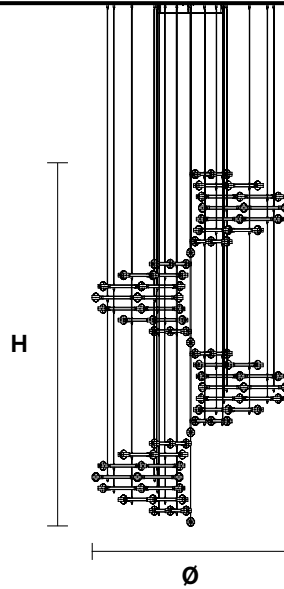

# MASIERO

Design by: Marc Sadler

RAQAM P4 BASIC BATCH A - MODULO 7 X 32

CE 

**Struttura in metallo ricoperto in vetro, illuminazione LED.**

Metal frame covered with glass, LED lighting system.

**G03**  
Gold Frame  
Transparent Glass

### TECHNICAL INFORMATIONS

**Ø** 126 cm / 49.60"  
**H** 223 cm / 87.79"  
**W** 42 kg / 92.59 lb

192 LED LIGHTS CRI > 90  
3000 K - 288W - 37440 Nominal lm  
Dimmable PUSH or DMX on request.

**Fixing:** 1 x canopy  
32 x single steel cables.