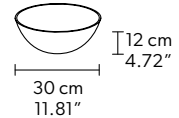

### TECHNICAL INFORMATION

**Ø** 270 cm / 106.29"  
**H** 192 cm / 75.59"  
**W** 70 kg / 154.32lb

200 LED LIGHTS CRI>80  
3000K - 300 W- 39000 Nominal lm  
Dimmable PUSH or DMX on request.

**Fixing:** 1 x canopy  
30 x single steel cables.

The canopy contains: 1 x driver

The box contains: 1 x control board

Each cup contains:  
1 x driver  
1 x control board

 : for the US market, refer to the relevant price list.