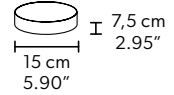

The box contains: 1 x control board

Each cup contains:
1 x driver
1 x control board