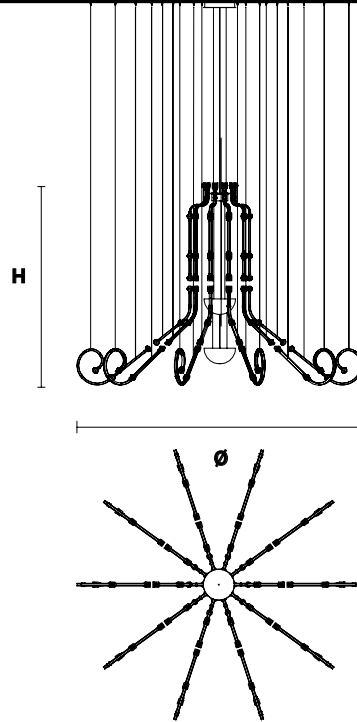

## Composition - Technical Info

# MASIERO

Design by: Marc Sadler

RAQAM Q3 BASIC BATCH A - MODULO 2 X 10 + MODULO 5 X 10 + MODULO 6 X 10

CE 

**Struttura in metallo ricoperto in vetro, illuminazione LED.**

Metal frame covered with glass, LED lighting system.

### TECHNICAL INFORMATION

**Ø** 270 cm / 106.29"  
**H** 192 cm / 75.59"  
**W** 70 kg / 154.32lb

200 LED LIGHTS CRI>80  
3000K - 300 W- 39000 Nominal lm  
Dimmable PUSH or DMX on request.

**Fixing:** 1 x canopy  
30 x single steel cables.