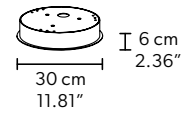

TECHNICAL INFORMATION

Ø 270 cm / 106.29"
H 192 cm / 75.59"
W 70 kg / 154.32lb

200 LED LIGHTS CRI>80
3000K - 300 W- 39000 Nominal lm
Dimmable PUSH or DMX on request.

Fixing: 1 x canopy
30 x single steel cables.

The canopy contains: 1 x driver