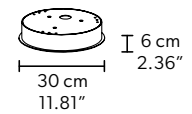

TECHNICAL INFORMATIONS

Ø 270 cm / 106.29"
H 192 cm / 75.59"
W 70 kg / 154.32lb

200 LED LIGHTS CRI>90
3000K - 300 W- 39000 Nominal lm
Dimmable PUSH or DMX on request.

Fixing: 1 x canopy
30 x single steel cables.

The canopy contains: 1 x driver

The box contains: 1 x control board