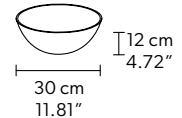

G03
Gold Frame
Transparent Glass

G04
Chrome Frame
Transparent Glass

G14
Burnished brass
Transparent Glass

TECHNICAL INFORMATIONS

Ø 270 cm / 106.29"
H 192 cm / 75.59"
W 70 kg / 154.32lb

200 LED LIGHTS CRI>90
3000K - 300 W- 39000 Nominal lm
Dimmable PUSH or DMX on request.

Fixing: 1 x canopy
30 x single steel cables.

The canopy contains: 1 x driver

The box contains: 1 x control board

Each cup contains:
1 x driver
1 x control board

 : for the US market, refer to the relevant price list.