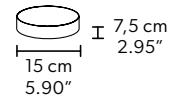

Each cup contains:
1 x driver
1 x control board