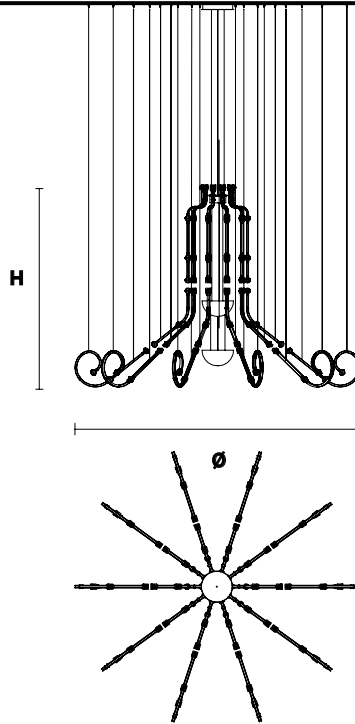

RAQAM Q3

Composition - Technical Info

MASIERO

Design by: Marc Sadler

RAQAM Q3 BASIC BATCH A - MODULO 2 X 10 + MODULO 5 X 10 + MODULO 6 X 10

CE 

Struttura in metallo ricoperto in vetro, illuminazione LED.

Metal frame covered with glass, LED lighting system.

G03
Gold Frame
Transparent Glass

G04
Chrome Frame
Transparent Glass

G14
Burnished brass
Transparent Glass

TECHNICAL INFORMATIONS

Ø 270 cm / 106.29"
H 192 cm / 75.59"
W 70 kg / 154.32lb

200 LED LIGHTS CRI>90
3000K - 300 W- 39000 Nominal lm
Dimmable PUSH or DMX on request.