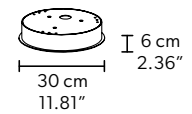

TECHNICAL INFORMATION

Ø 219 cm / 86.22"
H 200 cm / 78.74"
W 65 kg / 143.3 lb

220 LED LIGHTS CRI>80
3000K - 330 W- 42900 Nominal lm
Dimmable PUSH or DMX on request.

Fixing: 1 x canopy
30 x single steel cables.

The canopy contains: 1 x driver