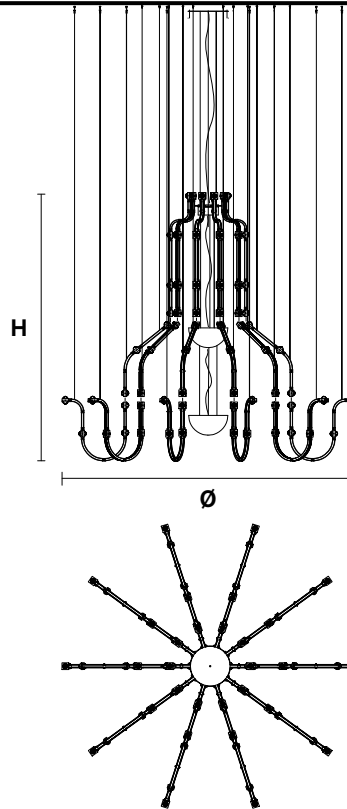

Design by: Marc Sadler

RAQAM Q4 BASIC BATCH A - MODULO 4 X 10 + MODULO 5 X 10 + MODULO 6 X 10

Struttura in metallo ricoperto in vetro, illuminazione LED.

Metal frame covered with glass, LED lighting system.

G03
Gold Frame
Transparent Glass

G04
Chrome Frame
Transparent Glass

G14
Burnished brass
Transparent Glass

TECHNICAL INFORMATION

Ø 219 cm / 86.22"
H 200 cm / 78.74"
W 65 kg / 143.3 lb

220 LED LIGHTS CRI>80
3000K - 330 W- 42900 Nominal lm
Dimmable PUSH or DMX on request.

Fixing: 1 x canopy
30 x single steel cables.

The canopy contains: 1 x driver

The box contains: 1 x control board

Each cup contains:
1 x driver
1 x control board