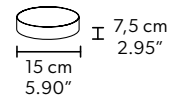

The box contains: 1 x control board