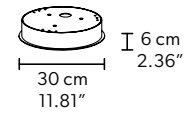

TECHNICAL INFORMATIONS

Ø 219 cm / 86.22"
H 200 cm / 78.74"
W 65 kg / 143.3 lb

220 LED LIGHTS CRI>90
3000K - 330 W - 42900 Nominal lm
Dimmable PUSH or DMX on request.

Fixing: 1 x canopy
30 x single steel cables.

The canopy contains: 1 x driver