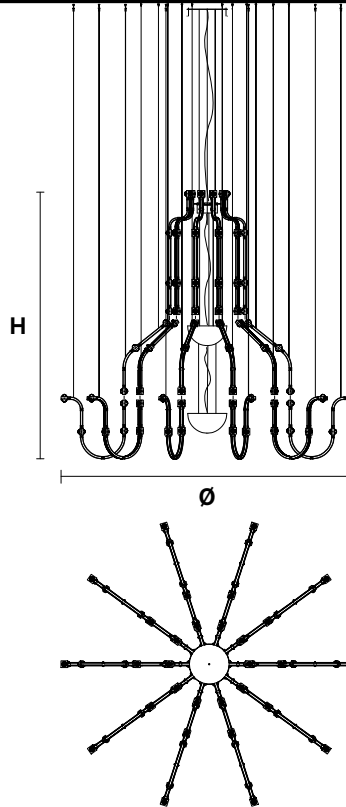

Design by: Marc Sadler

RAQAM Q4 BASIC BATCH A - MODULO 4 X 10 + MODULO 5 X 10 + MODULO 6 X 10

CE 

Struttura in metallo ricoperto in vetro, illuminazione LED.

Metal frame covered with glass, LED lighting system.

G03
Gold Frame
Transparent Glass

G04
Chrome Frame
Transparent Glass

G14
Burnished brass
Transparent Glass

TECHNICAL INFORMATIONS

Ø 219 cm / 86.22"
H 200 cm / 78.74"
W 65 kg / 143.3 lb

220 LED LIGHTS CRI>90
3000K - 330 W - 42900 Nominal lm
Dimmable PUSH or DMX on request.

Fixing: 1 x canopy
30 x single steel cables.

The canopy contains: 1 x driver

The box contains: 1 x control board

Each cup contains:
1 x driver
1 x control board