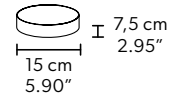

The box contains: 1 x control board