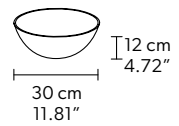

TECHNICAL INFORMATION

Ø 225 cm / 88.58"
H 37 cm / 14.56"
W 26 kg / 57.32 lb

96 LED LIGHTS CRI>80
3000K - 144 W- 18720 Nominal lm
Dimmable PUSH or DMX on request.

Fixing: 1 x central bracket
35 x single steel cables.

The cup contains:
1 x driver
1 x control board