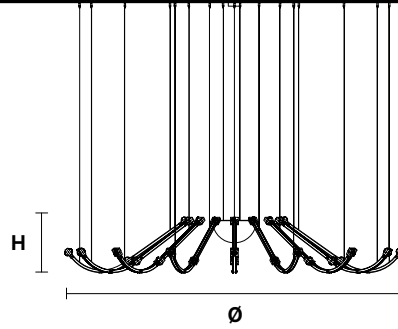

RAQAM Q7

Composition

MASIERO

Design by: Marc Sadler

RAQAM Q7 BASIC BATCH A - MODULO3 X 16

CE 

Struttura in metallo ricoperto in vetro, illuminazione LED.

Metal frame covered with glass, LED lighting system.

G03
Gold Frame
Transparent Glass

G04
Chrome Frame
Transparent Glass

G14
Burnished brass
Transparent Glass

TECHNICAL INFORMATION

Ø 225 cm / 88.58"
H 37 cm / 14.56"
W 26 kg / 57.32 lb

96 LED LIGHTS CRI>80
3000K - 144 W- 18720 Nominal lm
Dimmable PUSH or DMX on request.

Fixing: 1 x central bracket
35 x single steel cables.

The cup contains:
1 x driver
1 x control board

 : for the US market, refer to the relevant price list.