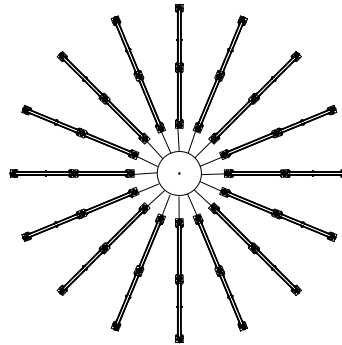

RAQAM Q7

Composition

MASIERO

Design by: Marc Sadler

RAQAM Q7 BASIC BATCH A - MODULO3 X 16

CE 

Struttura in metallo ricoperto in vetro, illuminazione LED.

Metal frame covered with glass, LED lighting system.

G03
Gold Frame
Transparent Glass

G04
Chrome Frame
Transparent Glass

G14
Burnished brass
Transparent Glass

TECHNICAL INFORMATION

Ø 225 cm / 88.58"
H 37 cm / 14.56"
W 26 kg / 57.32 lb

96 LED LIGHTS CRI>80
3000K - 144 W- 18720 Nominal lm
Dimmable PUSH or DMX on request.

Fixing: 1 x central bracket
35 x single steel cables.

The cup contains:
1 x driver
1 x control board

 : for the US market, refer to the relevant price list.