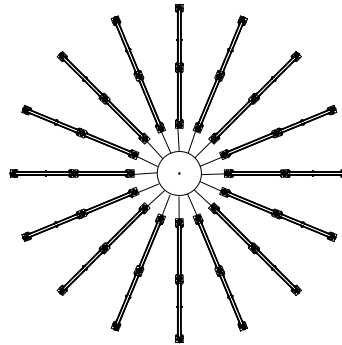

RAQAM Q7

Composition

MASIERO

Design by: Marc Sadler

RAQAM Q7 BASIC BATCH A - MODULO3 X 16

CE 

Struttura in metallo ricoperto in vetro, illuminazione LED.

Metal frame covered with glass, LED lighting system.

G03
Gold Frame
Transparent Glass

G04
Chrome Frame
Transparent Glass

G14
Burnished brass
Transparent Glass

TECHNICAL INFORMATION

Ø 225 cm / 88.58"
H 37 cm / 14.56"
W 26 kg / 57.32 lb

96 LED LIGHTS CRI>90
3000K - 144 W - 18720 Nominal lm
Dimmable PUSH or DMX on request.

Fixing: 1 x central bracket
35 x single steel cables.

The cup contains:
1 x driver
1 x control board