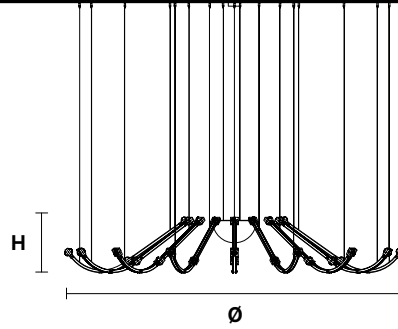

RAQAM Q7

Composition

MASIERO

Design by: Marc Sadler

RAQAM Q7 BASIC BATCH A - MODULO3 X 16

CE 

Struttura in metallo ricoperto in vetro, illuminazione LED.

Metal frame covered with glass, LED lighting system.

G03
Gold Frame
Transparent Glass

G04
Chrome Frame
Transparent Glass

G14
Burnished brass
Transparent Glass

TECHNICAL INFORMATION

Ø 225 cm / 88.58"
H 37 cm / 14.56"
W 26 kg / 57.32 lb

96 LED LIGHTS CRI>90
3000K - 144 W - 18720 Nominal lm
Dimmable PUSH or DMX on request.

Fixing: 1 x central bracket
35 x single steel cables.

The cup contains:
1 x driver
1 x control board