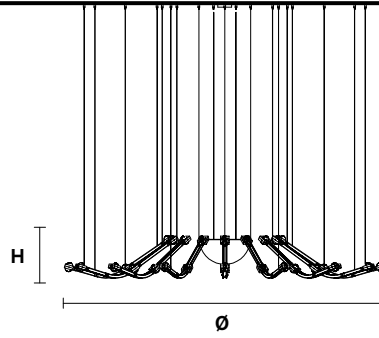

RAQAM Q8

Composition

MASIERO

Design by: Marc Sadler

RAQAM Q8 BASIC BATCH A - MODULO 5 X 16

CE 

Struttura in metallo ricoperto in vetro, illuminazione LED.

Metal frame covered with glass, LED lighting system.

G03
Gold Frame
Transparent Glass

G04
Chrome Frame
Transparent Glass

G14
Burnished brass
Transparent Glass

TECHNICAL INFORMATION

Ø 185 cm / 72.83"
H 26 cm / 10.23"
W 26 kg / 57.32 lb

96 LED LIGHTS CRI>80
3000K - 144 W - 18720 Nominal lm
Dimmable PUSH or DMX on request.

Fixing: 1 x central bracket
35 x single steel cables.

The cup contains:
1 x driver
1 x control board

 : for the US market, refer to the relevant price list.