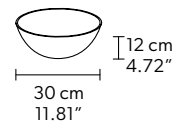

TECHNICAL INFORMATION

Ø 185 cm / 72.83"
H 26 cm / 10.23"
W 26 kg / 57.32 lb

96 LED LIGHTS CRI>80
3000K - 144 W - 18720 Nominal lm
Dimmable PUSH or DMX on request.

Fixing: 1 x central bracket
35 x single steel cables.

The cup contains:
1 x driver
1 x control board