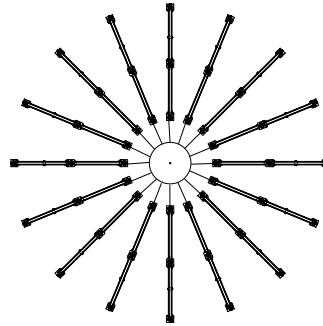

RAQAM Q8

Composition

MASIERO

Design by: Marc Sadler

RAQAM Q8 BASIC BATCH A - MODULO 5 X 16

CE 

Struttura in metallo ricoperto in vetro, illuminazione LED.

Metal frame covered with glass, LED lighting system.

G03
Gold Frame
Transparent Glass

G04
Chrome Frame
Transparent Glass

G14
Burnished brass
Transparent Glass

TECHNICAL INFORMATION

Ø 185 cm / 72.83"
H 26 cm / 10.23"
W 26 kg / 57.32 lb

96 LED LIGHTS CRI>80
3000K - 144 W - 18720 Nominal lm
Dimmable PUSH or DMX on request.

Fixing: 1 x central bracket
35 x single steel cables.

The cup contains:
1 x driver
1 x control board

 : for the US market, refer to the relevant price list.