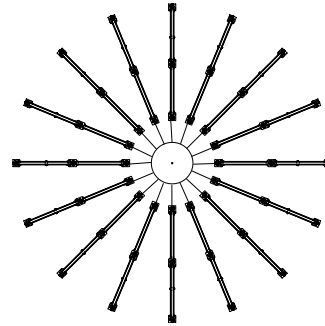

## Composition

# MASIERO

Design by: Marc Sadler

RAQAM Q8 BASIC BATCH A - MODULO 5 X 16

CE 

**Struttura in metallo ricoperto in vetro, illuminazione LED.**

Metal frame covered with glass, LED lighting system.

**G03**  
Gold Frame  
Transparent Glass

### TECHNICAL INFORMATION

Ø 185 cm / 72.83"  
H 26 cm / 10.23"  
W 26 kg / 57.32 lb

96 LED LIGHTS CRI>90  
3000K - 144 W - 18720 Nominal lm  
Dimmable PUSH or DMX on request.

**Fixing:** 1 x central bracket  
35 x single steel cables.