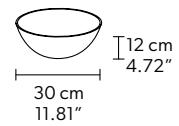

TECHNICAL INFORMATION

Ø 185 cm / 72.83"
H 26 cm / 10.23"
W 26 kg / 57.32 lb

96 LED LIGHTS CRI>90
3000K - 144 W - 18720 Nominal lm
Dimmable PUSH or DMX on request.

Fixing: 1 x central bracket
35 x single steel cables.

The cup contains:
1 x driver
1 x control board