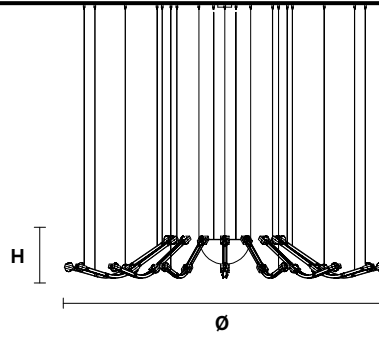

# MASIERO

Design by: Marc Sadler

RAQAM Q8 BASIC BATCH A - MODULO 5 X 16

CE 

**Struttura in metallo ricoperto in vetro, illuminazione LED.**

Metal frame covered with glass, LED lighting system.

**G03**  
Gold Frame  
Transparent Glass

### TECHNICAL INFORMATION

Ø 185 cm / 72.83"  
H 26 cm / 10.23"  
W 26 kg / 57.32 lb

96 LED LIGHTS CRI>90  
3000K - 144 W - 18720 Nominal lm  
Dimmable PUSH or DMX on request.

**Fixing:** 1 x central bracket  
35 x single steel cables.