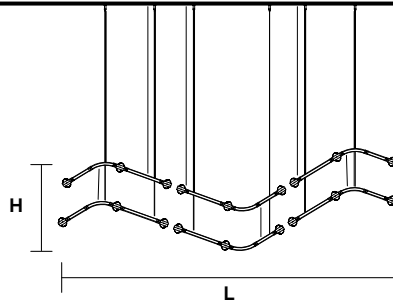

Design by: Marc Sadler

**Struttura in metallo ricoperto in vetro, illuminazione LED.**

Metal frame covered with glass, LED lighting system.

**G03**  
Gold Frame  
Transparent Glass

**G04**  
Chrome Frame  
Transparent Glass

#### TECHNICAL INFORMATION

**L** 200 x 96 cm / 78.74" x 37.79"  
**H** 60 cm / 23.62"  
**W** 62 kg / 136.68 lb

288 LED LIGHTS CRI>90  
3000K - 432 W - 56160 Nominal lm  
Dimmable PUSH or DMX on request.