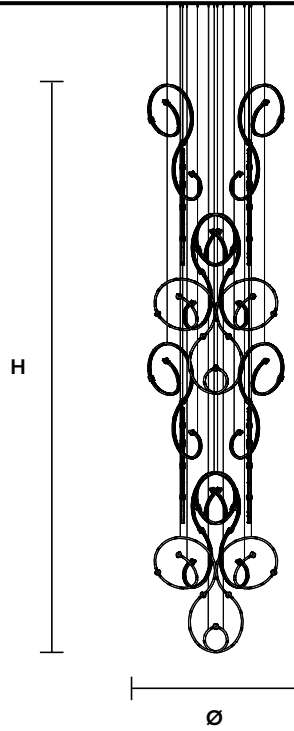

Design by: Marc Sadler

RAQAM R3 BASIC BATCH A - MODULO 1 X 16

CE 

**Struttura in metallo ricoperto in vetro, illuminazione LED.**

Metal frame covered with glass, LED lighting system.

**G03**  
Gold Frame  
Transparent Glass

**G04**  
Chrome Frame  
Transparent Glass

**G14**  
Burnished brass  
Transparent Glass

### TECHNICAL INFORMATION

Ø 125 cm / 49.21"  
H 530 cm / 208.66"  
W 52 kg / 114.64 lb

128 LED LIGHTS CRI>80  
3000K - 192 W - 24960 Nominal lm  
Dimmable PUSH or DMX on request.

### Fixing:

16 x single steel cables.  
8 x main power supply  
(1 x driver + 1 x control board recessed)