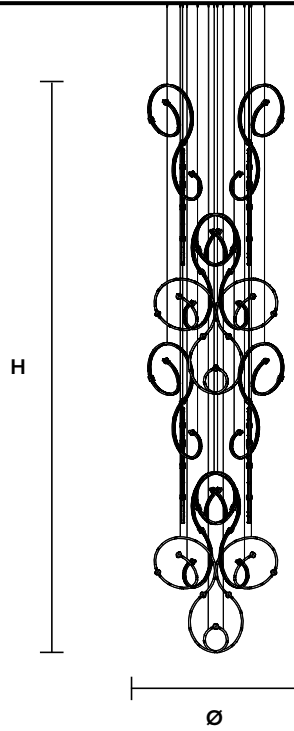

Design by: Marc Sadler

RAQAM R3 BASIC BATCH A - MODULO 1 X 16

CE 

**Struttura in metallo ricoperto in vetro, illuminazione LED.**

Metal frame covered with glass, LED lighting system.

**G03**  
Gold Frame  
Transparent Glass

**G04**  
Chrome Frame  
Transparent Glass

**G14**  
Burnished brass  
Transparent Glass

### TECHNICAL INFORMATION

Ø 125 cm / 49.21"  
H 530 cm / 208.66"  
W 52 kg / 114.64 lb

128 LED LIGHTS CRI>90  
3000K - 192 W - 24960 Nominal lm  
Dimmable PUSH or DMX on request.

### Fixing:

16 x single steel cables.  
8 x main power supply  
(1 x driver + 1 x control board recessed)