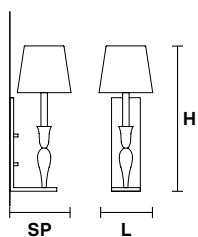

### Applique

**SLIM A1**

L 16 cm / 6.29"

SP 18 cm / 7.08"

H 42 cm / 16.53"

 1×E14×40 W max

**USA** 1×E12×40 W max  
(not included)

Paralumi/shade COT/BK