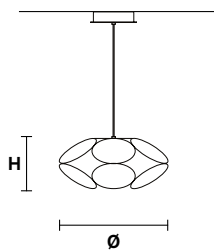

H 120 cm / 47.24"
Only for Timeo S1 20

H 150 cm / 59.05"
Only all other suspensions

TIMEO S1 20

∅ 21 cm / 8.26"
H 17 cm / 6.69"

LED x 4 W CRI>90
3000 K - 460 Nominal lm
Not Dimmable

TIMEO S1 35

∅ 35 cm / 13.77"
H 30 cm / 11.81"

LED x 9 W CRI>90
3000 K - 1458 Nominal lm
Dimmable: 1-10 V + PUSH

TIMEO S1 50

∅ 51 cm / 20.07"
H 48 cm / 16.14"

LED x 9 W CRI>90
3000 K - 1458 Nominal lm
Dimmable: 1-10 V + PUSH

TIMEO S1 R45

∅ 47 cm / 18.50"
H 21 cm / 8.26"

LED x 9 W CRI>90
3000 K - 1458 Nominal lm
Dimmable: 1-10 V + PUSH

TIMEO S1 R65

∅ 66 cm / 25.98"
H 21 cm / 8.26"

LED x 27 W CRI>90
3000 K - 3321 Nominal lm
Dimmable: 1-10 V + PUSH

TIMEO C3 LN 75  

L 75 cm / 29.52"
SP 20 cm / 7.87"
H max 140 cm / 55.11"