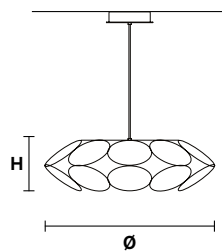

H 120 cm / 47.24"
Only for Timeo S1 20

H 150 cm / 59.05"
Only all other suspensions

TIMEO S1 20

∅ 21 cm / 8.26"
H 17 cm / 6.69"

LED x 4 W CRI>90
3000 K - 460 Nominal lm
Not Dimmable

TIMEO S1 35

∅ 35 cm / 13.77"
H 30 cm / 11.81"

LED x 9 W CRI>90
3000 K - 1458 Nominal lm
Dimmable: 1-10 V + PUSH

TIMEO S1 50

∅ 51 cm / 20.07"
H 48 cm / 16.14"

LED x 9 W CRI>90
3000 K - 1458 Nominal lm
Dimmable: 1-10 V + PUSH

TIMEO S1 R45

∅ 47 cm / 18.50"
H 21 cm / 8.26"

LED x 9 W CRI>90
3000 K - 1458 Nominal lm
Dimmable: 1-10 V + PUSH

TIMEO S1 R65

∅ 66 cm / 25.98"
H 21 cm / 8.26"

LED x 27 W CRI>90
3000 K - 3321 Nominal lm
Dimmable: 1-10 V + PUSH

TIMEO C3 LN 75  

L 75 cm / 29.52"
SP 20 cm / 7.87"
H max 140 cm / 55.11"