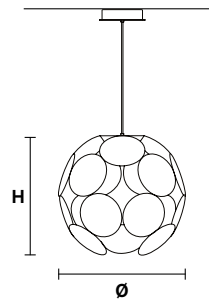

H 120 cm / 47.24"
Only for Timeo S1 20

H 150 cm / 59.05"
Only all other suspensions

TIMEO S1 20

∅ 21 cm / 8.26"
H 17 cm / 6.69"

LED x 4 W CRI>90
3000 K - 460 Nominal lm
Not Dimmable

TIMEO S1 35

∅ 35 cm / 13.77"
H 30 cm / 11.81"

LED x 9 W CRI>90
3000 K - 1458 Nominal lm
Dimmable: 1-10 V + PUSH

TIMEO S1 50

∅ 51 cm / 20.07"
H 48 cm / 16.14"

LED x 9 W CRI>90
3000 K - 1458 Nominal lm
Dimmable: 1-10 V + PUSH

TIMEO S1 R45

∅ 47 cm / 18.50"
H 21 cm / 8.26"