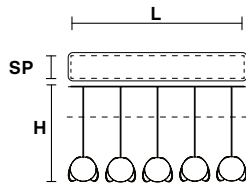

LED x 9 W CRI>90
3000 K - 1458 Nominal lm
Dimmable: 1-10 V + PUSH

TIMEO S1 50

∅ 51 cm / 20.07"
H 48 cm / 16.14"

LED x 9 W CRI>90
3000 K - 1458 Nominal lm
Dimmable: 1-10 V + PUSH

TIMEO S1 R45

∅ 47 cm / 18.50"
H 21 cm / 8.26"

LED x 9 W CRI>90
3000 K - 1458 Nominal lm
Dimmable: 1-10 V + PUSH

TIMEO S1 R65

∅ 66 cm / 25.98"
H 21 cm / 8.26"

LED x 27 W CRI>90
3000 K - 3321 Nominal lm
Dimmable: 1-10 V + PUSH

TIMEO C3 LN 75  

L 75 cm / 29.52"
SP 20 cm / 7.87"
H max 140 cm / 55.11"

LED x 12 W CRI>90
 3000 K - 1350 Nominal lm
Dimmable: 1-10 V + PUSH

TIMEO C5 LN 125  

L 125 cm / 49.21"
SP 20 cm / 7.87"
H max 140 cm / 55.11"

LED x 20 W CRI>90
 3000 K - 2300 Nominal lm
Dimmable: 1-10 V + DALI + PUSH