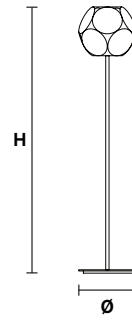

TIMEO C7 LN 175  

L 175 cm / 68.89"
SP 20 cm / 7.87"
H max 140 cm / 55.11"

LED x 28 W CRI>90
 3000 K - 3150 Nominal lm
Dimmable: 1-10 V + DALI + PUSH

TIMEO C3 RD 40  

Ø 40 cm / 15.74"
H max 140 cm / 55.11"

Ø 80 cm / 31.49"
H max 140 cm / 55.11"

LED x 28 W CRI>90
 3000 K - 3150 Nominal lm
Dimmable: 1-10 V + DALI + PUSH

TIMEO PL1 R45

.....
Ø 47 cm / 18.50"
H 24 cm / 9.45"

.....
LED x 9 W CRI>90
3000 K - 1458 Nominal lm
Dimmable: 1-10 V + PUSH

TIMEO A

L 21 cm / 8.26"
 SP 19 cm / 7.48"
 H 20 cm / 7.87"

LED x 4 W CRI>90
 3000 K - 460 Nominal lm
Not Dimmable

TIMEO TL

Ø 35 cm / 13.77"
 H 30 cm / 11.81"

LED x 9 W CRI>90
 3000 K - 1458 Nominal lm
Dimmable: OWN BUTTON

TIMEO STL

Ø 35 cm / 11.81"
 H 160 cm / 62.99"

LED x 9 W CRI>90
 3000 K - 1458 Nominal lm
Dimmable: OWN BUTTON