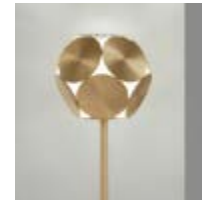

Struttura in metallo verniciato. Illuminazione LED.

Painted metal frame. LED Lighting.

Gestell aus lackiertem Metall. LED-Beleuchtung.

Structure en métal peint. LED éclairage.

СТРУКТУРА ИЗ ОКРАШЕННОГО МЕТАЛЛА. СВЕТОДИОДНОЕ ОСВЕЩЕНИЕ

G14 Ottone brunito
Burnished brass

Family

Ceiling

Suspensions

Applique

Table lamp

Floor lamp

Standard cables for all suspensions

H 120 cm / 47.24"
Only for Timeo S1 20

H 150 cm / 59.05"
Only all other suspensions

TIMEO S1 20

∅ 21 cm / 8.26"
H 17 cm / 6.69"

LED x 4 W CRI>90
3000 K - 460 Nominal lm
Not Dimmable

TIMEO S1 35

∅ 35 cm / 13.77"
H 30 cm / 11.81"