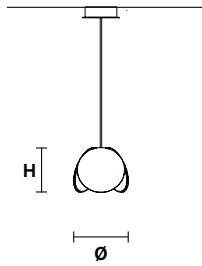

H 120 cm / 47.24"
Only for Timeo S1 20

H 150 cm / 59.05"
Only all other suspensions

TIMEO S1 20

∅ 21 cm / 8.26"
H 17 cm / 6.69"

LED x 4 W CRI>90
3000 K - 460 Nominal lm
Not Dimmable

TIMEO S1 35

∅ 35 cm / 13.77"
H 30 cm / 11.81"