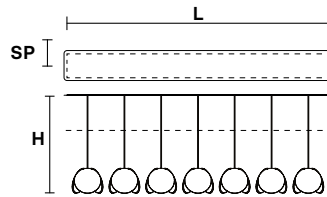

TIMEO C7 LN 175

L 175 cm / 68.89"
SP 20 cm / 7.87"
H max 140 cm / 55.11"

LED x 28 W CRI>90
3000 K - 3150 Nominal lm
Dimmable: 1-10 V + DALI + PUSH

TIMEO C3 RD 40

Ø 40 cm / 15.74"
H max 140 cm / 55.11"

LED x 12 W CRI>90
3000 K - 1350 Nominal lm
Dimmable: 1-10 V + PUSH