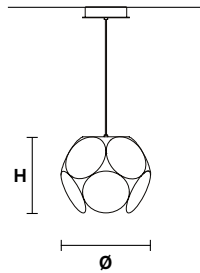

H 120 cm / 47.24"
Only for Timeo S1 20

H 150 cm / 59.05"
Only all other suspensions

TIMEO S1 20

∅ 21 cm / 8.26"
H 17 cm / 6.69"

LED x 4 W CRI>90
3000 K - 460 Nominal lm
Not Dimmable

TIMEO S1 35

∅ 35 cm / 13.77"
H 30 cm / 11.81"

LED x 9 W CRI>90
3000 K - 1458 Nominal lm
Dimmable: 1-10 V + PUSH

TIMEO S1 50

∅ 51 cm / 20.07"
H 48 cm / 16.14"

LED x 9 W CRI>90
3000 K - 1458 Nominal lm
Dimmable: 1-10 V + PUSH

TIMEO S1 R45

∅ 47 cm / 18.50"
H 21 cm / 8.26"