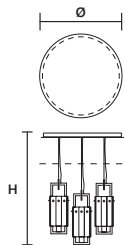

STANDARD LIGHTING

6×E14×10 W MAX (NOT INCL.)

USA 6×E12×40 W MAX (NOT INCL.)

CREK STL 6

L 45 cm / 17.70"
 SP 32 cm / 12.60"
 H 160 cm / 63.00"

STANDARD LIGHTING

6×E14×10 W MAX (NOT INCL.)

USA 6×E12×40 W MAX (NOT INCL.)

Ⓜ : for the US market, refer to the relevant price list.
 * ETL ONLY FOR US MARKET.

CREK C3 LN 75

L 75 cm / 29.52"
 SP 20 cm / 7.87"
 H MAX 195 cm / 76.77"

STANDARD LIGHTING

3×E14×10 W MAX (NOT INCL.)

USA 3×E12×40 W MAX (NOT INCL.)

CREK C5 LN 125

L 125 cm / 49.21"
 SP 20 cm / 7.87"
 H MAX 195 cm / 76.77"

STANDARD LIGHTING

5×E14×10 W MAX (NOT INCL.)

USA 5×E12×40 W MAX (NOT INCL.)

CREK C3 RD 60

∅ 60 cm / 23.62"
 H MAX 195 cm / 76.77"

STANDARD LIGHTING

3×E14×10 W MAX (NOT INCL.)

USA 3×E12×40 W MAX (NOT INCL.)

CREK C5 RD 80

∅ 80 cm / 31.49"
 H MAX 195 cm / 76.77"

STANDARD LIGHTING

5×E14×10 W MAX (NOT INCL.)

USA 5×E12×40 W MAX (NOT INCL.)

: for the US market, refer to the relevant price list.