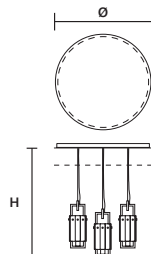

STANDARD LIGHTING

6×E14×10 W MAX (NOT INCL.)

USA 6×E12×40 W MAX (NOT INCL.)

CREK STL 6

L 45 cm / 17.70"
 SP 32 cm / 12.60"
 H 160 cm / 63.00"

STANDARD LIGHTING

6×E14×10 W MAX (NOT INCL.)

USA 6×E12×40 W MAX (NOT INCL.)

Ⓜ : for the US market, refer to the relevant price list.
 * ETL ONLY FOR US MARKET.

CREK C3 LN 75

L 75 cm / 29.52"
 SP 20 cm / 7.87"
 H MAX 195 cm / 76.77"

STANDARD LIGHTING

3×E14×10 W MAX (NOT INCL.)

USA 3×E12×40 W MAX (NOT INCL.)

CREK C5 LN 125

L 125 cm / 49.21"
 SP 20 cm / 7.87"
 H MAX 195 cm / 76.77"

STANDARD LIGHTING

5×E14×10 W MAX (NOT INCL.)

USA 5×E12×40 W MAX (NOT INCL.)

CREK C3 RD 60

∅ 60 cm / 23.62"
 H MAX 195 cm / 76.77"

STANDARD LIGHTING

3×E14×10 W MAX (NOT INCL.)

USA 3×E12×40 W MAX (NOT INCL.)

CREK C5 RD 80

∅ 80 cm / 31.49"
 H MAX 195 cm / 76.77"

STANDARD LIGHTING

5×E14×10 W MAX (NOT INCL.)

USA 5×E12×40 W MAX (NOT INCL.)

: for the US market, refer to the relevant price list.