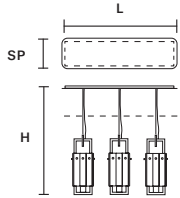

STANDARD LIGHTING

6×E14×10 W MAX (NOT INCL.)

USA 6×E12×40 W MAX (NOT INCL.)

CREK STL 6

L 45 cm / 17.70"
 SP 32 cm / 12.60"
 H 160 cm / 63.00"

STANDARD LIGHTING

6×E14×10 W MAX (NOT INCL.)

USA 6×E12×40 W MAX (NOT INCL.)

Ⓜ : for the US market, refer to the relevant price list.
 * ETL ONLY FOR US MARKET.

CREK C3 LN 75

L 75 cm / 29.52"
 SP 20 cm / 7.87"
 H MAX 195 cm / 76.77"

STANDARD LIGHTING

3×E14×10 W MAX (NOT INCL.)

USA 3×E12×40 W MAX (NOT INCL.)