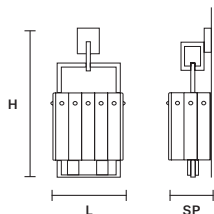

CREK A2

L 22.5 cm / 8.85"
SP 13 cm / 5.11"
H 45 cm / 17.71"

STANDARD LIGHTING

2×E14×10 W MAX (NOT INCL.)

USA 2×E12×40 W MAX (NOT INCL.)

CREK A1

L 15.5 cm / 6.10"
SP 13 cm / 5.11"
H 45 cm / 17.71"