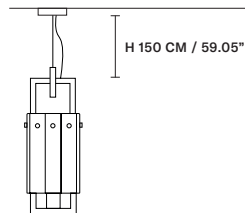

STANDARD CABLES FOR ALL SUSPENSIONS

CREK S14

L 123 cm / 48.42"
 SP 31.5 cm / 12.40"
 H 40 cm / 15.74"

STANDARD LIGHTING

14×E14×10 W MAX (NOT INCL.)

USA 14×E12×40 W MAX (NOT INCL.)

CREK S10

L 95 cm / 37.40"
 SP 31.5 cm / 12.40"
 H 40 cm / 15.74"

L 15.5 cm / 6.10"
 SP 15.5 cm / 6.10"
 H 40 cm / 15.74"

STANDARD LIGHTING

1×E14×10 W MAX (NOT INCL.)

USA 1×E12×40 W MAX (NOT INCL.)

: for the US market, refer to the relevant price list.

CREK A2

L 22.5 cm / 8.85"
 SP 13 cm / 5.11"
 H 45 cm / 17.71"

3×E14×10 W MAX (NOT INCL.)

USA 3×E12×40 W MAX (NOT INCL.)

CREK C5 RD 80

∅ 80 cm / 31.49"
 H MAX 195 cm / 76.77"

STANDARD LIGHTING

5×E14×10 W MAX (NOT INCL.)

USA 5×E12×40 W MAX (NOT INCL.)

: for the US market, refer to the relevant price list.