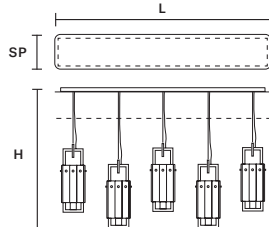

Ⓜ : for the US market, refer to the relevant price list.
 * ETL ONLY FOR US MARKET.

CREK C3 LN 75

L 75 cm / 29.52"
 SP 20 cm / 7.87"
 H MAX 195 cm / 76.77"

STANDARD LIGHTING

3×E14×10 W MAX (NOT INCL.)

USA 3×E12×40 W MAX (NOT INCL.)

CREK C5 LN 125

L 125 cm / 49.21"
 SP 20 cm / 7.87"
 H MAX 195 cm / 76.77"

STANDARD LIGHTING

5×E14×10 W MAX (NOT INCL.)

USA 5×E12×40 W MAX (NOT INCL.)

CREK C3 RD 60

∅ 60 cm / 23.62"
 H MAX 195 cm / 76.77"

STANDARD LIGHTING

3×E14×10 W MAX (NOT INCL.)

USA 3×E12×40 W MAX (NOT INCL.)

CREK C5 RD 80

∅ 80 cm / 31.49"
 H MAX 195 cm / 76.77"

STANDARD LIGHTING

5×E14×10 W MAX (NOT INCL.)

USA 5×E12×40 W MAX (NOT INCL.)

: for the US market, refer to the relevant price list.