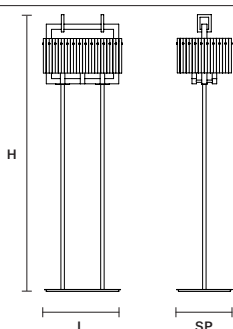

CREK TL1

L 15.5 cm / 6.10"
 SP 15.5 cm / 6.10"
 H 41.5 cm / 17.71"

STANDARD LIGHTING

1×E14×10 W MAX (NOT INCL.)

USA 1×E12×40 W MAX (NOT INCL.)

CREK TL 6

L 45 cm / 17.70"
 SP 31 cm / 12.20"
 H 41 cm / 16.10"

STANDARD LIGHTING

6×E14×10 W MAX (NOT INCL.)

USA 6×E12×40 W MAX (NOT INCL.)

CREK STL 6

L 45 cm / 17.70"
 SP 32 cm / 12.60"
 H 160 cm / 63.00"

STANDARD LIGHTING

6×E14×10 W MAX (NOT INCL.)

USA 6×E12×40 W MAX (NOT INCL.)

Ⓜ : for the US market, refer to the relevant price list.
 * ETL ONLY FOR US MARKET.

CREK C3 LN 75

L 75 cm / 29.52"
 SP 20 cm / 7.87"
 H MAX 195 cm / 76.77"

STANDARD LIGHTING

3×E14×10 W MAX (NOT INCL.)

USA 3×E12×40 W MAX (NOT INCL.)

3×E14×10 W MAX (NOT INCL.)

USA 3×E12×40 W MAX (NOT INCL.)

CREK C5 RD 80

∅ 80 cm / 31.49"
 H MAX 195 cm / 76.77"

STANDARD LIGHTING

5×E14×10 W MAX (NOT INCL.)

USA 5×E12×40 W MAX (NOT INCL.)

: for the US market, refer to the relevant price list.