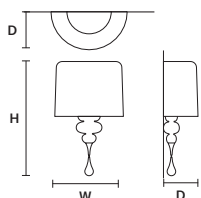

EVA S8 

ø 90 cm / 35.40"  
H 75 cm / 29.50"

STANDARD LIGHTING  
8×E14×10 W MAX (NOT INCL.)

EVA S5 

ø 70 cm / 27.60"  
H 60 cm / 23.60"

STANDARD LIGHTING  
5×E14×10 W MAX (NOT INCL.)

EVA S3+1 

ø 50 cm / 19.70"  
H 75 cm / 29.50"

STANDARD LIGHTING  
3×E27×20 W MAX (NOT INCL.)  
1×E14×10 W MAX (NOT INCL.)

: for the US market, refer to the relevant price list.

EVA A3

W 40 cm / 15.70"  
D 20 cm / 7.90"  
H 70 cm / 27.60"

STANDARD LIGHTING

3×E27×20 W MAX (NOT INCL.)

EVA A1 M

W 30 cm / 11.80"  
D 15 cm / 5.90"  
H 54 cm / 21.30"

STANDARD LIGHTING

1×E27×20 W MAX (NOT INCL.)

EVA A2

W 40 cm / 15.70"  
D 18 cm / 7.10"  
H 55 cm / 21.70"

STANDARD LIGHTING

2×E14×10 W MAX (NOT INCL.)

EVA TL1 P

ø 14 cm / 5.50"  
H 28 cm / 11.00"

STANDARD LIGHTING

1×E14×10 W MAX (NOT INCL.)

EVA TL1 M

ø 30 cm / 11.80"  
H 53 cm / 20.90"

STANDARD LIGHTING