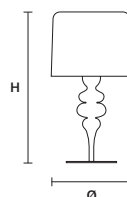

2×E14×10 W MAX (NOT INCL.)

EVA TL1 P

ø 14 cm / 5.50"  
H 28 cm / 11.00"

STANDARD LIGHTING

1×E14×10 W MAX (NOT INCL.)

EVA TL1 M

ø 30 cm / 11.80"  
H 53 cm / 20.90"

STANDARD LIGHTING

1×E27×20 W MAX (NOT INCL.)

EVA TL3+1 G

ø 40 cm / 15.70"  
H 75 cm / 29.50"

STANDARD LIGHTING

3×E27×20 W MAX (NOT INCL.)  
1×E14×10 W MAX (NOT INCL.)

EVA STL3+1

ø 50 cm / 19.70"  
H 180 cm / 70.90"

STANDARD LIGHTING

3×E27×20 W MAX (NOT INCL.)  
1×E14×10 W MAX (NOT INCL.)

: for the US market, refer to the relevant price list.  
 \* ETL ONLY FOR US MARKET.

SINGLE CANOPY

SIZE		FRAME FINISHINGS	CANOPY FINISHINGS	PRODUCT NAME
∅	12 cm / 4.70"	● V95	● V95	EVA S5
H	6 cm / 2.40"	● V72	● V72	EVA S8
		● V70	● V70	EVA S10
		● F01	● F01	
		● F02	● F02	