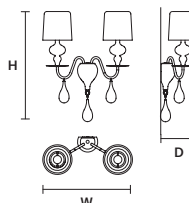

STANDARD LIGHTING  
3×E27×20 W MAX (NOT INCL.)  
1×E14×10 W MAX (NOT INCL.)

: for the US market, refer to the relevant price list.

EVA A3

W 40 cm / 15.70"  
D 20 cm / 7.90"  
H 70 cm / 27.60"

STANDARD LIGHTING

3×E27×20 W MAX (NOT INCL.)

EVA A1 M

W 30 cm / 11.80"  
D 15 cm / 5.90"  
H 54 cm / 21.30"

STANDARD LIGHTING

1×E27×20 W MAX (NOT INCL.)

EVA A2

W 40 cm / 15.70"  
D 18 cm / 7.10"  
H 55 cm / 21.70"

STANDARD LIGHTING

2×E14×10 W MAX (NOT INCL.)

EVA TL1 P

ø 14 cm / 5.50"  
H 28 cm / 11.00"

STANDARD LIGHTING

1×E14×10 W MAX (NOT INCL.)

EVA TL1 M

ø 30 cm / 11.80"  
H 53 cm / 20.90"

STANDARD LIGHTING

1×E27×20 W MAX (NOT INCL.)

EVA TL3+1 G

ø 40 cm / 15.70"  
H 75 cm / 29.50"

STANDARD LIGHTING

3×E27×20 W MAX (NOT INCL.)  
1×E14×10 W MAX (NOT INCL.)

EVA STL3+1

ø 50 cm / 19.70"  
H 180 cm / 70.90"

STANDARD LIGHTING