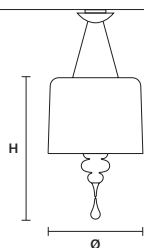

## STANDARD CABLES

EVA S20+10 

ø 270 cm / 106.30"  
H 200 cm / 78.70"

STANDARD LIGHTING  
30×E27×20 W MAX (NOT INCL.)

EVA S10 

ø 110 cm / 43.30"  
H 75 cm / 29.50"

STANDARD LIGHTING  
10×E14×10 W MAX (NOT INCL.)

EVA S8 

ø 90 cm / 35.40"  
H 75 cm / 29.50"

STANDARD LIGHTING  
8×E14×10 W MAX (NOT INCL.)

EVA S5 

ø 70 cm / 27.60"  
H 60 cm / 23.60"

STANDARD LIGHTING  
5×E14×10 W MAX (NOT INCL.)

EVA S3+1 

ø 50 cm / 19.70"  
H 75 cm / 29.50"

STANDARD LIGHTING  
3×E27×20 W MAX (NOT INCL.)  
1×E14×10 W MAX (NOT INCL.)

: for the US market, refer to the relevant price list.

EVA A3

W 40 cm / 15.70"  
D 20 cm / 7.90"  
H 70 cm / 27.60"

STANDARD LIGHTING

2×E14×10 W MAX (NOT INCL.)

EVA TL1 P

ø 14 cm / 5.50"  
H 28 cm / 11.00"

STANDARD LIGHTING

1×E14×10 W MAX (NOT INCL.)

EVA TL1 M

ø 30 cm / 11.80"  
H 53 cm / 20.90"

STANDARD LIGHTING