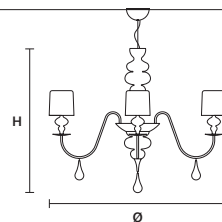

## STANDARD CABLES

EVA S20+10 

ø 270 cm / 106.30"  
H 200 cm / 78.70"

STANDARD LIGHTING  
30×E27×20 W MAX (NOT INCL.)

EVA S10 

ø 110 cm / 43.30"  
H 75 cm / 29.50"

STANDARD LIGHTING  
10×E14×10 W MAX (NOT INCL.)

EVA S8 

ø 90 cm / 35.40"  
H 75 cm / 29.50"

STANDARD LIGHTING  
8×E14×10 W MAX (NOT INCL.)

EVA S5 

ø 70 cm / 27.60"  
H 60 cm / 23.60"

STANDARD LIGHTING  
5×E14×10 W MAX (NOT INCL.)

EVA S3+1 

ø 50 cm / 19.70"  
H 75 cm / 29.50"

STANDARD LIGHTING  
3×E27×20 W MAX (NOT INCL.)  
1×E14×10 W MAX (NOT INCL.)

: for the US market, refer to the relevant price list.

EVA A3

W 40 cm / 15.70"  
D 20 cm / 7.90"  
H 70 cm / 27.60"

STANDARD LIGHTING