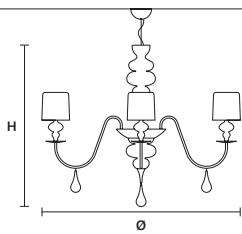

## STANDARD CABLES

EVA S20+10 

ø 270 cm / 106.30"  
H 200 cm / 78.70"

STANDARD LIGHTING  
30×E27×20 W MAX (NOT INCL.)

EVA S10 

ø 110 cm / 43.30"  
H 75 cm / 29.50"

STANDARD LIGHTING  
10×E14×10 W MAX (NOT INCL.)

EVA S8 

ø 90 cm / 35.40"  
H 75 cm / 29.50"

STANDARD LIGHTING  
8×E14×10 W MAX (NOT INCL.)

EVA S5 

ø 70 cm / 27.60"  
H 60 cm / 23.60"

STANDARD LIGHTING  
5×E14×10 W MAX (NOT INCL.)

EVA S3+1 

ø 50 cm / 19.70"  
H 75 cm / 29.50"

STANDARD LIGHTING  
3×E27×20 W MAX (NOT INCL.)  
1×E14×10 W MAX (NOT INCL.)

: for the US market, refer to the relevant price list.

EVA A3

W 40 cm / 15.70"  
D 20 cm / 7.90"  
H 70 cm / 27.60"

STANDARD LIGHTING