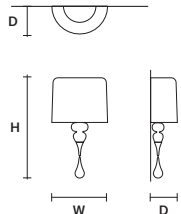

STANDARD LIGHTING  
3×E27×20 W MAX (NOT INCL.)  
1×E14×10 W MAX (NOT INCL.)

: for the US market, refer to the relevant price list.

EVA A3

W 40 cm / 15.70"  
D 20 cm / 7.90"  
H 70 cm / 27.60"

STANDARD LIGHTING

3×E27×20 W MAX (NOT INCL.)

EVA A1 M

W 30 cm / 11.80"  
D 15 cm / 5.90"  
H 54 cm / 21.30"

STANDARD LIGHTING

1×E27×20 W MAX (NOT INCL.)

EVA A2

W 40 cm / 15.70"  
D 18 cm / 7.10"  
H 55 cm / 21.70"

STANDARD LIGHTING

2×E14×10 W MAX (NOT INCL.)

EVA TL1 P

ø 14 cm / 5.50"  
H 28 cm / 11.00"

STANDARD LIGHTING

1×E14×10 W MAX (NOT INCL.)

EVA TL1 M

ø 30 cm / 11.80"  
H 53 cm / 20.90"

STANDARD LIGHTING