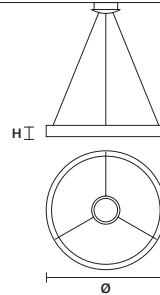

ON REQUEST
63 W CRI>90
2700 K – 5620 NOMINAL LM

DIMMABLE
0-10V

LIBE ROUND S140 

∅ 140 cm / 55.10"
H 8,5 cm / 3.30"

STANDARD INTEGRATED LED LIGHTING
144 W CRI>90
3000 K – 13536 NOMINAL LM

ON REQUEST
144 W CRI>90
2700 K – 12850 NOMINAL LM

DIMMABLE
1-10V

LIBE ROUND S115 

∅ 115 cm / 45.30"
H 8,5 cm / 3.30"

STANDARD INTEGRATED LED LIGHTING
116 W CRI>90
3000 K – 10904 NOMINAL LM

ON REQUEST
116 W CRI>90
2700 K – 10350 NOMINAL LM

DIMMABLE
1-10V

LIBE ROUND S90 

SIZE	
∅	27,5 cm / 10.80"
H	9 cm / 3.50"

FINISHINGS
● G14

PRODUCT NAME
LIBE ROUND S140
LIBE ROUND S115
LIBE ROUND S90
LIBE ROUND S60

SINGLE CANOPY

SIZE	
∅	27,5 cm / 10.80"
H	9 cm / 3.50"

FINISHINGS
● G14

PRODUCT NAME
LIBE S100
LIBE S160
LIBE ELLIPSE S90
LIBE ELLIPSE S120