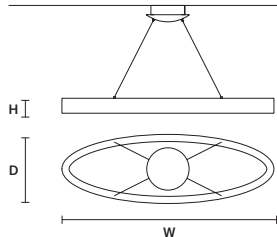

∅ 90 cm / 35.40"
H 8,5 cm / 3.30"

STANDARD INTEGRATED LED LIGHTING
90 W CRI>90
3000 K – 8460 NOMINAL LM

ON REQUEST
90 W CRI>90
2700 K – 8030 NOMINAL LM

DIMMABLE
0-10V

LIBE ROUND S60 

∅ 60 cm / 23.60"
H 8,5 cm / 3.30"

STANDARD INTEGRATED LED LIGHTING
59 W CRI>90
3000 K – 5546 NOMINAL LM

ON REQUEST
59 W CRI>90
2700 K – 5264 NOMINAL LM

DIMMABLE
0-10V

LIBE ELLIPSE S120 

W 120 cm / 47.20"
D 40 cm / 15.70"
H 8,5 cm / 3.30"

STANDARD INTEGRATED LED LIGHTING
86,5 W CRI>90
3000 K – 8131 NOMINAL LM

ON REQUEST
86,5 W CRI>90
2700 K – 7720 NOMINAL LM

DIMMABLE
0-10V

LIBE ELLIPSE S90 

W 90 cm / 35.40"
D 30 cm / 11.80"
H 8,5 cm / 3.30"

STANDARD INTEGRATED LED LIGHTING
62,5 W CRI>90
3000 K – 5875 NOMINAL LM

SIZE	
∅	27,5 cm / 10.80"
H	9 cm / 3.50"

FINISHINGS
● G14

PRODUCT NAME
LIBE ROUND S140
LIBE ROUND S115
LIBE ROUND S90
LIBE ROUND S60

SINGLE CANOPY

SIZE	
∅	27,5 cm / 10.80"
H	9 cm / 3.50"

FINISHINGS
● G14

PRODUCT NAME
LIBE S100
LIBE S160
LIBE ELLIPSE S90
LIBE ELLIPSE S120