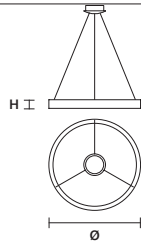

DIMMABLE
1-10V

LIBE ROUND S115 

∅ 115 cm / 45.30"
H 8,5 cm / 3.30"

STANDARD INTEGRATED LED LIGHTING
116 W CRI>90
3000 K – 10904 NOMINAL LM

ON REQUEST
116 W CRI>90
2700 K – 10350 NOMINAL LM

DIMMABLE
1-10V

LIBE ROUND S90 

∅ 90 cm / 35.40"
H 8,5 cm / 3.30"

STANDARD INTEGRATED LED LIGHTING
90 W CRI>90
3000 K – 8460 NOMINAL LM

ON REQUEST
90 W CRI>90
2700 K – 8030 NOMINAL LM

DIMMABLE
0-10V

LIBE ROUND S60 

∅ 60 cm / 23.60"
H 8,5 cm / 3.30"

SIZE	
∅	27,5 cm / 10.80"
H	9 cm / 3.50"

FINISHINGS
● G14

PRODUCT NAME
LIBE ROUND S140
LIBE ROUND S115
LIBE ROUND S90
LIBE ROUND S60

SINGLE CANOPY

SIZE	
∅	27,5 cm / 10.80"
H	9 cm / 3.50"

FINISHINGS
● G14

PRODUCT NAME
LIBE S100
LIBE S160
LIBE ELLIPSE S90
LIBE ELLIPSE S120