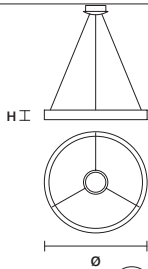

DIMMABLE
1-10V

LIBE ROUND S115 

∅ 115 cm / 45.30"
H 8,5 cm / 3.30"

STANDARD INTEGRATED LED LIGHTING
116 W CRI>90
3000 K – 10904 NOMINAL LM

ON REQUEST
116 W CRI>90
2700 K – 10350 NOMINAL LM

DIMMABLE
1-10V

LIBE ROUND S90 

∅ 90 cm / 35.40"
H 8,5 cm / 3.30"

STANDARD INTEGRATED LED LIGHTING
90 W CRI>90
3000 K – 8460 NOMINAL LM

ON REQUEST
90 W CRI>90
2700 K – 8030 NOMINAL LM

DIMMABLE
0-10V

LIBE ROUND S60 

∅ 60 cm / 23.60"
H 8,5 cm / 3.30"

SIZE	
∅	27,5 cm / 10.80"
H	9 cm / 3.50"

FINISHINGS
● G14

PRODUCT NAME
LIBE ROUND S140
LIBE ROUND S115
LIBE ROUND S90
LIBE ROUND S60

SINGLE CANOPY

SIZE	
∅	27,5 cm / 10.80"
H	9 cm / 3.50"

FINISHINGS
● G14

PRODUCT NAME
LIBE S100
LIBE S160
LIBE ELLIPSE S90
LIBE ELLIPSE S120