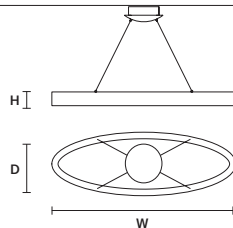

LIBE ELLIPSE S90

W 90 cm / 35.40"
D 30 cm / 11.80"
H 8,5 cm / 3.30"

STANDARD INTEGRATED LED LIGHTING
62,5 W CRI>90
3000 K – 5875 NOMINAL LM

ON REQUEST
62,5 W CRI>90
2700 K – 5580 NOMINAL LM

DIMMABLE
0-10V