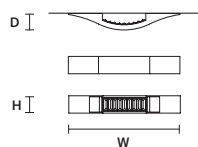

LIBE A55

W 55 cm / 21.70"

D 8 cm / 3.10"

H 8,5 cm / 3.30"

STANDARD INTEGRATED LED LIGHTING

7 W CRI>90

3000 K – 658 NOMINAL LM

ON REQUEST

7 W CRI>90

2700 K – 625 NOMINAL LM

DIMMABLE

NO