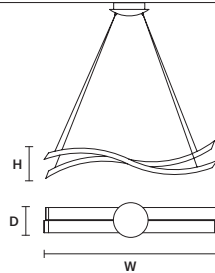

LIBE S100

W 100 cm / 39.40"
D 16 cm / 6.30"
H 20 cm / 7.90"

STANDARD INTEGRATED LED LIGHTING
63 W CRI>90
3000 K – 5922 NOMINAL LM

ON REQUEST
63 W CRI>90
2700 K – 5620 NOMINAL LM

DIMMABLE
0-10V