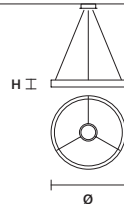

LIBE ROUND S60

∅ 60 cm / 23.60"
H 8,5 cm / 3.30"

STANDARD INTEGRATED LED LIGHTING
59 W CRI>90
3000 K – 5546 NOMINAL LM

ON REQUEST
59 W CRI>90
2700 K – 5264 NOMINAL LM

DIMMABLE
0-10V